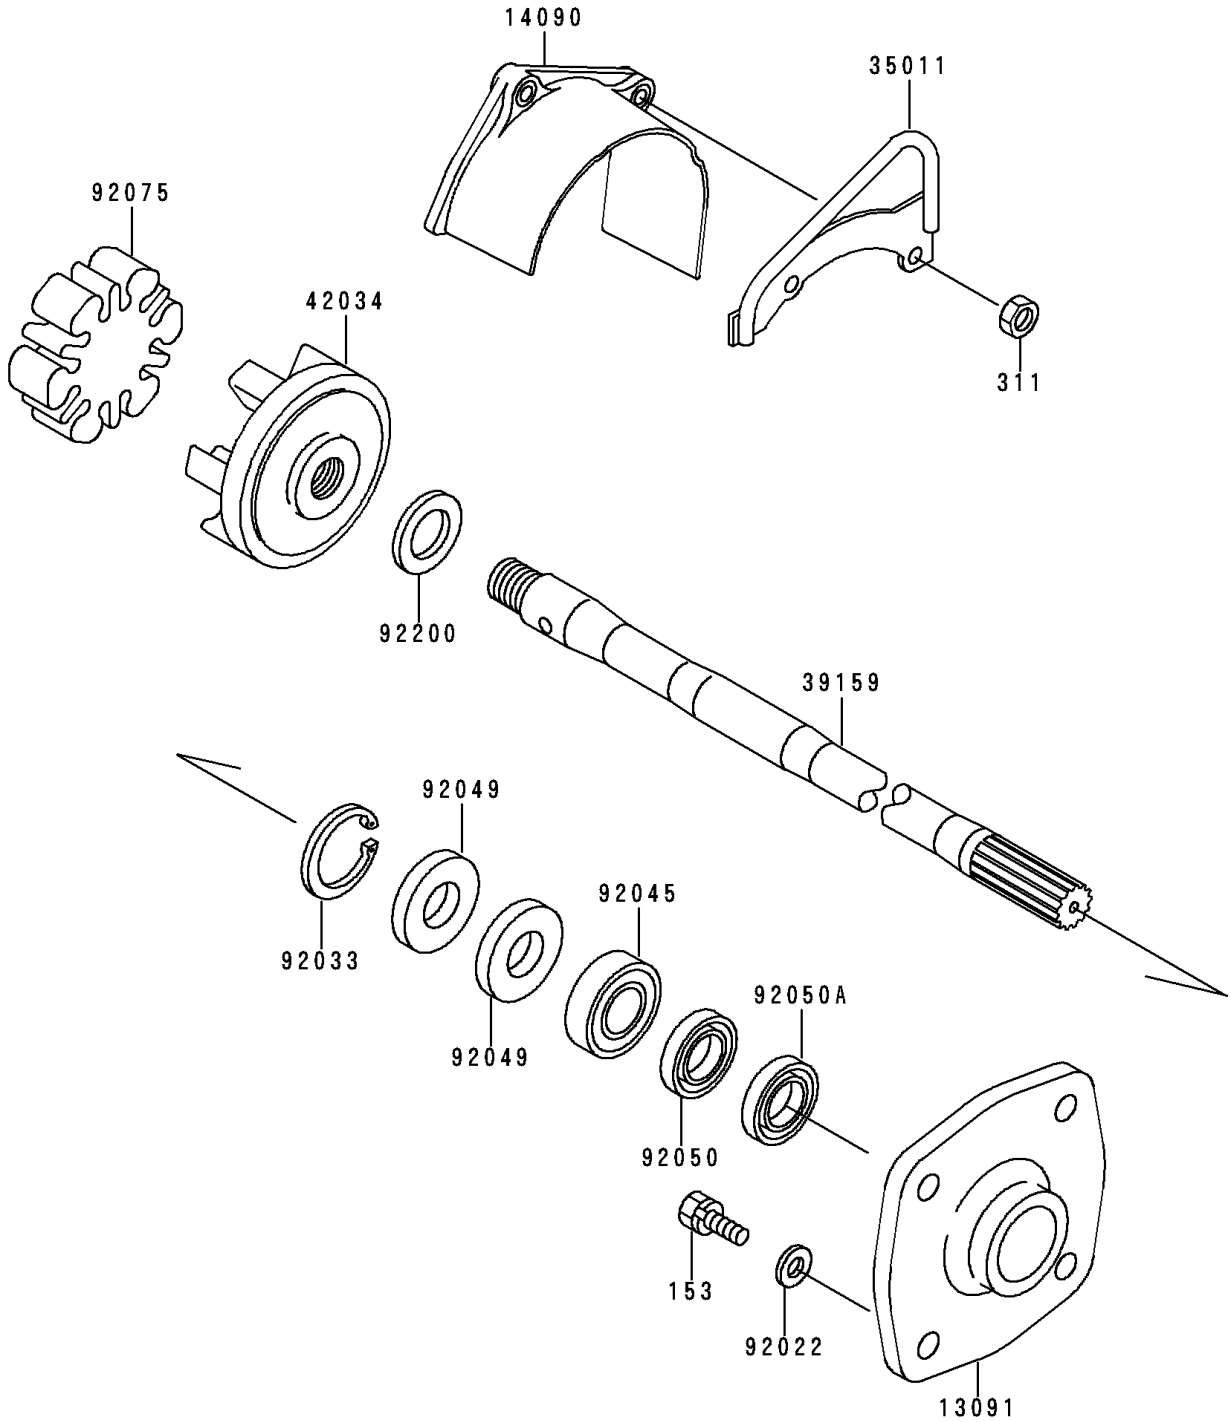

# 1999 Xi Sport PARTS DIAGRAM

Drive Shaft

E3134

## 1999 Xi Sport PARTS LIST

### Drive Shaft

ITEM NAME	PART NUMBER	QUANTITY
BOLT-WS-SMALL (Ref # 153)	153R0825	4
NUT-HEX,6MM (Ref # 311)	311R0600	2
HOLDER (Ref # 13091)	13091-3730	1
COVER,COUPLING (Ref # 14090)	14090-3761	1
STAY (Ref # 35011)	35011-3704	1
SHAFT-DRIVE (Ref # 39159)	39159-3717	1
COUPLING (Ref # 42034)	42034-3707	1
WASHER,8.2X18X1.5 (Ref # 92022)	92022-1964	4
RING-SNAP,42MM (Ref # 92033)	92033-3713	1
BEARING-BALL,60042RD (Ref # 92045)	92045-3705	1
SEAL-OIL,S620426 (Ref # 92049)	92049-3707	2
SEAL-OIL,SCY20368 (Ref # 92050)	92050-502	1
SEAL-OIL,SC20367 (Ref # 92050A)	92050-503	1
DAMPER,COUPLING (Ref # 92075)	92075-520	1
WASHER,20X28X2.0 (Ref # 92200)	92200-3731	1