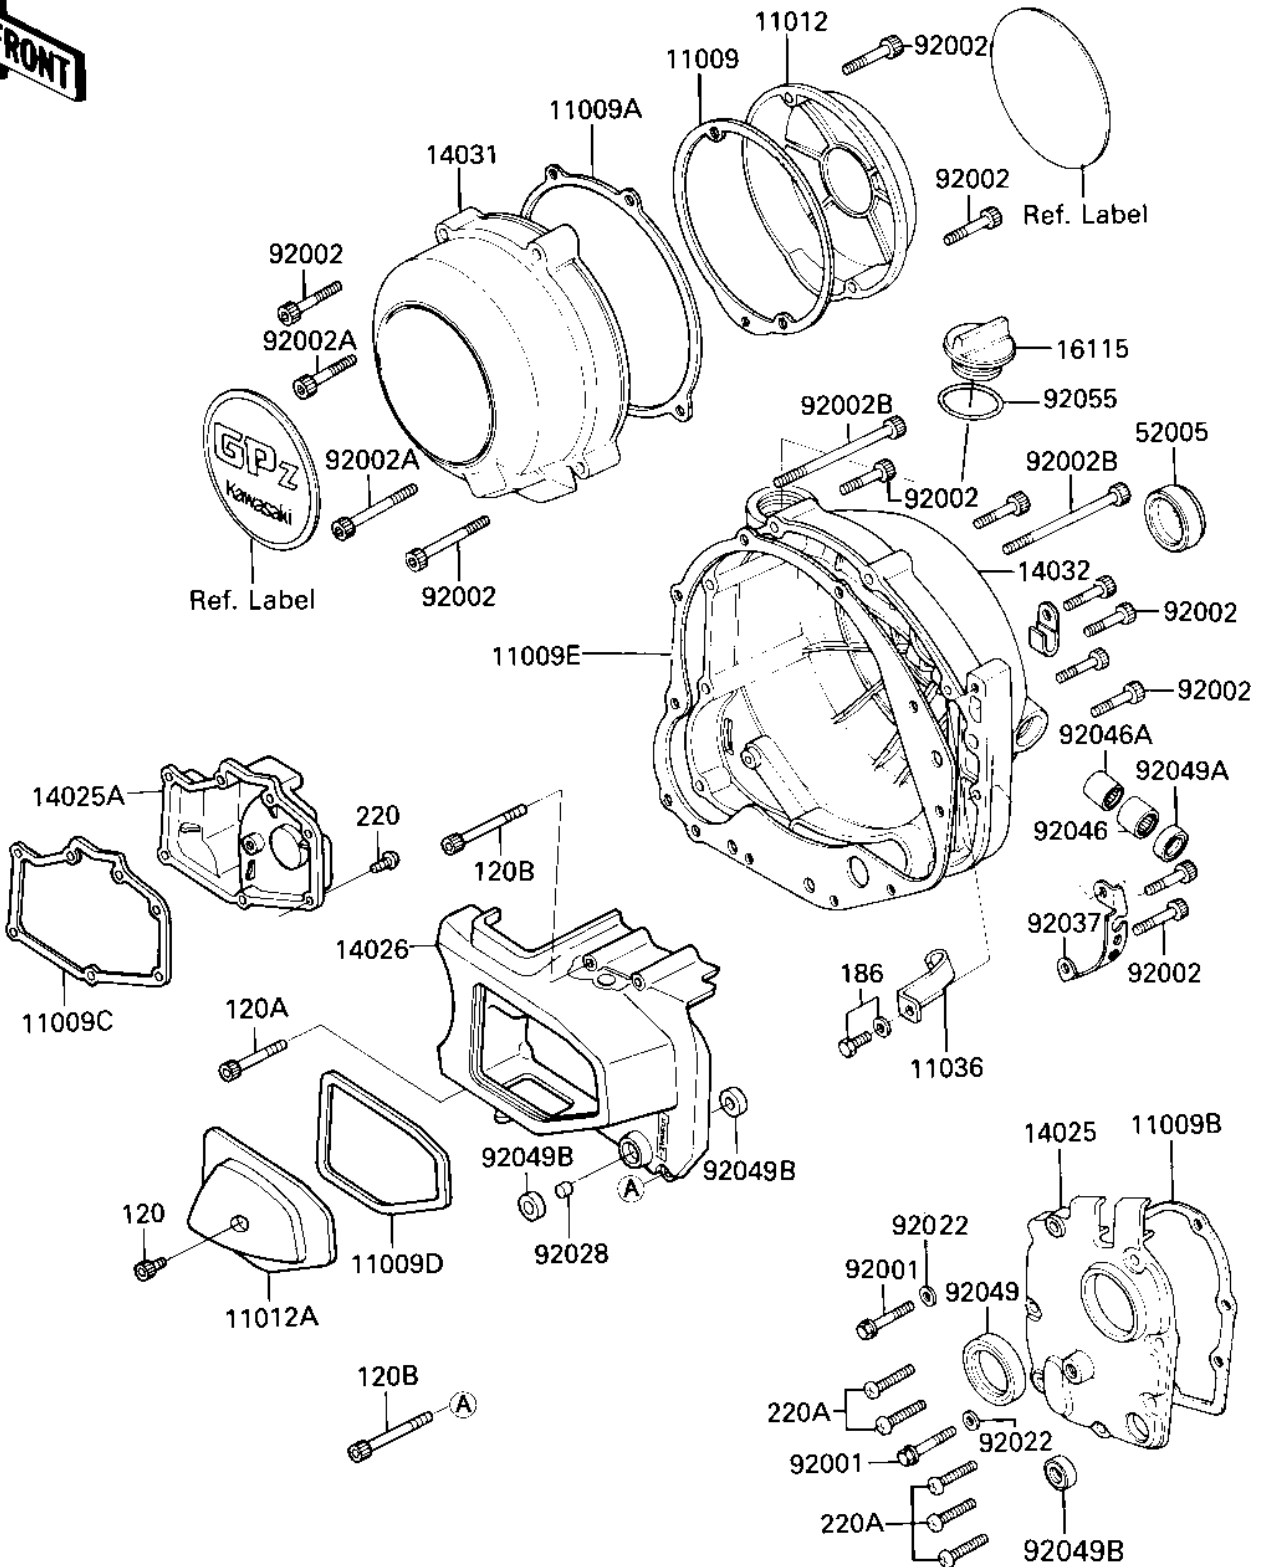

1984 GPz 750 Turbo PARTS DIAGRAM

ENGINE COVERS

E1431-0137

1984 GPz 750 Turbo PARTS LIST

ENGINE COVERS

ITEM NAME	PART NUMBER	QUANTITY
GASKET,PULSING COIL C (Ref # 11009)	11060-1053	1
GASKET,GENERATOR COVE (Ref # 11009A)	11009-1987	1
GASKET,TRANSMISSION C (Ref # 11009B)	11009-1985	1
GASKET,CHAIN COVER (Ref # 11009C)	11009-1355	1
GASKET,CAP (Ref # 11009D)	11009-1356	1
GASKET,R.H.ENG COVER (Ref # 11009E)	14046-035	1
CAP,PULSING COIL,BLAC (Ref # 11012)	11012-1287	1
CAP,AIR SCOOP (Ref # 11012A)	11012-1352	1
BRACKET-A,CLUTCH CABL (Ref # 11036)	11036-1832	1
COVER,MISSION (Ref # 14025)	14025-1605	1
COVER (Ref # 14025A)	14025-1759	1
COVER-CHAIN (Ref # 14026)	14026-1110	1
COVER-GENERATOR (Ref # 14031)	14031-1151	1
COVER-CLUTCH,BLACK (Ref # 14032)	14032-1109	1
CAP-OIL FILLER (Ref # 16115)	16115-1009	1
GAUGE,OIL LEVEL (Ref # 52005)	52005-1017	1
BOLT,HEX HEAD,6X35 (Ref # 92001)	92001-164	2
BOLT,6X30 (Ref # 92002)	92002-1095	12
BOLT-SOCKET,6X40 (Ref # 92002A)	120S0640	2
BOLT,SOCKET,6X80 (Ref # 92002B)	92002-1144	2
WASHER OIL PUMP BANJO (Ref # 92022)	92022-077	2
BUSHING,13X15X20 (Ref # 92028)	92028-1251	1
CLAMP,TUBE&HARNESS (Ref # 92037)	92037-1414	1
BEARING,NEEDLE,HK1210 (Ref # 92046)	92046-1010	1
BEARING-NEEDLE,HK0910 (Ref # 92046A)	92046-1060	1
OIL SEAL SC325210 (Ref # 92049)	92050-024	1
SEAL-OIL (Ref # 92049A)	92049-1271	1
OIL SEAL,TB13225.5 (Ref # 92049B)	92051-005	3
"O" RING,31MM (Ref # 92055)	92055-049	1

1984 GPz 750 Turbo PARTS LIST

ENGINE COVERS

ITEM NAME	PART NUMBER	QUANTITY
BOLT-SOCKET,6X16,BLAC (Ref # 120)	120S0616	1
BOLT-SOCKET,6X60 (Ref # 120A)	120S0660	1
BOLT-SOCKET,6X80,BLAC (Ref # 120B)	120S0680	3
BOLT-UPSET-WP (Ref # 186)	186C0612	1
SCREW PAN HEAD 6X16 (Ref # 220)	220B0616	7
SCREW PAN HEAD 6X20 (Ref # 220A)	220B0620	5