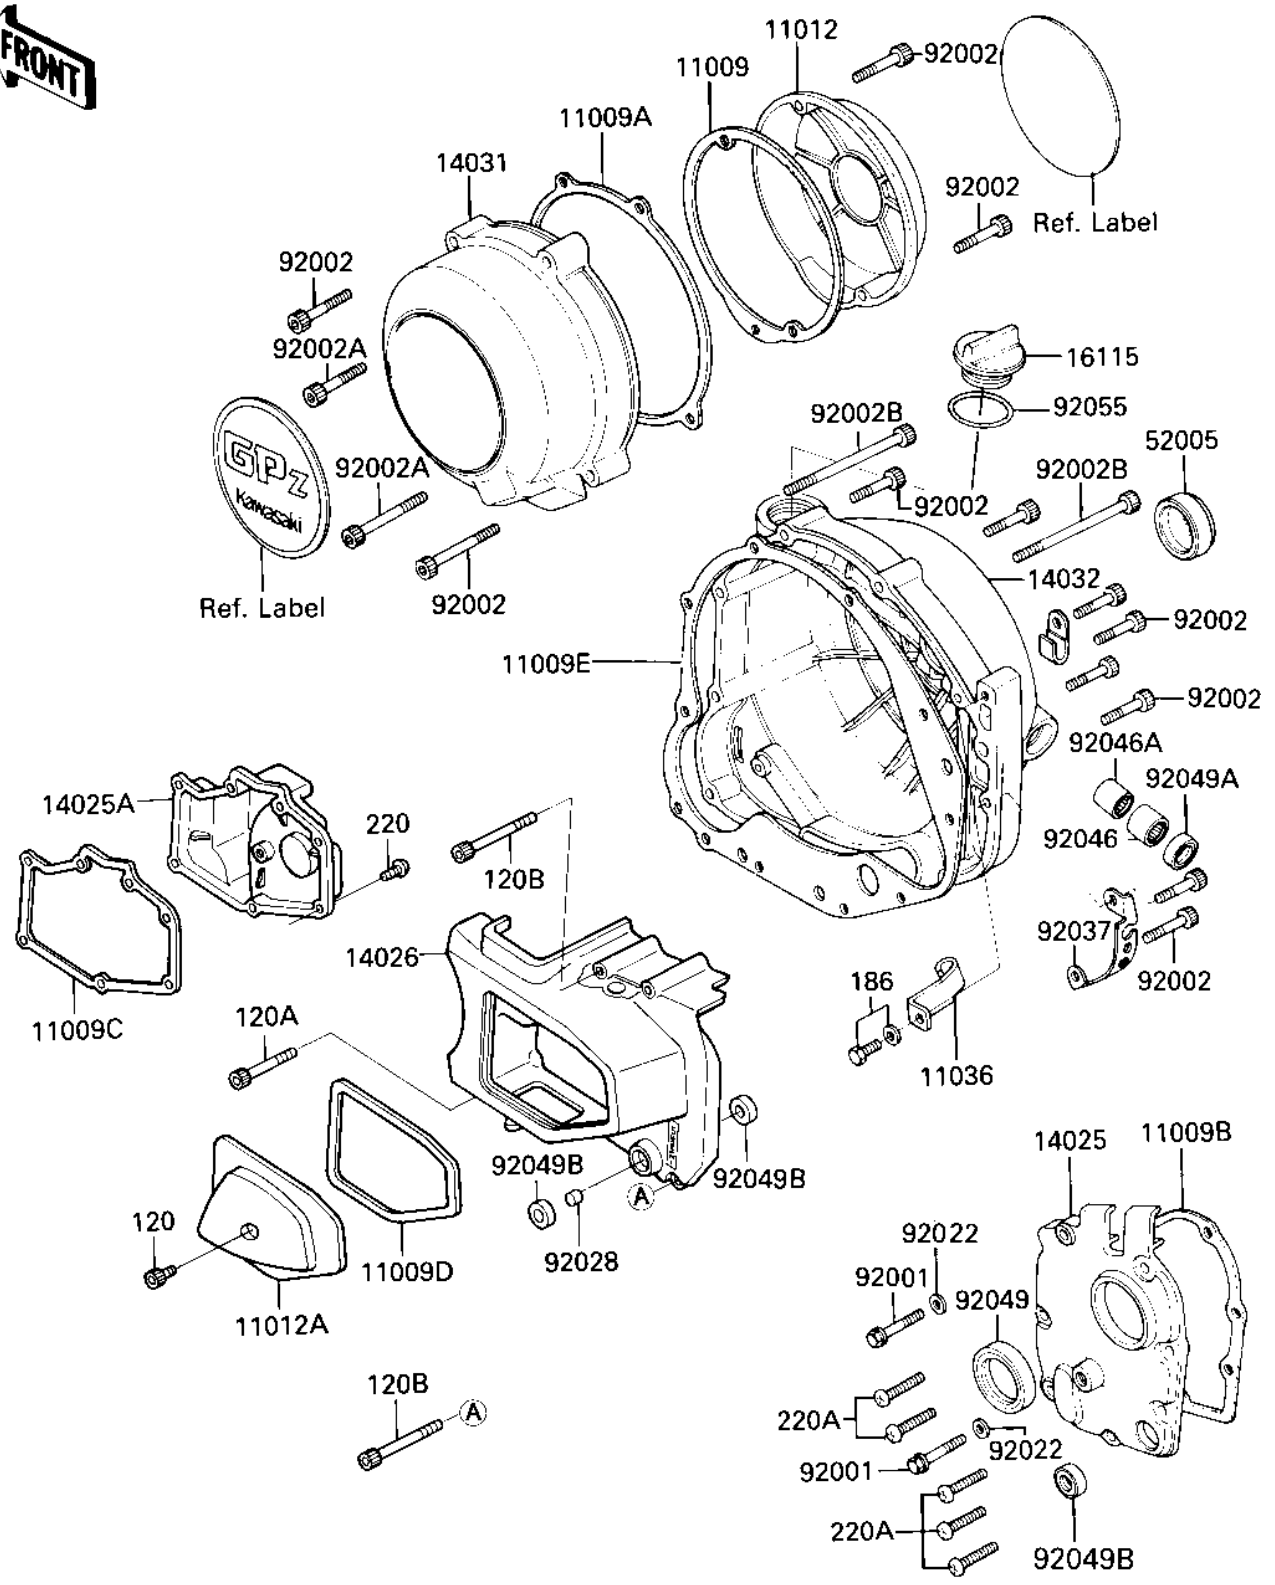

1985 GPz 750 Turbo PARTS DIAGRAM

ENGINE COVERS

E1431-0137

1985 GPz 750 Turbo PARTS LIST

ENGINE COVERS

ITEM NAME	PART NUMBER	QUANTITY
GASKET,PULSING COIL C (Ref # 11009)	11060-1053	1
GASKET,GENERATOR COVE (Ref # 11009A)	11009-1987	1
GASKET,TRANSMISSION C (Ref # 11009B)	11009-1985	1
GASKET,CHAIN COVER (Ref # 11009C)	11009-1355	1
GASKET,CAP (Ref # 11009D)	11009-1356	1
GASKET,R.H.ENG COVER (Ref # 11009E)	14046-035	1
CAP,PULSING COIL,BLAC (Ref # 11012)	11012-1287	1
CAP,AIR SCOOP (Ref # 11012A)	11012-1352	1
BRACKET-A,CLUTCH CABL (Ref # 11036)	11036-1832	1
COVER,MISSION (Ref # 14025)	14025-1605	1
COVER (Ref # 14025A)	14025-1759	1
COVER-CHAIN (Ref # 14026)	14026-1110	1
COVER-GENERATOR (Ref # 14031)	14031-1151	1
COVER-CLUTCH,BLACK (Ref # 14032)	14032-1109	1
CAP-OIL FILLER (Ref # 16115)	16115-1009	1
GAUGE,OIL LEVEL (Ref # 52005)	52005-1017	1
BOLT,HEX HEAD,6X35 (Ref # 92001)	92001-164	2
BOLT,6X30 (Ref # 92002)	92002-1095	12
BOLT-SOCKET,6X40 (Ref # 92002A)	120S0640	2
BOLT,SOCKET,6X80 (Ref # 92002B)	92002-1144	2
WASHER OIL PUMP BANJO (Ref # 92022)	92022-077	2
BUSHING,13X15X20 (Ref # 92028)	92028-1251	1
CLAMP,TUBE&HARNESS (Ref # 92037)	92037-1414	1
BEARING,NEEDLE,HK1210 (Ref # 92046)	92046-1010	1
BEARING-NEEDLE,HK0910 (Ref # 92046A)	92046-1060	1
OIL SEAL SC325210 (Ref # 92049)	92050-024	1
SEAL-OIL (Ref # 92049A)	92049-1271	1
OIL SEAL,TB13225.5 (Ref # 92049B)	92051-005	3
"O" RING,31MM (Ref # 92055)	92055-049	1

1985 GPz 750 Turbo PARTS LIST

ENGINE COVERS

ITEM NAME	PART NUMBER	QUANTITY
BOLT-SOCKET,6X16,BLAC (Ref # 120)	120S0616	1
BOLT-SOCKET,6X60 (Ref # 120A)	120S0660	1
BOLT-SOCKET,6X80,BLAC (Ref # 120B)	120S0680	3
BOLT-UPSET-WP (Ref # 186)	186C0612	1
SCREW PAN HEAD 6X16 (Ref # 220)	220B0616	7
SCREW PAN HEAD 6X20 (Ref # 220A)	220B0620	5