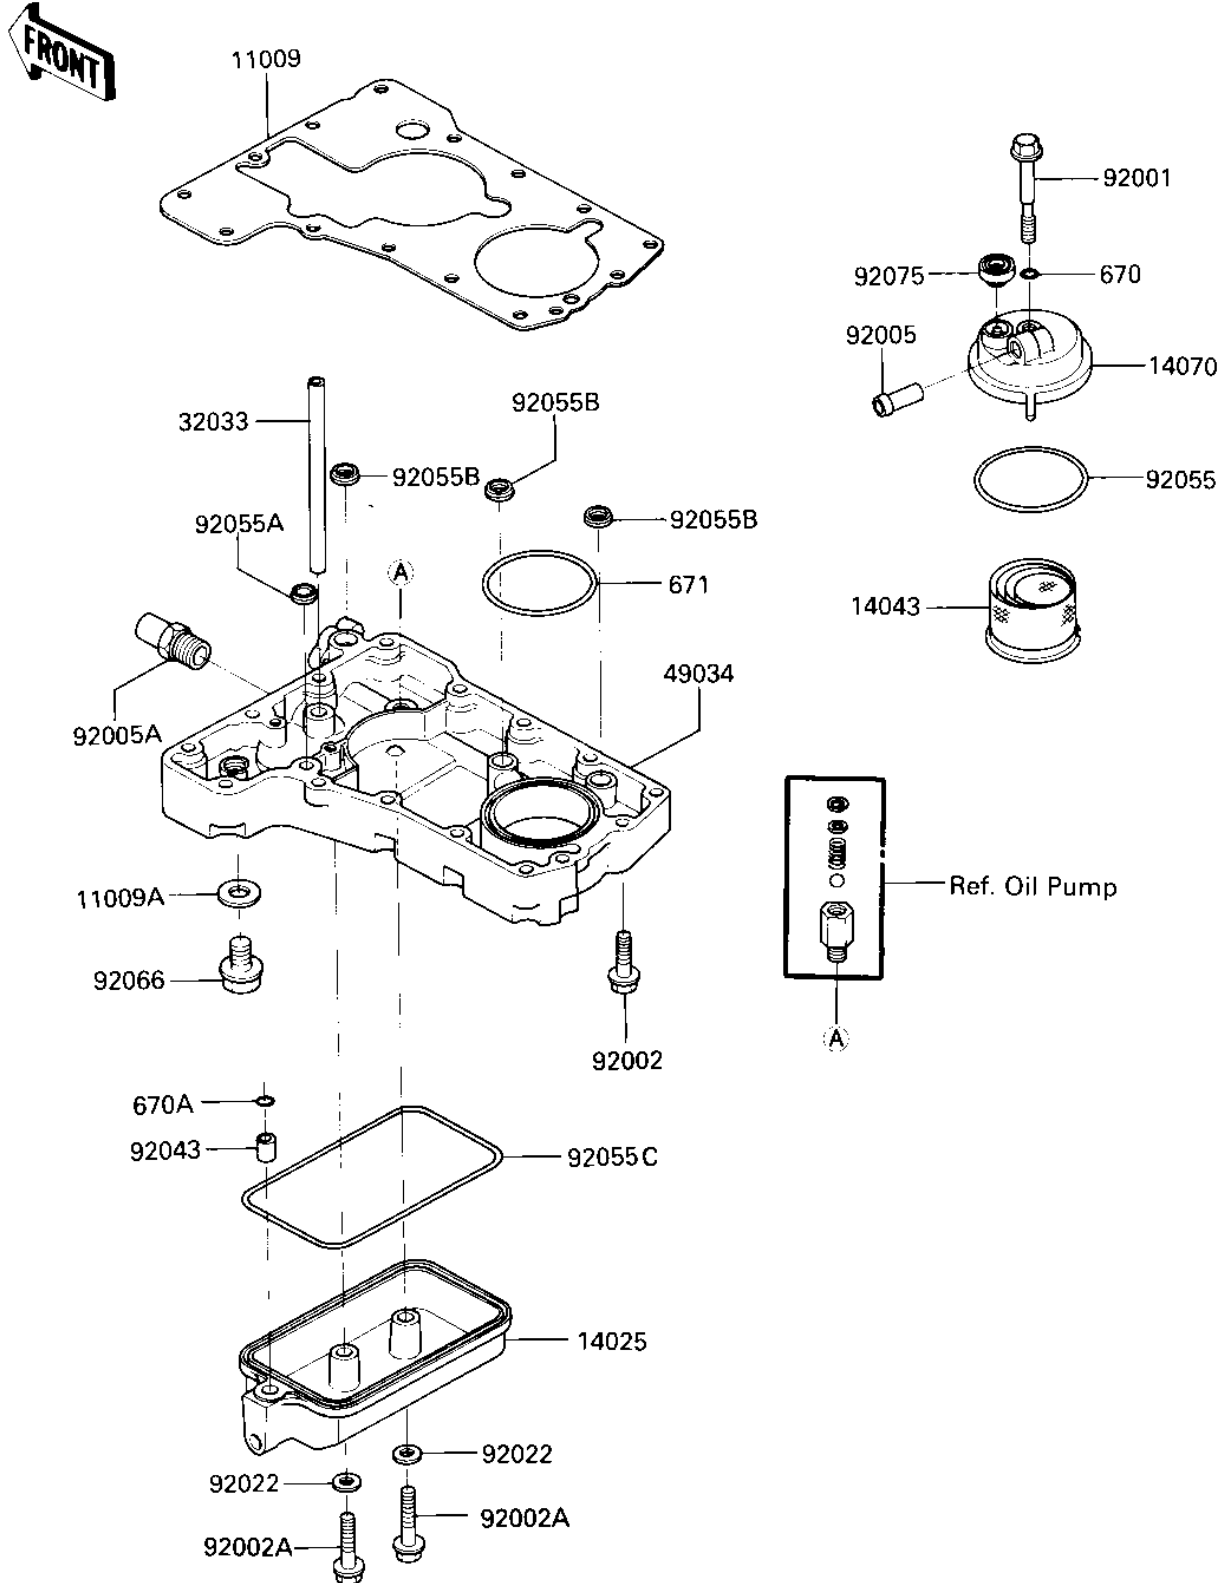

# 1984 GPz 750 Turbo PARTS DIAGRAM

## BREATHER COVER/OIL PAN

E.1432-0026

# 1984 GPz 750 Turbo PARTS LIST

## BREATHER COVER/OIL PAN

ITEM NAME	PART NUMBER	QUANTITY
GASKET,OIL PAN (Ref # 11009)	11009-1357	1
GASKET,DRIN PLUG (Ref # 11009A)	92065-097	1
COVER,OIL PAN (Ref # 14025)	14025-1761	1
FILTER,OIL (Ref # 14043)	14043-1054	1
BODY-BREATHER (Ref # 14070)	14070-1052	1
PIPE-A (Ref # 32033)	32033-1106	1
PAN-OIL (Ref # 49034)	49034-1051	1
BOLT,8X72,BLACK (Ref # 92001)	92001-1526	1
BOLT,6X25 (Ref # 92002)	92002-1089	15
BOLT (Ref # 92002A)	92150-1238	2
FITTING,BREATHER BODY (Ref # 92005)	92005-1104	1
FITTING,OIL PAN (Ref # 92005A)	92005-1105	1
WASHER OIL PUMP BANJO (Ref # 92022)	92022-077	2
PIN,DOWEL,10X8.2X14 (Ref # 92043)	92043-1037	1
"O" RING,91MM (Ref # 92055)	92055-052	1
"O" RING (Ref # 92055A)	92055-074	1
"O" RING (Ref # 92055B)	92055-077	3
RING-O,OIL PAN COVER (Ref # 92055C)	92055-1211	1
PLUG,OIL DRAIN,12X15 (Ref # 92066)	92066-1174	1
DAMPER,STAND STOPPER (Ref # 92075)	92075-1045	1
"O" RING,8MM (Ref # 670)	670B1508	1
"O"RING 10MM (Ref # 670A)	670B1510	1
"O" RING,90MM (Ref # 671)	671B2590	1