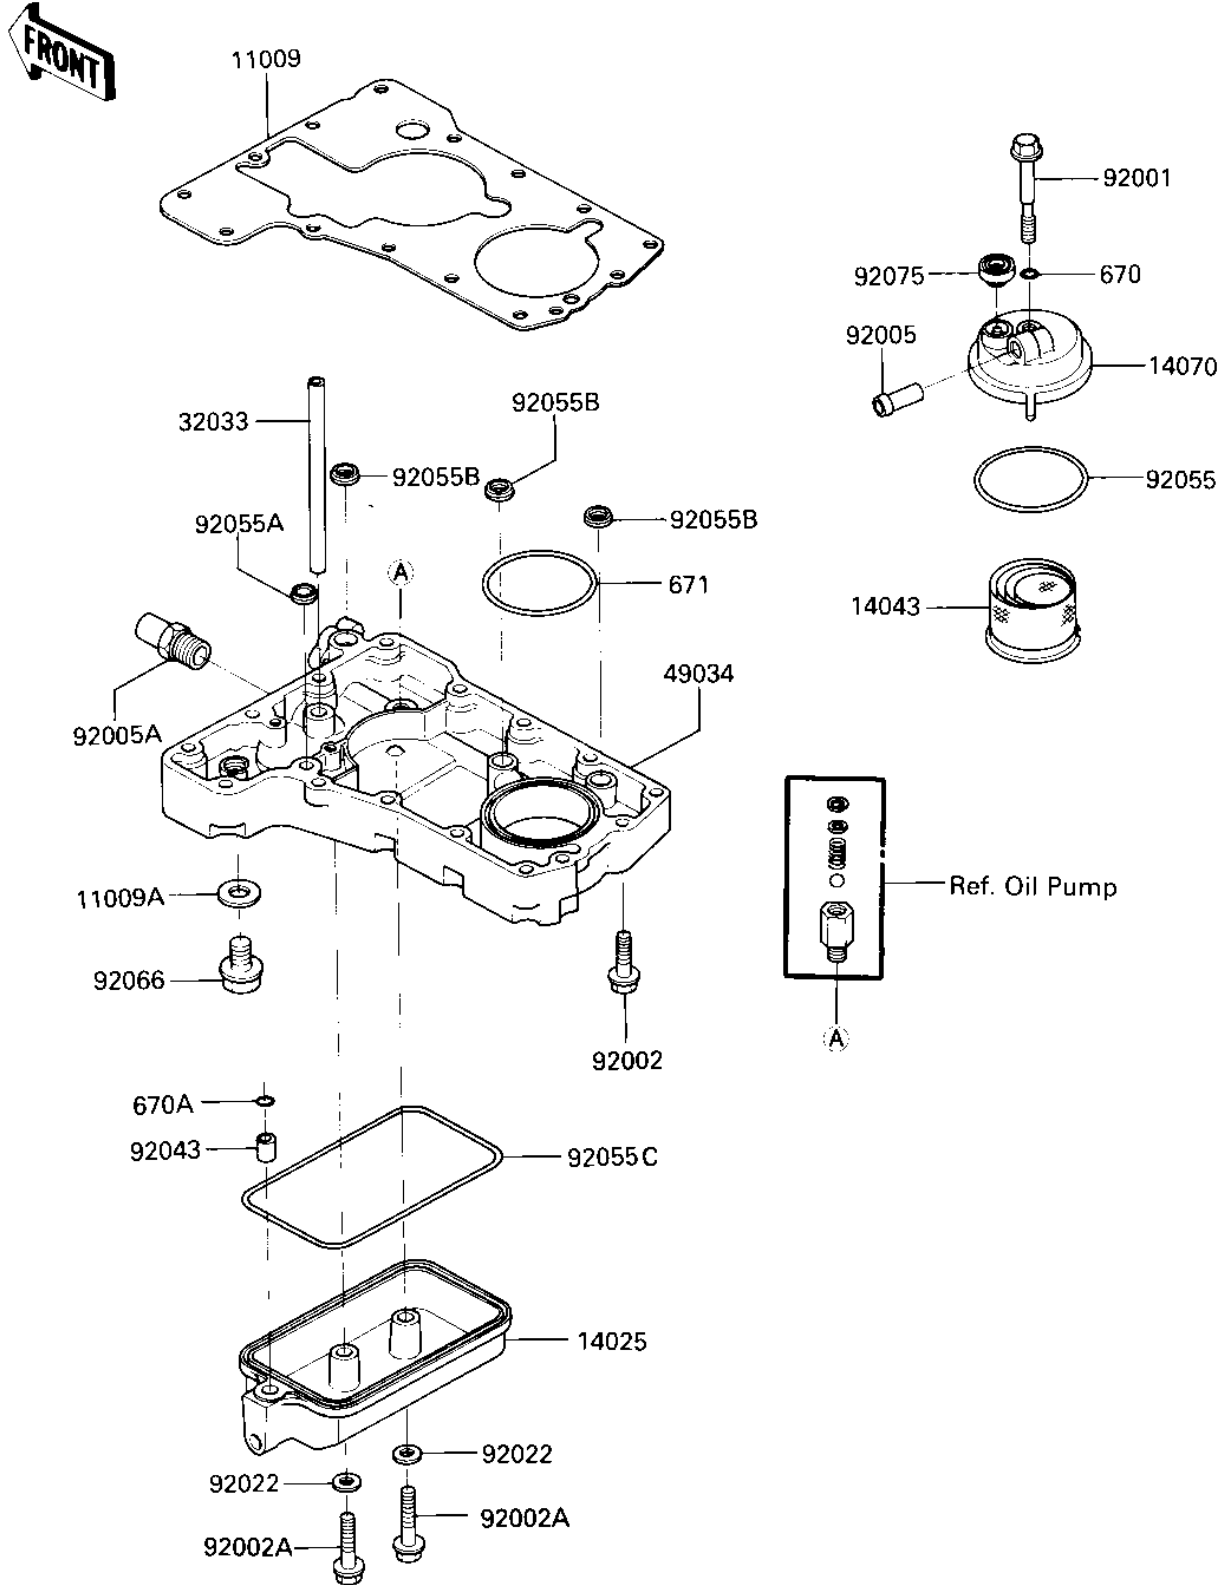

# 1984 GPz 750 Turbo PARTS DIAGRAM

## BREATHER COVER/OIL PAN

E.1432-0026

# 1984 GPz 750 Turbo PARTS LIST

## BREATHER COVER/OIL PAN

ITEM NAME	PART NUMBER	QUANTITY
GASKET,OIL PAN (Ref # 11009)	11009-1357	1
GASKET,DRIN PLUG (Ref # 11009A)	92065-097	1
COVER,OIL PAN (Ref # 14025)	14025-1761	1
FILTER,OIL (Ref # 14043)	14043-1054	1
BODY-BREATHER (Ref # 14070)	14070-1052	1
PIPE-A (Ref # 32033)	32033-1106	1
PAN-OIL (Ref # 49034)	49034-1051	1
BOLT,8X72,BLACK (Ref # 92001)	92001-1526	1
BOLT,6X25 (Ref # 92002)	92002-1089	15
BOLT (Ref # 92002A)	92150-1238	2
FITTING,BREATHER BODY (Ref # 92005)	92005-1104	1
FITTING,OIL PAN (Ref # 92005A)	92005-1105	1
WASHER OIL PUMP BANJO (Ref # 92022)	92022-077	2
PIN,DOWEL,10X8.2X14 (Ref # 92043)	92043-1037	1
"O" RING,91MM (Ref # 92055)	92055-052	1
"O" RING (Ref # 92055A)	92055-074	1
"O" RING (Ref # 92055B)	92055-077	3
RING-O,OIL PAN COVER (Ref # 92055C)	92055-1211	1
PLUG,OIL DRAIN,12X15 (Ref # 92066)	92066-1174	1
DAMPER,STAND STOPPER (Ref # 92075)	92075-1045	1
"O" RING,8MM (Ref # 670)	670B1508	1
"O"RING 10MM (Ref # 670A)	670B1510	1
"O" RING,90MM (Ref # 671)	671B2590	1