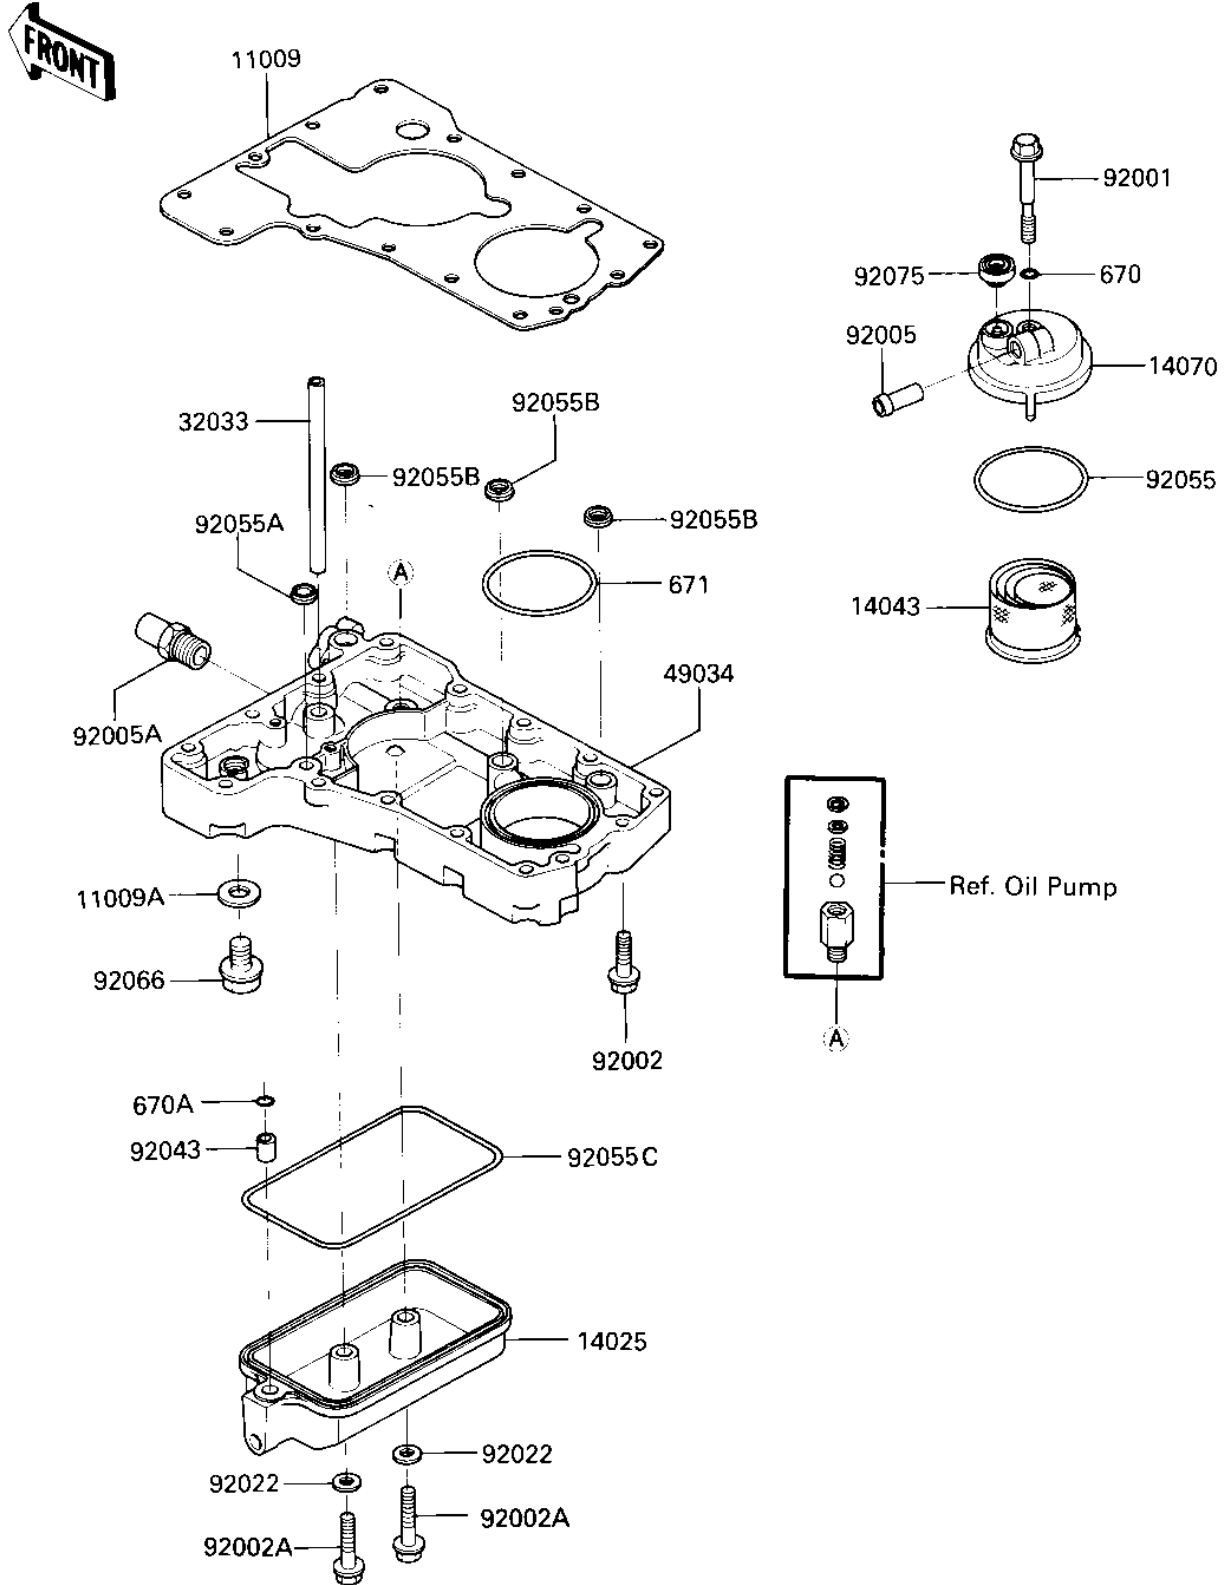

1985 GPz 750 Turbo PARTS DIAGRAM

BREATHER COVER/OIL PAN

E.1432-0026

1985 GPz 750 Turbo PARTS LIST

BREATHER COVER/OIL PAN

ITEM NAME	PART NUMBER	QUANTITY
GASKET,OIL PAN (Ref # 11009)	11009-1357	1
GASKET,DRIN PLUG (Ref # 11009A)	92065-097	1
COVER,OIL PAN (Ref # 14025)	14025-1761	1
FILTER,OIL (Ref # 14043)	14043-1054	1
BODY-BREATHER (Ref # 14070)	14070-1052	1
PIPE-A (Ref # 32033)	32033-1106	1
PAN-OIL (Ref # 49034)	49034-1051	1
BOLT,8X72,BLACK (Ref # 92001)	92001-1526	1
BOLT,6X25 (Ref # 92002)	92002-1089	15
BOLT (Ref # 92002A)	92150-1238	2
FITTING,BREATHER BODY (Ref # 92005)	92005-1104	1
FITTING,OIL PAN (Ref # 92005A)	92005-1105	1
WASHER OIL PUMP BANJO (Ref # 92022)	92022-077	2
PIN,DOWEL,10X8.2X14 (Ref # 92043)	92043-1037	1
"O" RING,91MM (Ref # 92055)	92055-052	1
"O" RING (Ref # 92055A)	92055-074	1
"O" RING (Ref # 92055B)	92055-077	3
RING-O,OIL PAN COVER (Ref # 92055C)	92055-1211	1
PLUG,OIL DRAIN,12X15 (Ref # 92066)	92066-1174	1
DAMPER,STAND STOPPER (Ref # 92075)	92075-1045	1
"O" RING,8MM (Ref # 670)	670B1508	1
"O"RING 10MM (Ref # 670A)	670B1510	1
"O" RING,90MM (Ref # 671)	671B2590	1