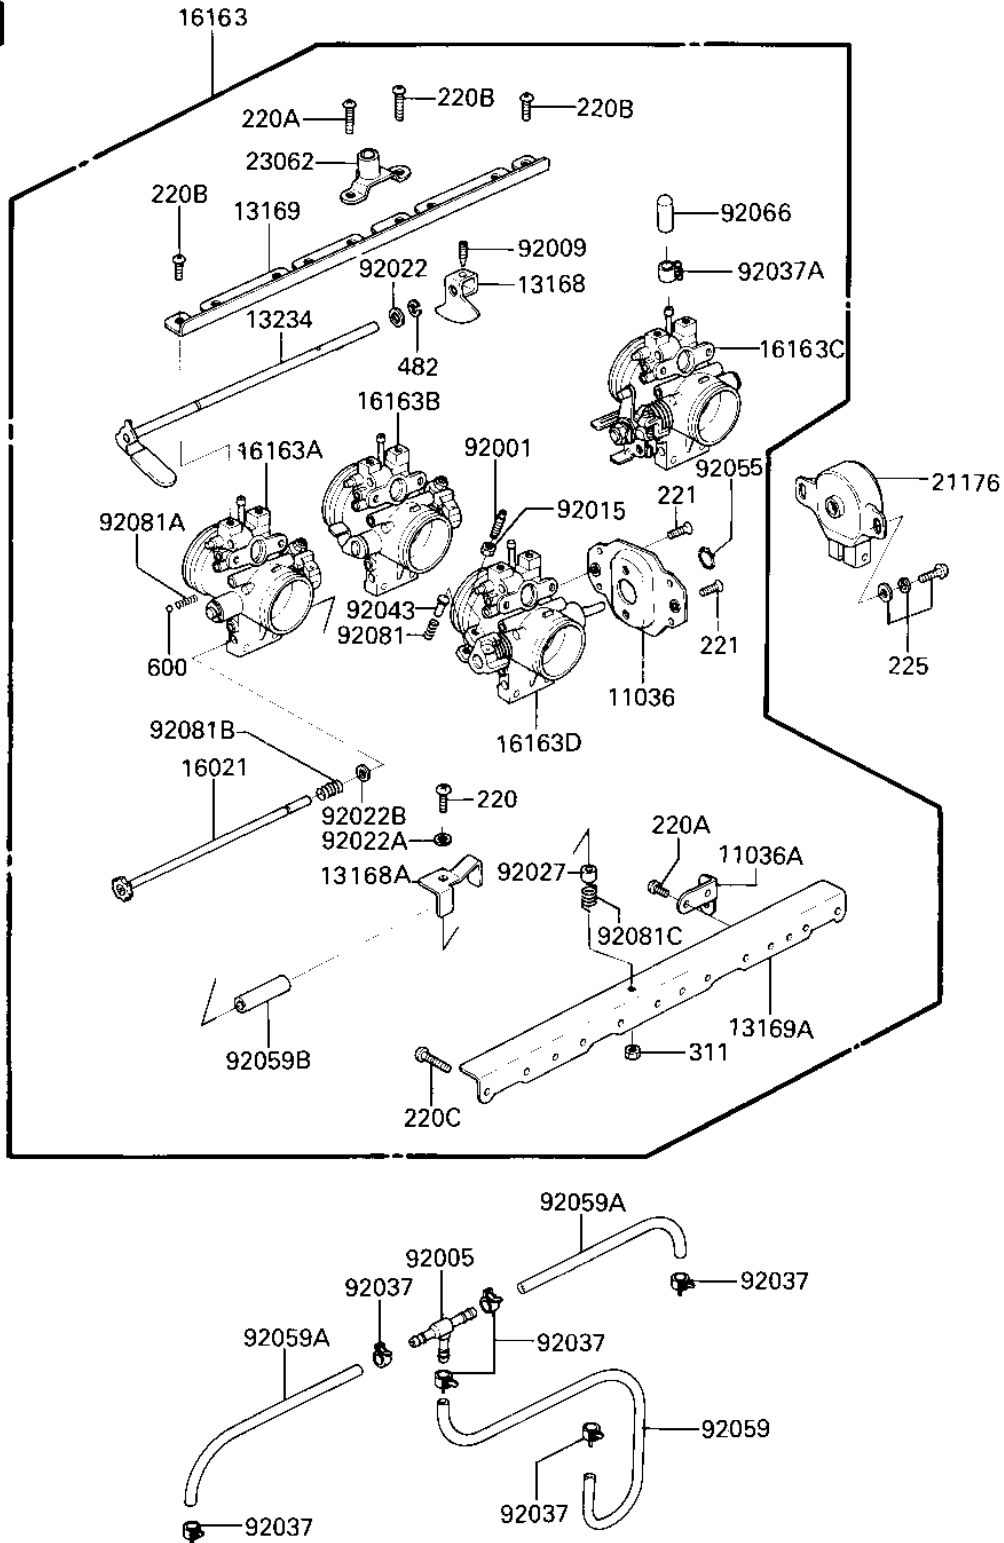

1984 GPz 750 Turbo PARTS DIAGRAM

THROTTLE ASSY (ZX750-E1)

E1510-0012