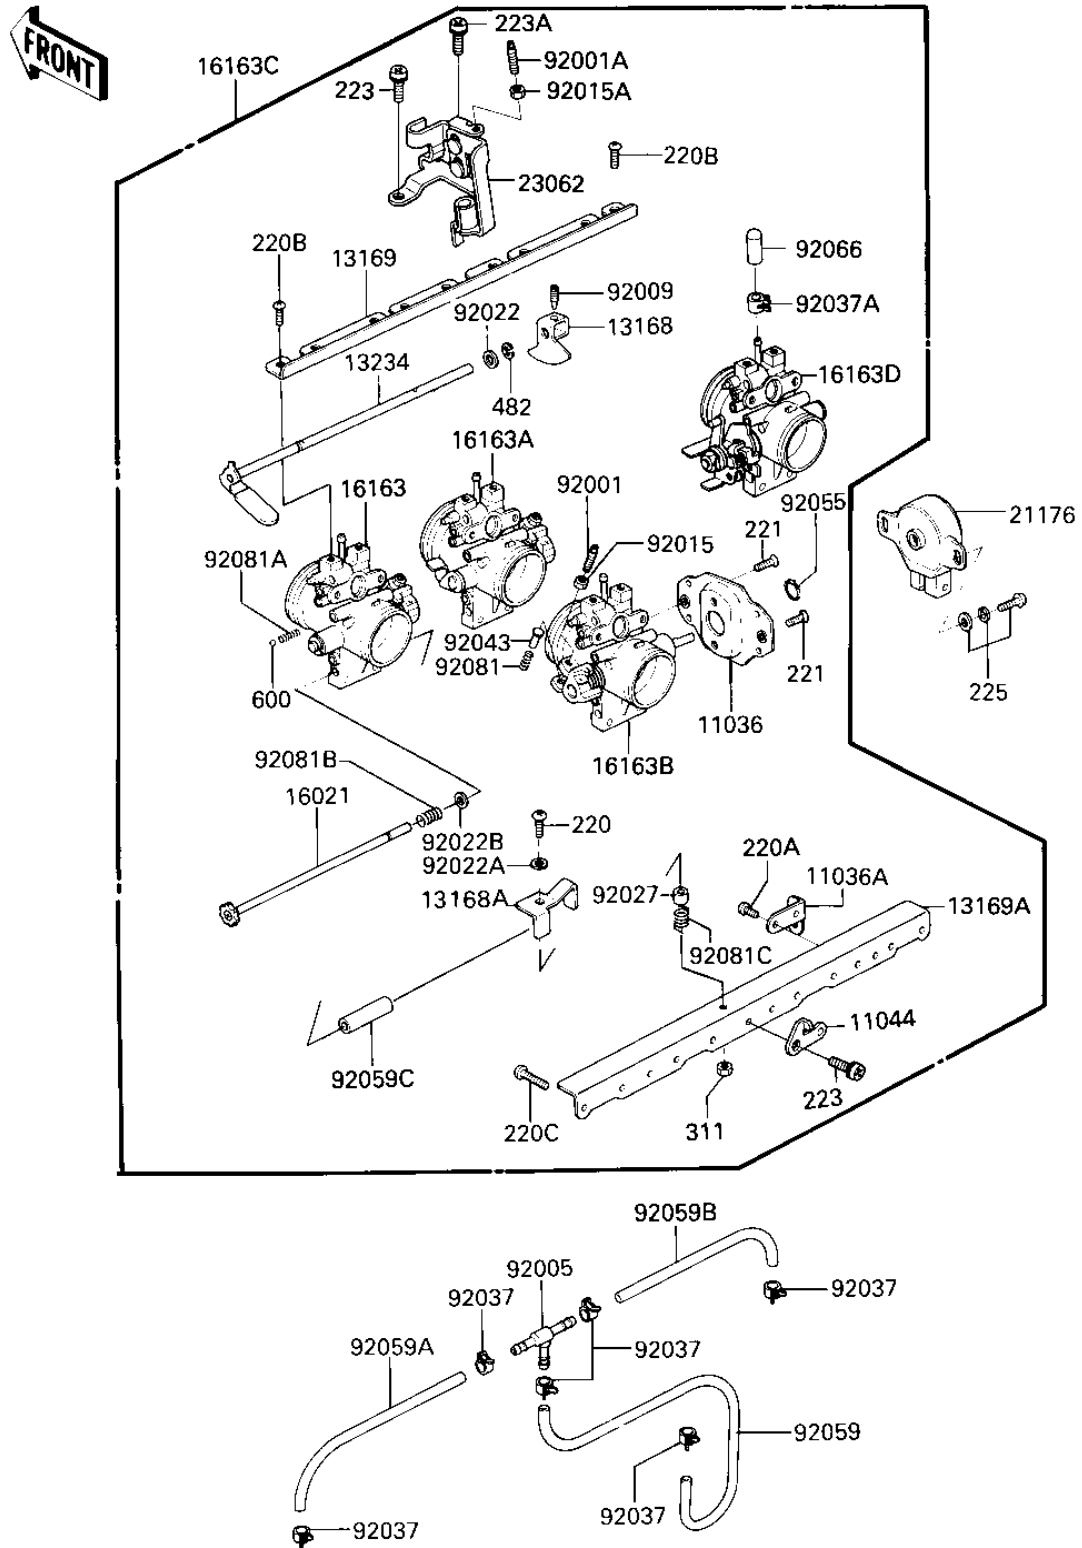

1985 GPz 750 Turbo PARTS DIAGRAM

THROTTLE ASSY (ZX750-E2)

E1510-0017