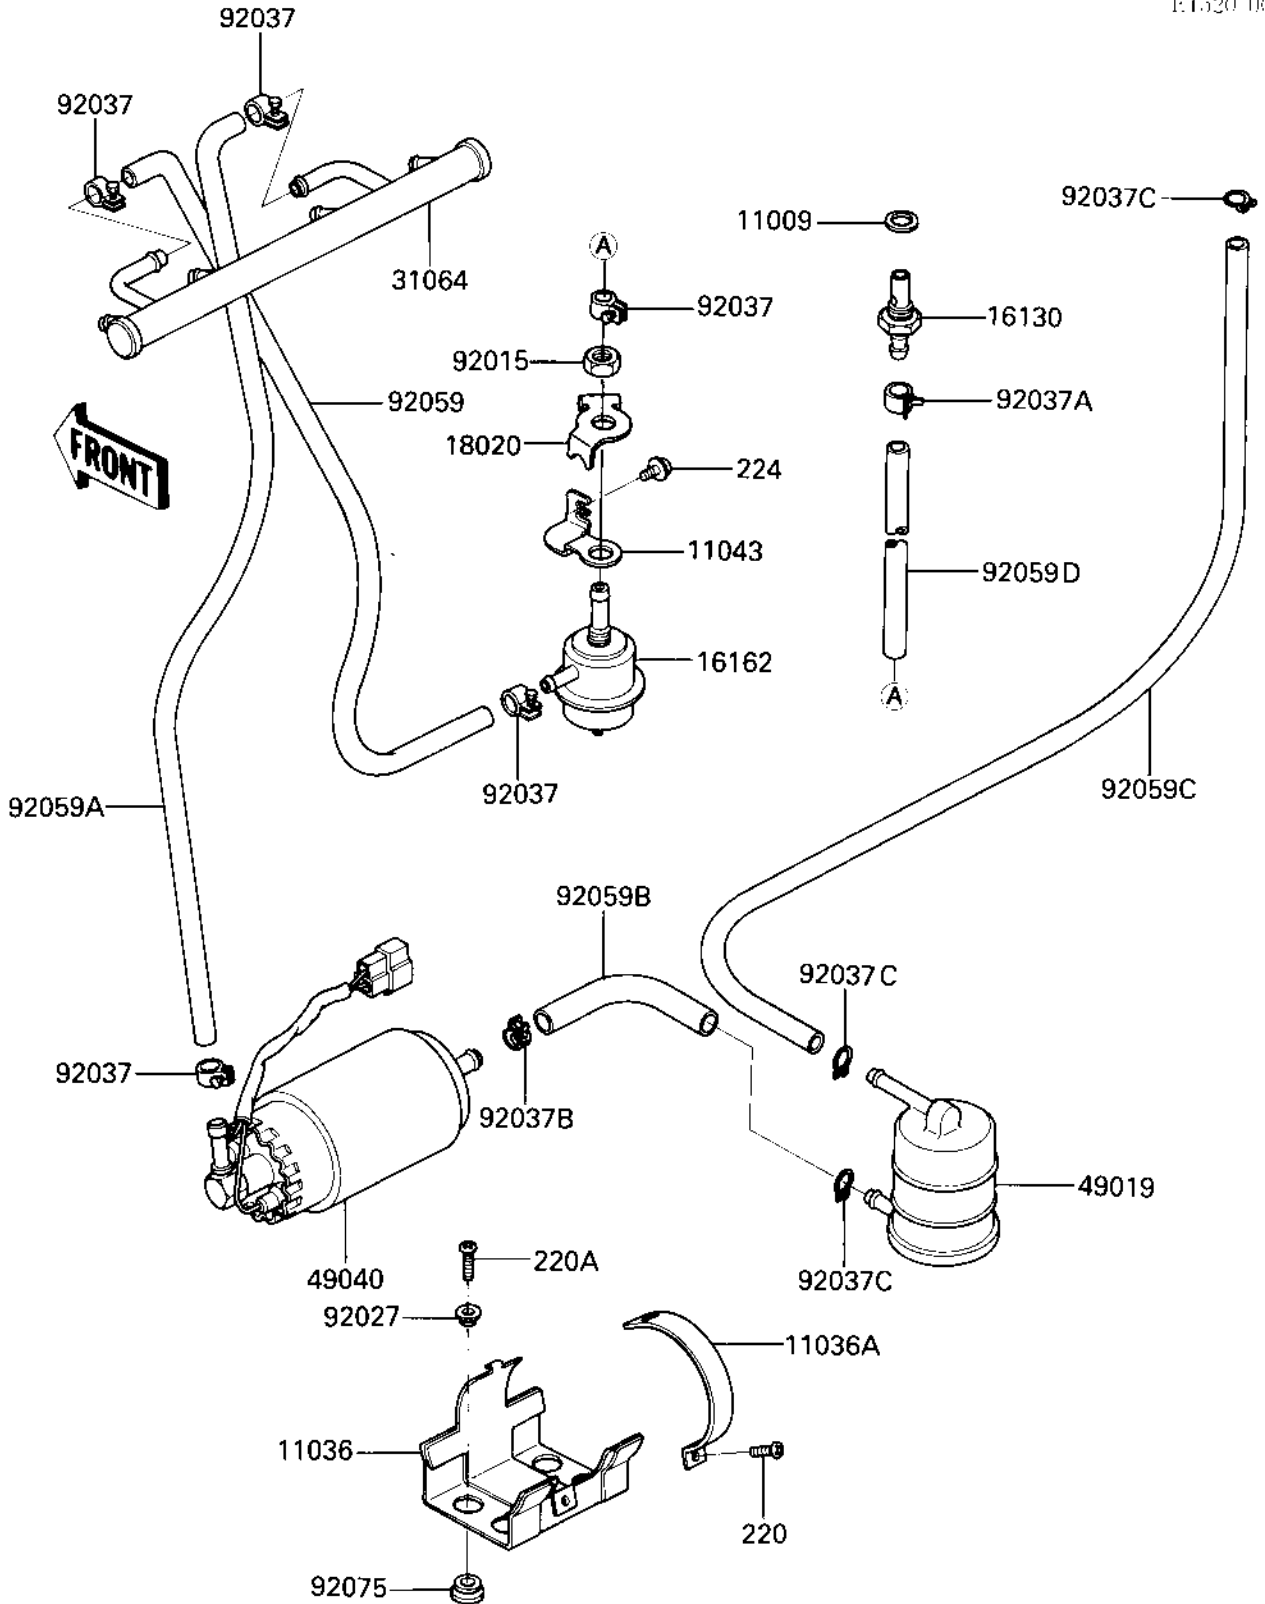

1984 GPz 750 Turbo PARTS DIAGRAM

FUEL PUMP

E1520-1806

1984 GPz 750 Turbo PARTS LIST

FUEL PUMP

ITEM NAME	PART NUMBER	QUANTITY
GASKET,RELIEF VLV FIT (Ref # 11009)	11009-1182	1
BRACKET-A,FUEL PUMP,L (Ref # 11036)	11036-1632	1
BRACKET-A,FUEL PUMP,U (Ref # 11036A)	11036-1633	1
BRACKET-B,FUEL REGULA (Ref # 11043)	11043-1230	1
VALVE ASSY,RELIEF (Ref # 16130)	16130-1002	1
REGULATOR-FUEL (Ref # 16162)	16162-1051	1
PIPE-COMP,FUEL (Ref # 31064)	31064-1005	1
FILTER,FUEL (Ref # 49019)	49019-1001	1
PUMP-FUEL (Ref # 49040)	49040-1051	1
NUT,12MM (Ref # 92015)	92015-1395	1
COLLAR (Ref # 92027)	92027-194	4
CLAMP (Ref # 92037)	92037-1178	5
CLAMP (Ref # 92037A)	92037-1181	1
CLAMP,FUEL TUBE,ID-15 (Ref # 92037B)	92037-1365	1
CLAMP,FUEL TUBE (Ref # 92037C)	92037-1271	3
TUBE,7.5X13.5X272 (Ref # 92059)	92059-1121	1
TUBE,FUEL PUMP,L=330 (Ref # 92059A)	92059-1176	1
TUBE,FILTER-PUMP (Ref # 92059B)	92059-1361	1
TUBE,7.5X13.5X470 (Ref # 92059C)	92059-1362	1
TUBE,7.5X13.5X190 (Ref # 92059D)	92059-1363	1
DAMPER RUBBER (Ref # 92075)	92075-277	4
SCREW-PAN-CROS (Ref # 220)	220B0514	1
SCREW PAN HEAD 6X20 (Ref # 220A)	220B0620	4
SCREW-PAN-WP-CROS (Ref # 224)	224C0508	2