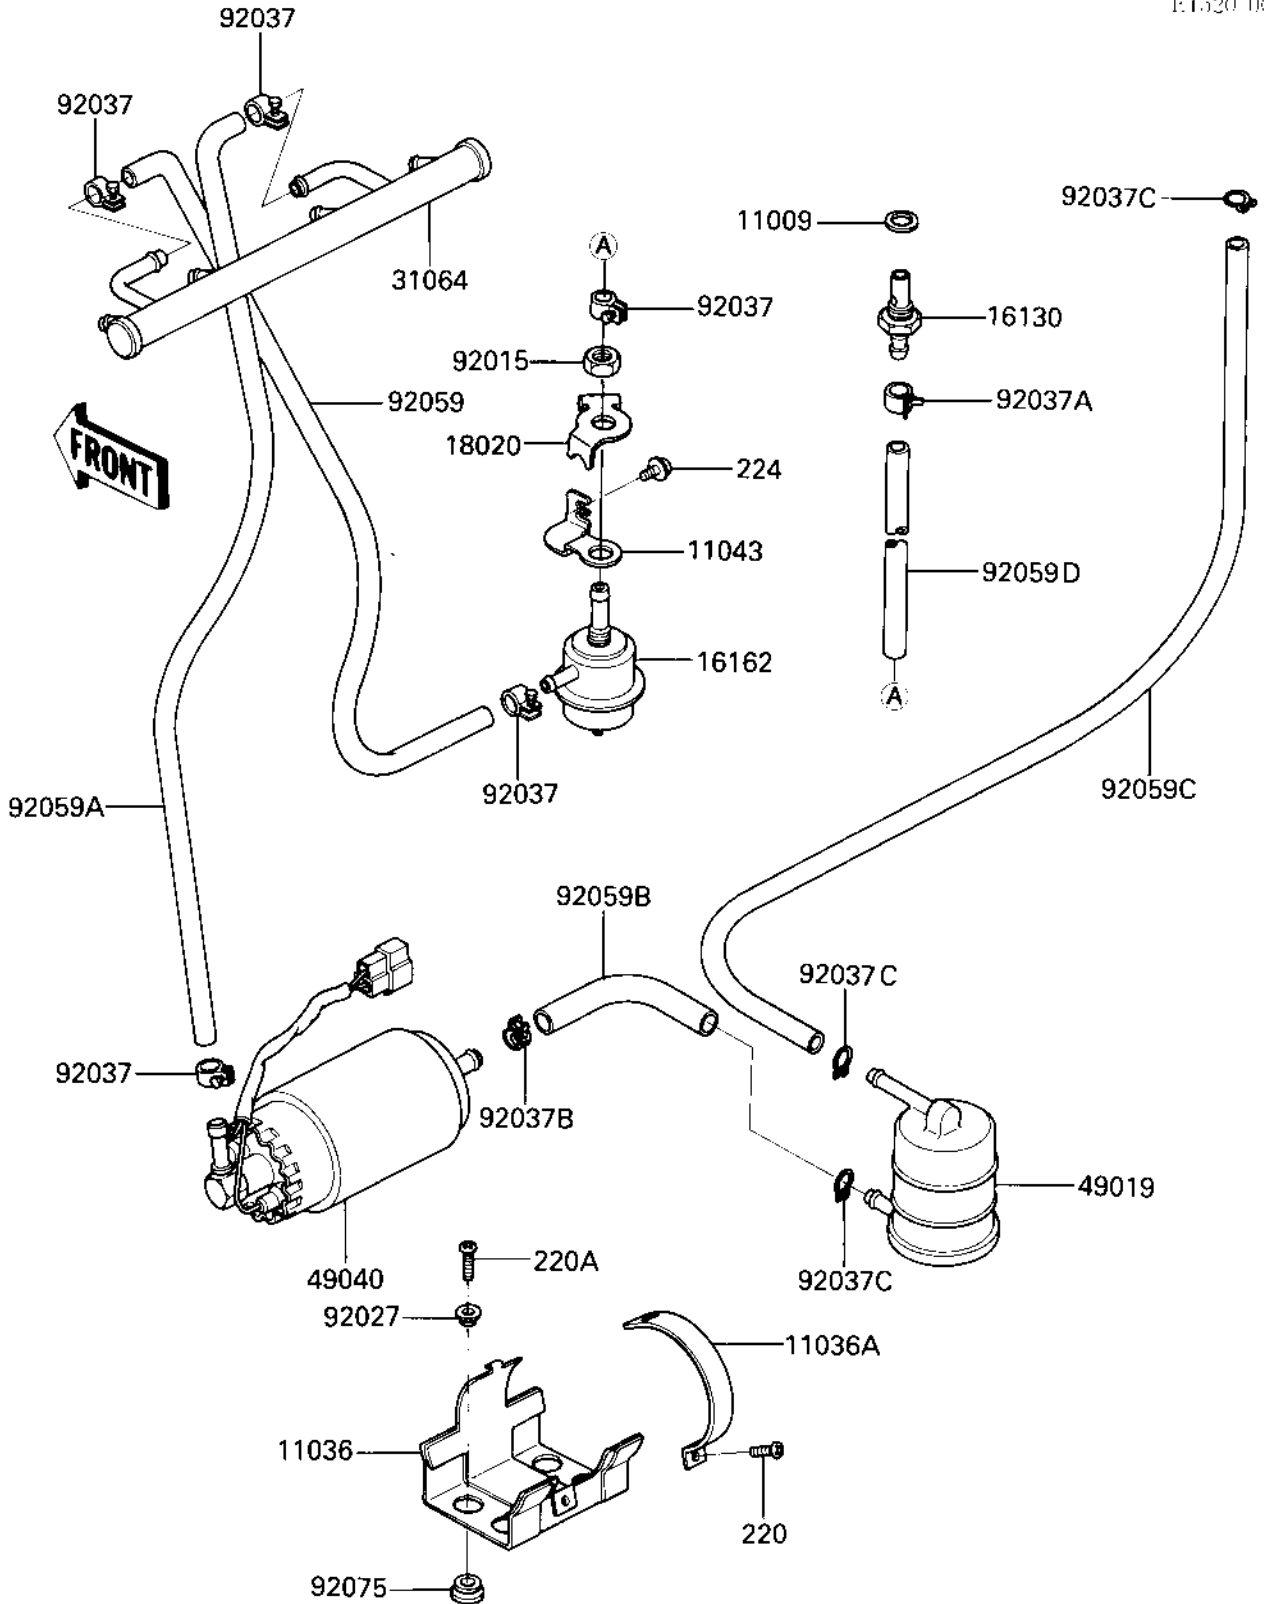

1985 GPz 750 Turbo PARTS DIAGRAM

FUEL PUMP

E1520-1806

1985 GPz 750 Turbo PARTS LIST

FUEL PUMP

ITEM NAME	PART NUMBER	QUANTITY
GASKET,RELIEF VLV FIT (Ref # 11009)	11009-1182	1
BRACKET-A,FUEL PUMP,L (Ref # 11036)	11036-1632	1
BRACKET-A,FUEL PUMP,U (Ref # 11036A)	11036-1633	1
BRACKET-B,FUEL REGULA (Ref # 11043)	11043-1230	1
VALVE ASSY,RELIEF (Ref # 16130)	16130-1002	1
REGULATOR-FUEL (Ref # 16162)	16162-1051	1
BAFFLE,FUEL REGULATOR (Ref # 18020)	18020-1125	1
PIPE-COMP,FUEL (Ref # 31064)	31064-1005	1
FILTER,FUEL (Ref # 49019)	49019-1001	1
PUMP-FUEL (Ref # 49040)	49040-1051	1
NUT,12MM (Ref # 92015)	92015-1395	1
COLLAR (Ref # 92027)	92027-194	4
CLAMP (Ref # 92037)	92037-1178	5
CLAMP (Ref # 92037A)	92037-1181	1
CLAMP,FUEL TUBE,ID-15 (Ref # 92037B)	92037-1365	1
CLAMP,FUEL TUBE (Ref # 92037C)	92037-1271	3
TUBE,7.5X13.5X272 (Ref # 92059)	92059-1121	1
TUBE,FUEL PUMP,L=330 (Ref # 92059A)	92059-1176	1
TUBE,FILTER-PUMP (Ref # 92059B)	92059-1361	1
TUBE,7.5X13.5X470 (Ref # 92059C)	92059-1362	1
TUBE,7.5X13.5X190 (Ref # 92059D)	92059-1363	1
DAMPER RUBBER (Ref # 92075)	92075-277	4
SCREW-PAN-CROS (Ref # 220)	220B0514	1
SCREW PAN HEAD 6X20 (Ref # 220A)	220B0620	4
SCREW-PAN-WP-CROS (Ref # 224)	224C0508	2