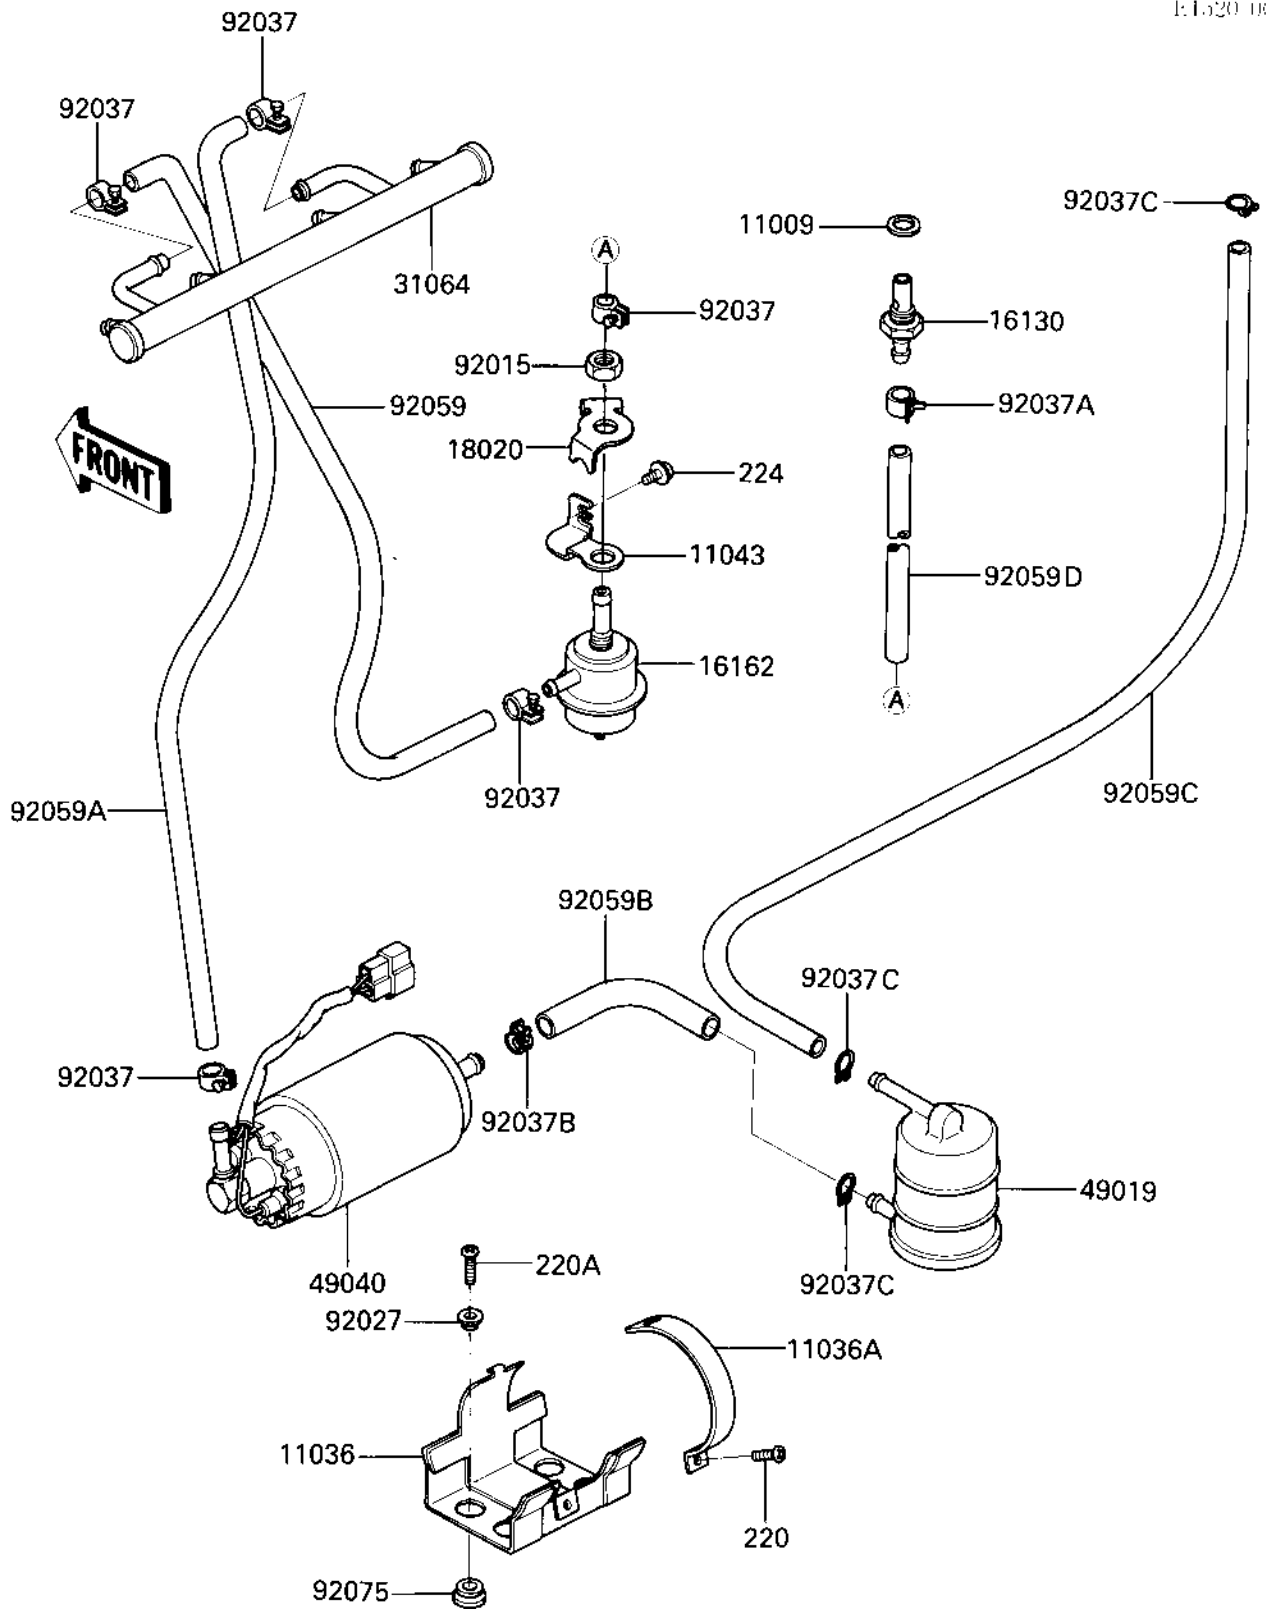

1985 GPz 750 Turbo PARTS DIAGRAM

FUEL PUMP

E1520-1006

1985 GPz 750 Turbo PARTS LIST

FUEL PUMP

| ITEM NAME | PART NUMBER | QUANTITY |
|--------------------------------------|-------------|----------|
| GASKET,RELIEF VLV FIT (Ref # 11009) | 11009-1182 | 1 |
| BRACKET-A,FUEL PUMP,L (Ref # 11036) | 11036-1632 | 1 |
| BRACKET-A,FUEL PUMP,U (Ref # 11036A) | 11036-1633 | 1 |
| BRACKET-B,FUEL REGULA (Ref # 11043) | 11043-1230 | 1 |
| VALVE ASSY,RELIEF (Ref # 16130) | 16130-1002 | 1 |
| REGULATOR-FUEL (Ref # 16162) | 16162-1051 | 1 |
| BAFFLE,FUEL REGULATOR (Ref # 18020) | 18020-1125 | 1 |
| PIPE-COMP,FUEL (Ref # 31064) | 31064-1005 | 1 |
| FILTER,FUEL (Ref # 49019) | 49019-1001 | 1 |
| PUMP-FUEL (Ref # 49040) | 49040-1051 | 1 |
| NUT,12MM (Ref # 92015) | 92015-1395 | 1 |
| COLLAR (Ref # 92027) | 92027-194 | 4 |
| CLAMP (Ref # 92037) | 92037-1178 | 5 |
| CLAMP (Ref # 92037A) | 92037-1181 | 1 |
| CLAMP,FUEL TUBE,ID-15 (Ref # 92037B) | 92037-1365 | 1 |
| CLAMP,FUEL TUBE (Ref # 92037C) | 92037-1271 | 3 |
| TUBE,7.5X13.5X272 (Ref # 92059) | 92059-1121 | 1 |
| TUBE,FUEL PUMP,L=330 (Ref # 92059A) | 92059-1176 | 1 |
| TUBE,FILTER-PUMP (Ref # 92059B) | 92059-1361 | 1 |
| TUBE,7.5X13.5X470 (Ref # 92059C) | 92059-1362 | 1 |
| TUBE,7.5X13.5X190 (Ref # 92059D) | 92059-1363 | 1 |
| DAMPER RUBBER (Ref # 92075) | 92075-277 | 4 |
| SCREW-PAN-CROS (Ref # 220) | 220B0514 | 1 |
| SCREW PAN HEAD 6X20 (Ref # 220A) | 220B0620 | 4 |
| SCREW-PAN-WP-CROS (Ref # 224) | 224C0508 | 2 |