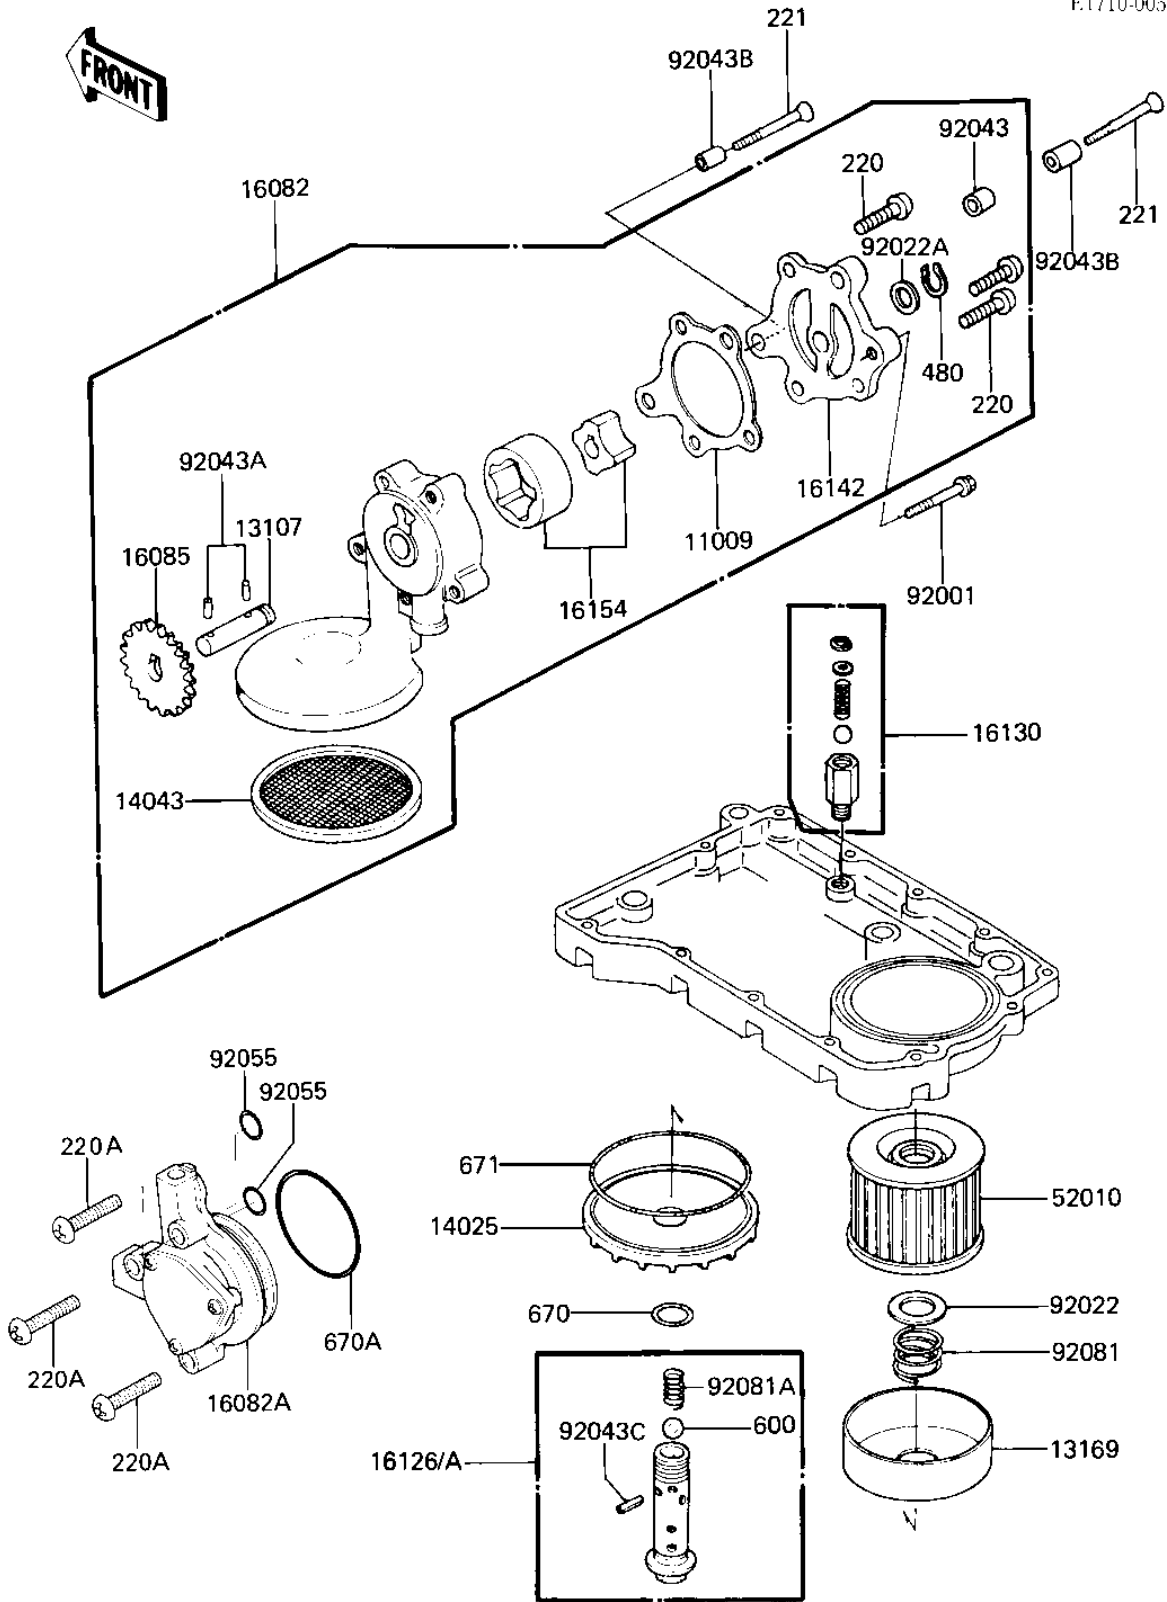

1984 GPz 750 Turbo PARTS DIAGRAM

OIL PUMP/OIL FILTER

F1710-0058

1984 GPz 750 Turbo PARTS LIST

OIL PUMP/OIL FILTER

ITEM NAME	PART NUMBER	QUANTITY
-----------	-------------	----------