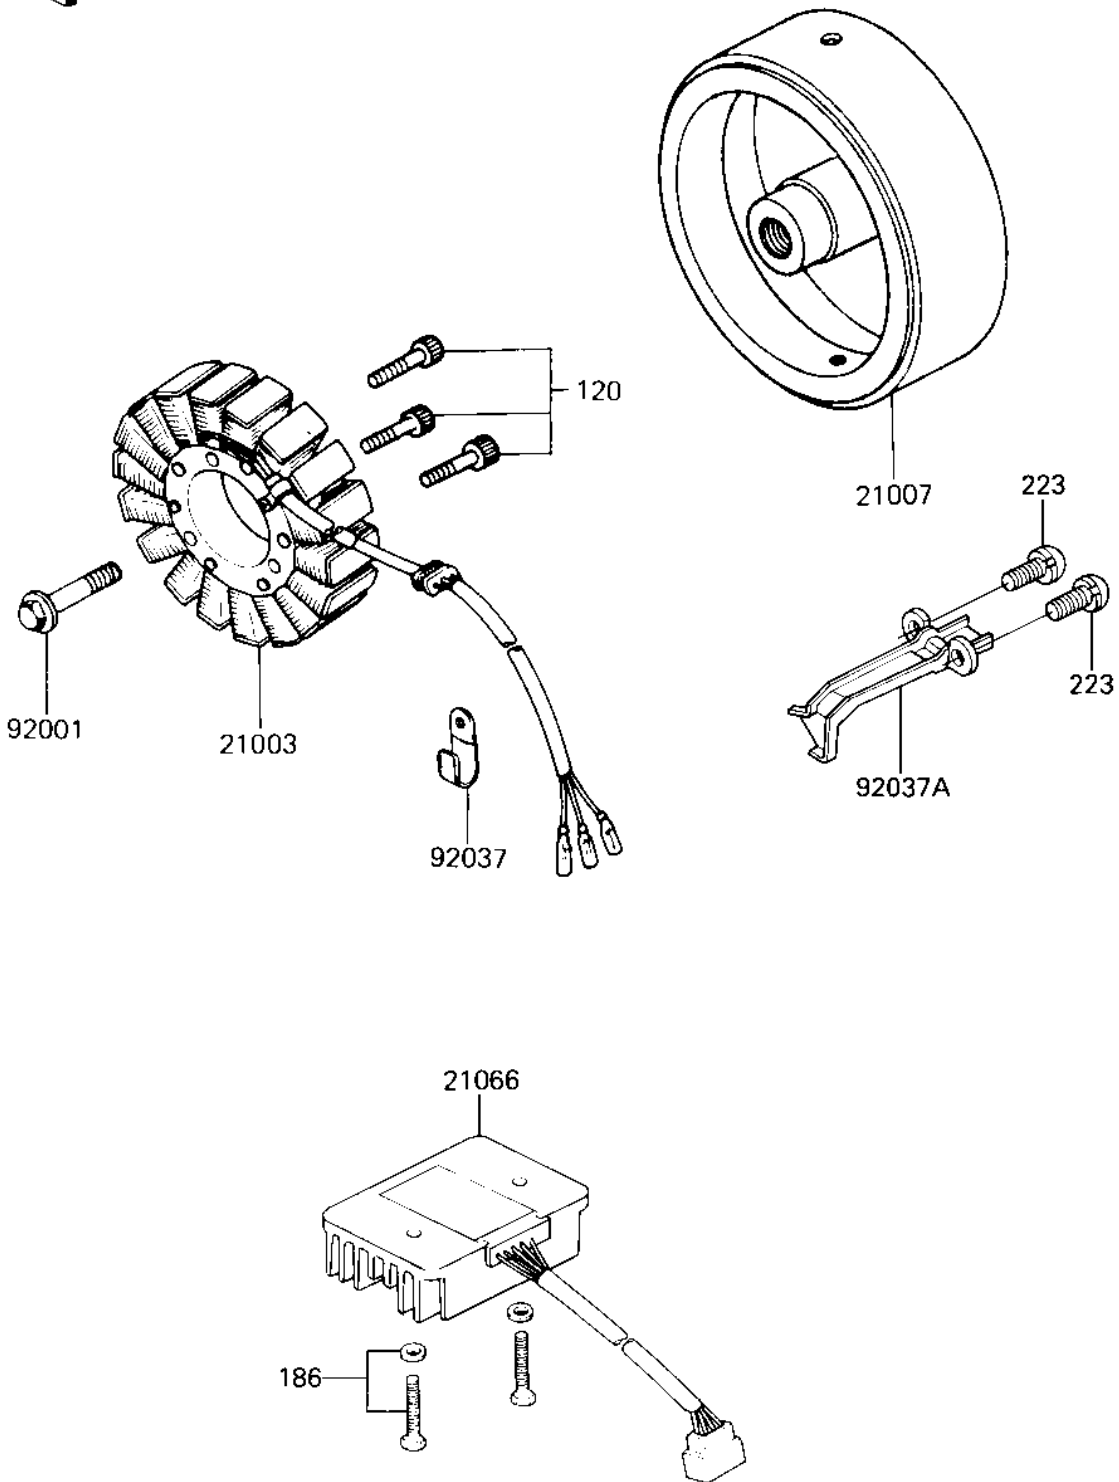

1984 GPz 750 Turbo PARTS DIAGRAM

GENERATOR/REGULATOR

E1810-0057

1984 GPz 750 Turbo PARTS LIST

GENERATOR/REGULATOR

ITEM NAME	PART NUMBER	QUANTITY
STATOR (Ref # 21003)	21003-1062	1
ROTOR (Ref # 21007)	21007-1050	1
REGULATOR-VOLTAGE (Ref # 21066)	21066-1018	1
BOLT,12X40 (Ref # 92001)	92001-1146	1
CLAMP,WIRING HARNESS (Ref # 92037)	21126-008	1
CLAMP,LEAD WIRE (Ref # 92037A)	92037-1369	1
BOLT,SOCKET,6X30 (Ref # 120)	120P0630	3
BOLT (Ref # 186)	186B0614	2
SCREW-PAN-WS-CROS (Ref # 223)	223B0512	2