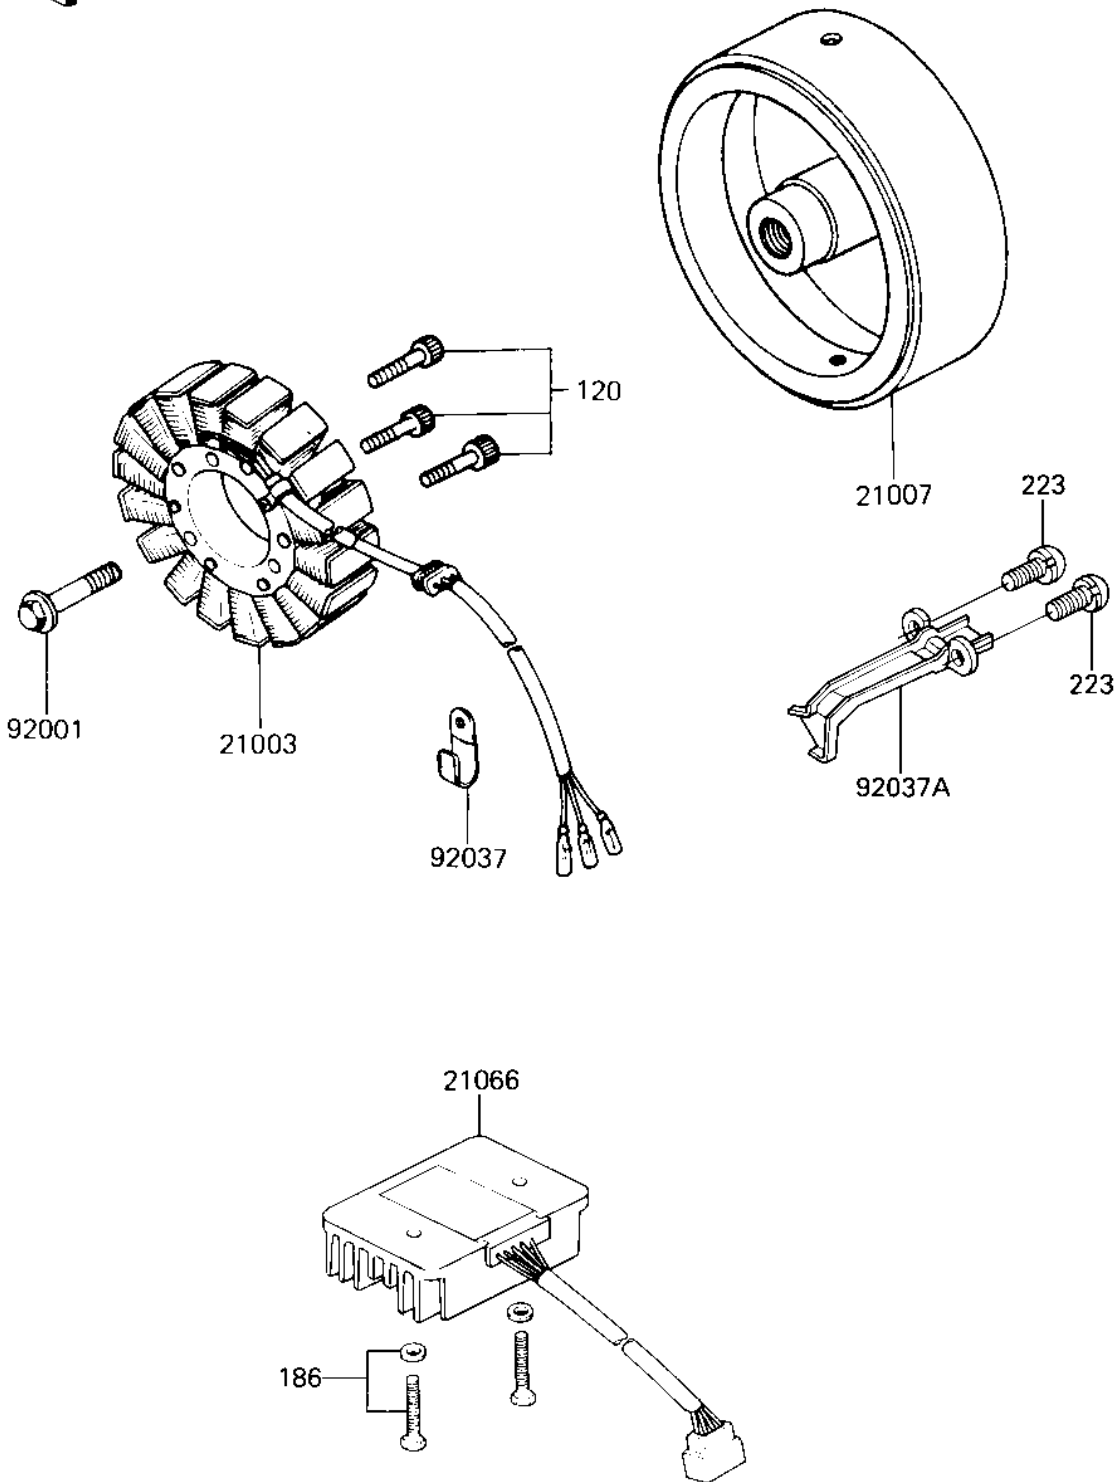

1985 GPz 750 Turbo PARTS DIAGRAM

GENERATOR/REGULATOR

E1810-0057

1985 GPz 750 Turbo PARTS LIST

GENERATOR/REGULATOR

ITEM NAME	PART NUMBER	QUANTITY
STATOR (Ref # 21003)	21003-1062	1
ROTOR (Ref # 21007)	21007-1050	1
REGULATOR-VOLTAGE (Ref # 21066)	21066-1018	1
BOLT,12X40 (Ref # 92001)	92001-1146	1
CLAMP,WIRING HARNESS (Ref # 92037)	21126-008	1
CLAMP,LEAD WIRE (Ref # 92037A)	92037-1369	1
BOLT,SOCKET,6X30 (Ref # 120)	120P0630	3
BOLT (Ref # 186)	186B0614	2
SCREW-PAN-WS-CROS (Ref # 223)	223B0512	2