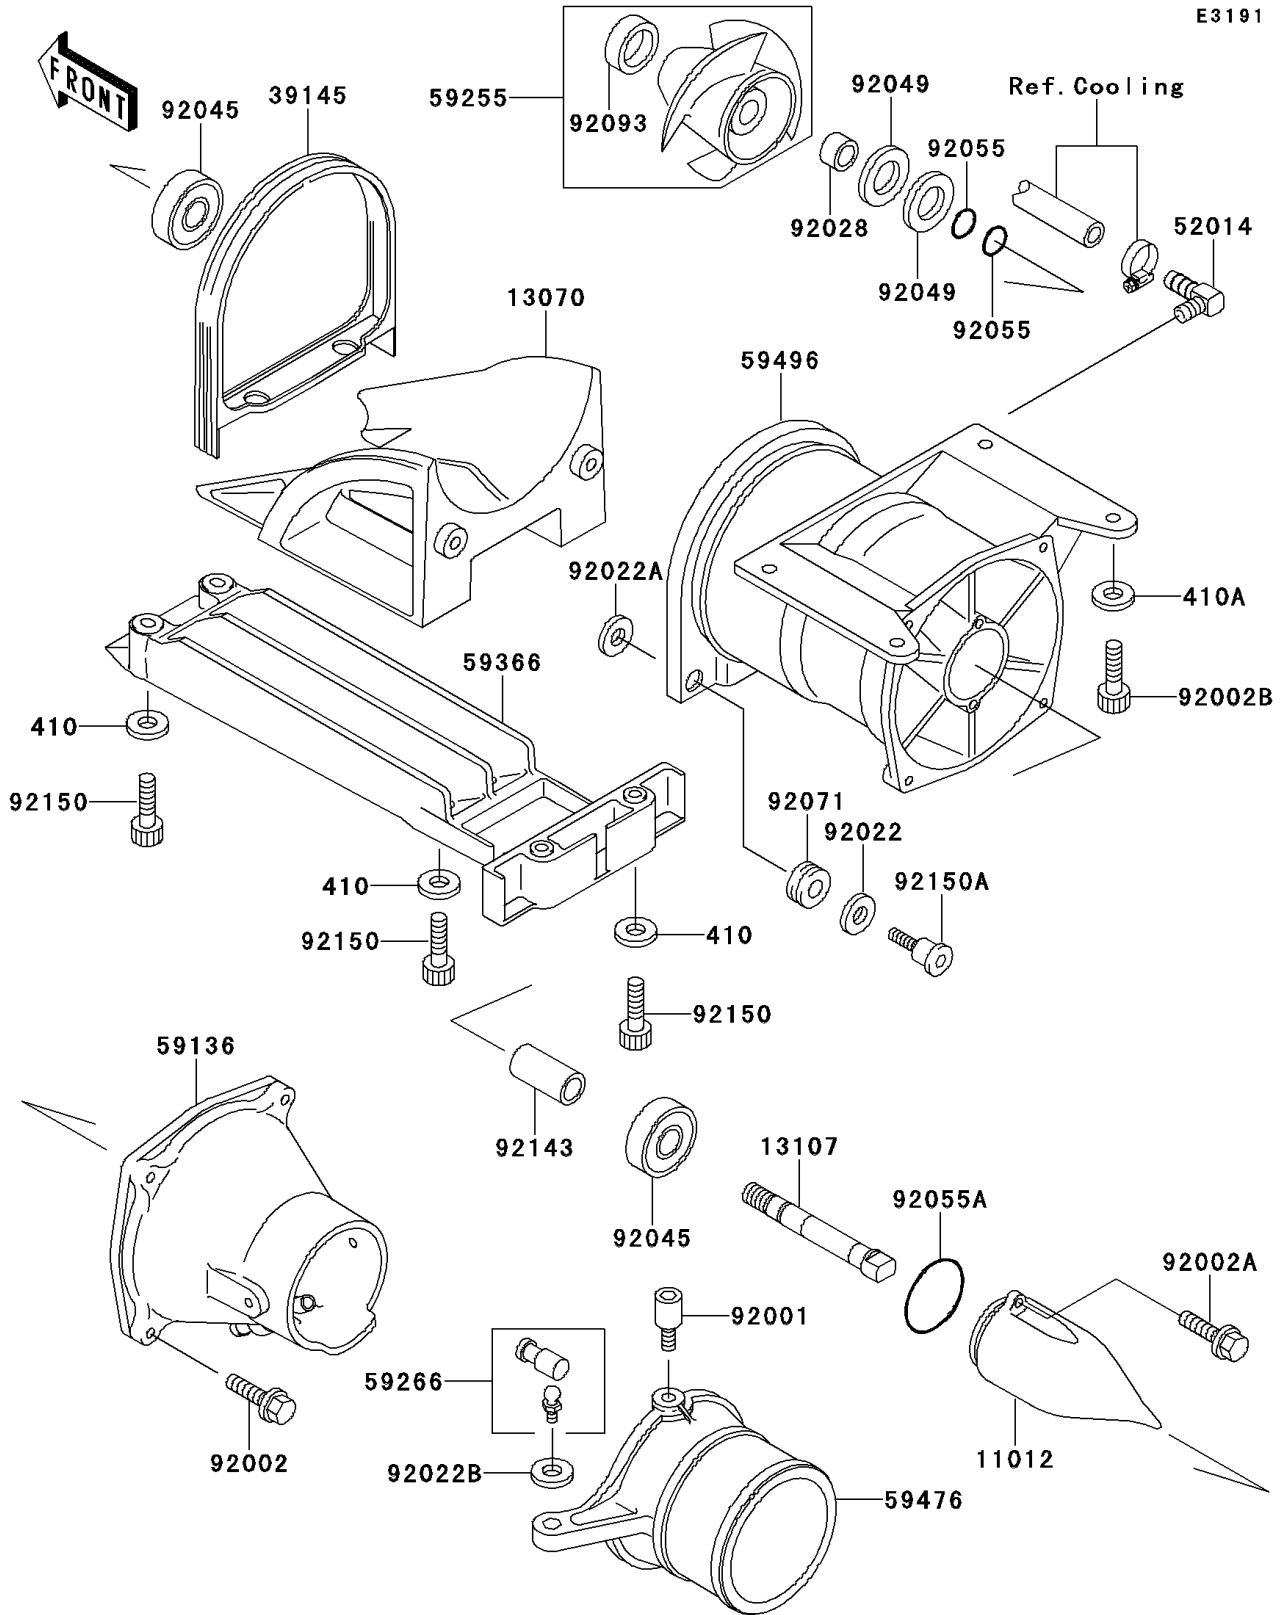

# 1998 Xi Sport PARTS DIAGRAM

Jet Pump

# 1998 Xi Sport PARTS LIST

## Jet Pump

ITEM NAME	PART NUMBER	QUANTITY
WASHER-PLAIN-SMALL,6MM (Ref # 410)	410S0600	5
WASHER-PLAIN-SMALL,8MM (Ref # 410A)	410S0800	4
CAP,JET PUMP (Ref # 11012)	11012-3712	1
GUIDE,INTAKE (Ref # 13070)	13070-3718	1
SHAFT,JET PUMP (Ref # 13107)	13107-3721	1
TRIM-SEAL (Ref # 39145)	39145-3732	1
ELBOW (Ref # 52014)	52014-3708	1
NOZZLE-PUMP (Ref # 59136)	59136-3722	1
IMPELLER-COMP (Ref # 59255)	59255-3705	1
JOINT-BALL (Ref # 59266)	59266-3707	1
GRATE (Ref # 59366)	59366-3714	1
NOZZLE-STRG (Ref # 59476)	59476-3713	1
VANE-GUIDE (Ref # 59496)	59496-3727	1
BOLT,SOCKET,6X11 (Ref # 92001)	92001-3701	2
BOLT,6X30 (Ref # 92002)	92002-3726	4
BOLT,6X16 (Ref # 92002A)	92002-3728	2
BOLT,SOCKET,8X20 (Ref # 92002B)	92002-3771	4
WASHER,6.2X20X2 (Ref # 92022)	92022-3714	2
WASHER,10.2X20X1.5 (Ref # 92022A)	92022-3742	2
WASHER (Ref # 92022B)	92022-567	1
BUSHING,17X25X15 (Ref # 92028)	92028-3717	1
BEARING-BALL,#63032RD (Ref # 92045)	92045-3706	2
SEAL-OIL,TBY25X47X6 (Ref # 92049)	92049-3714	2
RING-O,13X1.9 (Ref # 92055)	92055-1021	2
RING-O (Ref # 92055A)	92055-3706	1
GROMMET (Ref # 92071)	92071-3716	2
SEAL,JET PUMP (Ref # 92093)	92093-3739	1
COLLAR,17.4X25.4X53 (Ref # 92143)	92143-3708	1
BOLT,SOCKET,6X18 (Ref # 92150)	92150-3795	5

# 1998 Xi Sport PARTS LIST

Jet Pump

ITEM NAME	PART NUMBER	QUANTITY
BOLT (Ref # 92150A)	92150-3850	2