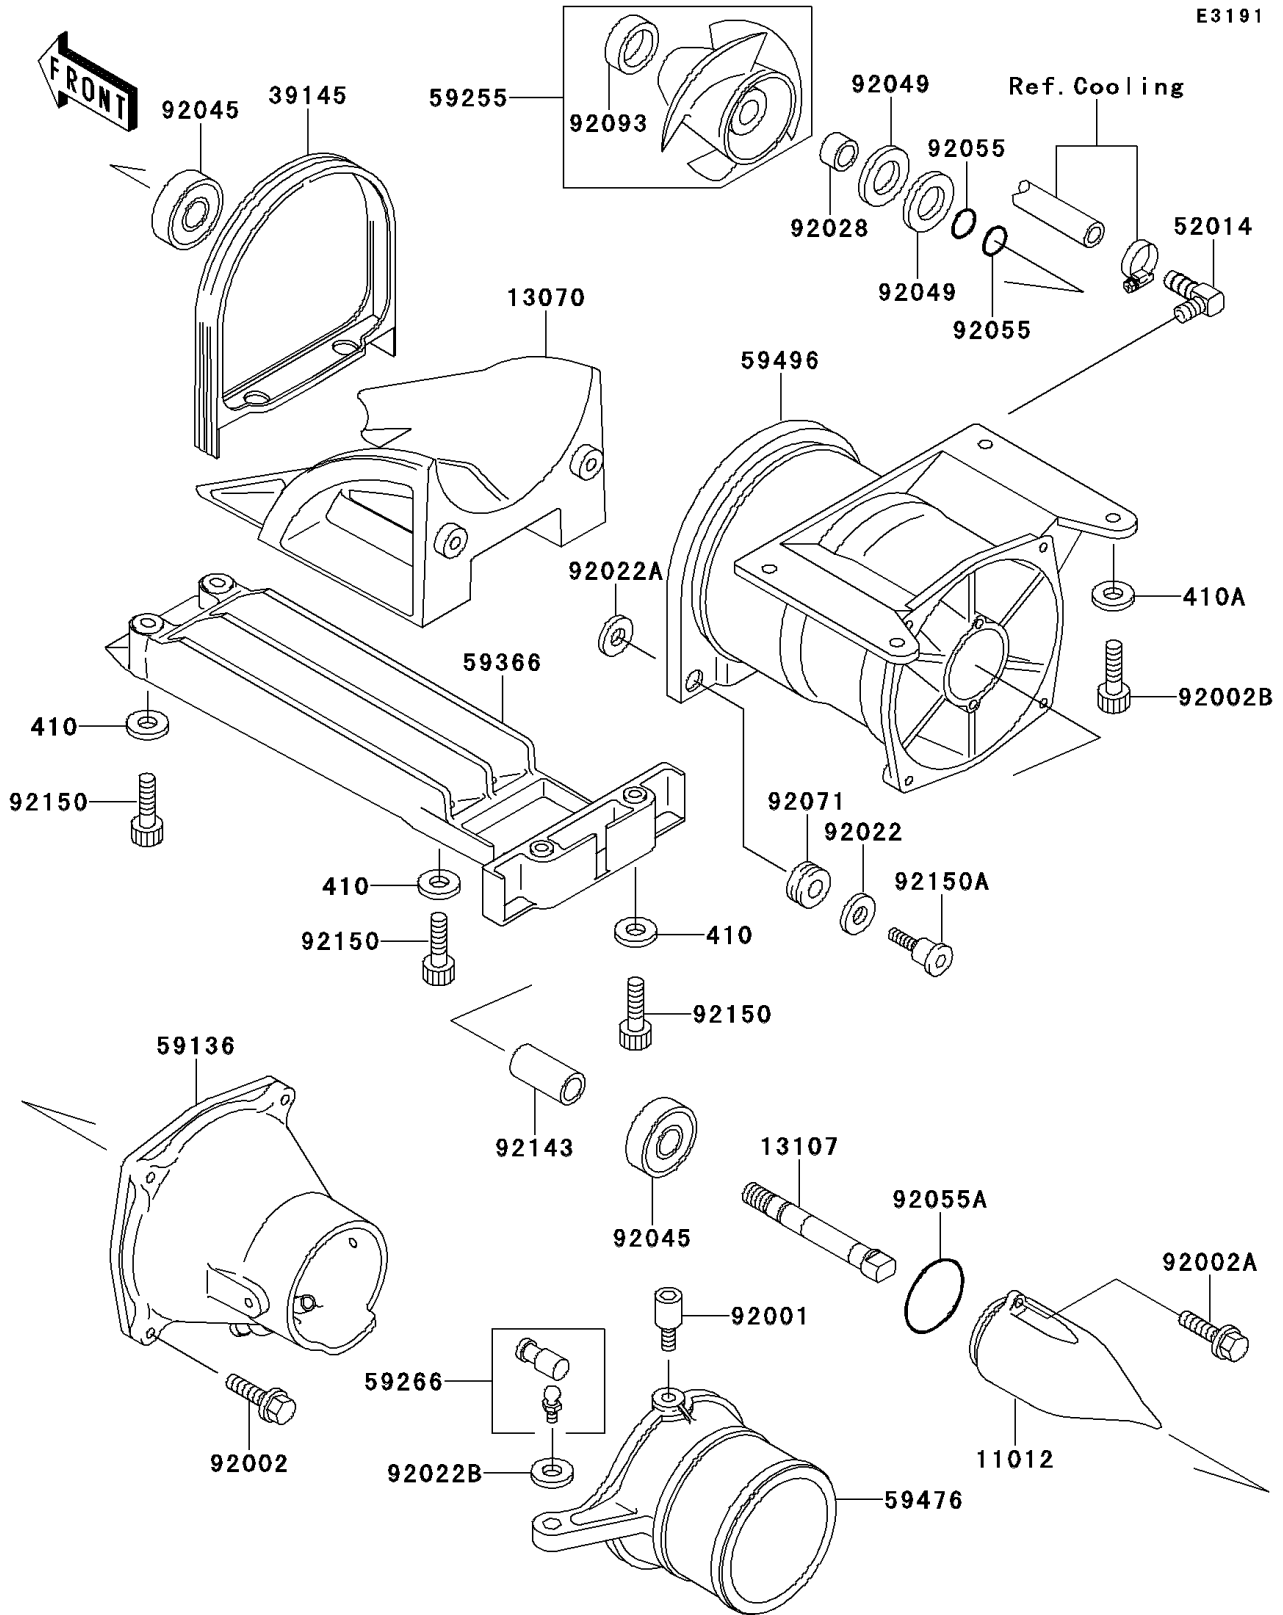

1999 Xi Sport PARTS DIAGRAM

Jet Pump

1999 Xi Sport PARTS LIST

Jet Pump

ITEM NAME	PART NUMBER	QUANTITY
WASHER-PLAIN-SMALL,6MM (Ref # 410)	410S0600	5
WASHER-PLAIN-SMALL,8MM (Ref # 410A)	410S0800	4
CAP,JET PUMP (Ref # 11012)	11012-3712	1
GUIDE,INTAKE (Ref # 13070)	13070-3718	1
SHAFT,JET PUMP (Ref # 13107)	13107-3721	1
TRIM-SEAL (Ref # 39145)	39145-3732	1
ELBOW (Ref # 52014)	52014-3708	1
NOZZLE-PUMP (Ref # 59136)	59136-3722	1
IMPELLER-COMP (Ref # 59255)	59255-3705	1
JOINT-BALL (Ref # 59266)	59266-3707	1
GRATE (Ref # 59366)	59366-3714	1
NOZZLE-STRG (Ref # 59476)	59476-3713	1
VANE-GUIDE (Ref # 59496)	59496-3727	1
BOLT,SOCKET,6X11 (Ref # 92001)	92001-3701	2
BOLT,6X30 (Ref # 92002)	92002-3726	4
BOLT,6X16 (Ref # 92002A)	92002-3728	2
BOLT,SOCKET,8X20 (Ref # 92002B)	92002-3771	4
WASHER,6.2X20X2 (Ref # 92022)	92022-3714	2
WASHER,10.2X20X1.5 (Ref # 92022A)	92022-3742	2
WASHER (Ref # 92022B)	92022-567	1
BUSHING,17X25X15 (Ref # 92028)	92028-3717	1
BEARING-BALL,#63032RD (Ref # 92045)	92045-3706	2
SEAL-OIL,TBY25X47X6 (Ref # 92049)	92049-3714	2
RING-O,13X1.9 (Ref # 92055)	92055-1021	2
RING-O (Ref # 92055A)	92055-3706	1
GROMMET (Ref # 92071)	92071-3716	2
SEAL,JET PUMP (Ref # 92093)	92093-3739	1
COLLAR,17.4X25.4X53 (Ref # 92143)	92143-3708	1
BOLT,SOCKET,6X18 (Ref # 92150)	92150-3795	5

1999 Xi Sport PARTS LIST

Jet Pump

ITEM NAME	PART NUMBER	QUANTITY
BOLT (Ref # 92150A)	92150-3850	2