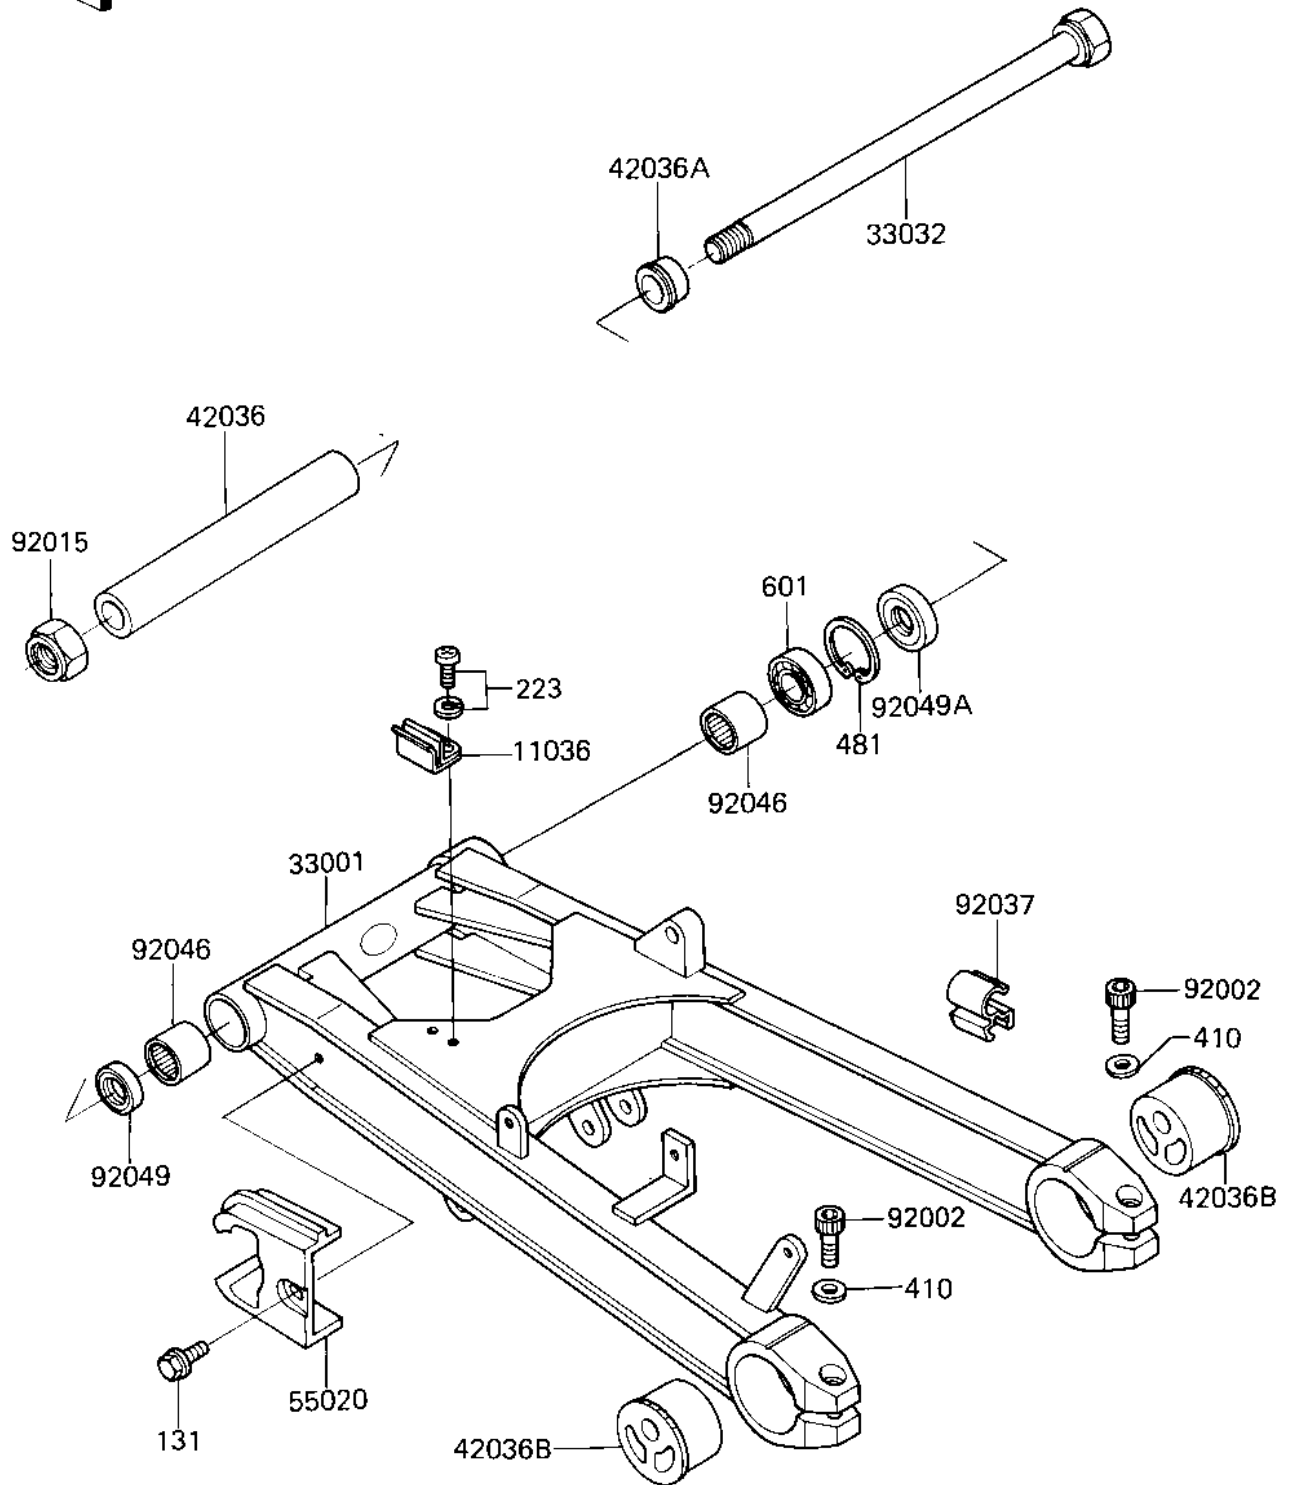

# 1984 GPz 750 Turbo PARTS DIAGRAM

SWING ARM

F2140-0181

# 1984 GPz 750 Turbo PARTS LIST

## SWING ARM

ITEM NAME	PART NUMBER	QUANTITY
BRACKET-A,CAIN CASE (Ref # 11036)	11036-1868	1
ARM-COMP-SWING,G.SILV (Ref # 33001)	33001-1204-F2	1
SHAFT-SWING ARM (Ref # 33032)	33032-1040	1
SLEEVE,17.1X25X212 (Ref # 42036)	42036-1080	1
SLEEVE,17.1X24X11.5 (Ref # 42036A)	42036-1081	1
SLEEVE,AXLE,RR (Ref # 42036B)	42036-1082	2
GUARD,CHAIN (Ref # 55020)	55020-1153	1
BOLT (Ref # 92002)	92002-1452	2
NUT,LOCK,16MM,BLACK (Ref # 92015)	92015-1207	1
CLAMP,BRAKE HOSE (Ref # 92037)	92037-1392	2
BEARING-NEEDLE (Ref # 92046)	92046-1035	2
SEAL-OIL (Ref # 92049)	92049-1060	1
SEAL-OIL,AG1258A0 (Ref # 92049A)	92049-1110	1
BOLT-FLANGED (Ref # 131)	131G0516	1
SCREW-PAN-WS-CROS (Ref # 223)	223X0508	2
W-PLAIN-S (Ref # 410)	410E1000	2
RING, SNAP,43.5M/M (Ref # 481)	92033-1040	1
BEARING BALL #6203 (Ref # 601)	601A6203	1