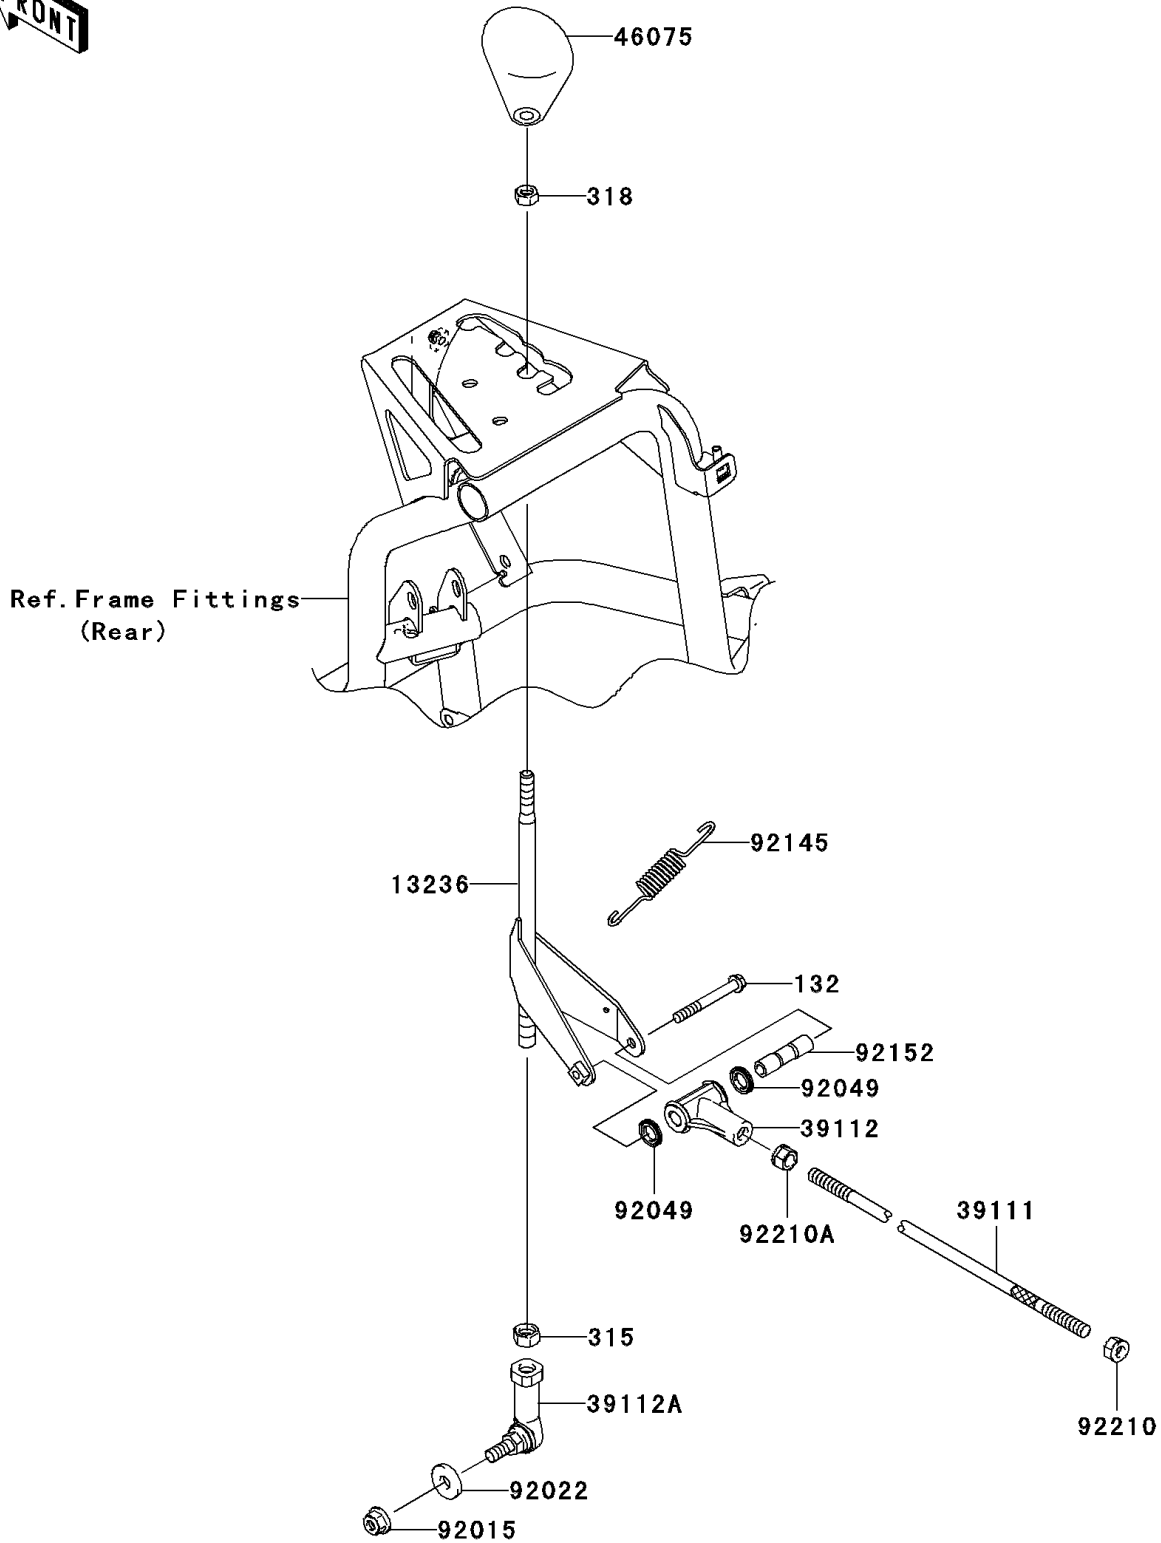

2008 Teryx® 750 4x4 NRA OUTDOORS™ PARTS DIAGRAM

Control

E7110

2008 Teryx® 750 4x4 NRA OUTDOORS™ PARTS LIST

Control

ITEM NAME	PART NUMBER	QUANTITY
BOLT-FLANGED-SMALL,6X50 (Ref # 132)	132BB0650	1
NUT-HEX-FINE,10MM (Ref # 315)	315AA1000	1
NUT-HEX-SMALL,8MM (Ref # 318)	318BA0800	1
LEVER-COMP (Ref # 13236)	13236-0152	1
ROD-TIE (Ref # 39111)	39111-0040	1
RODEND-TIE (Ref # 39112)	39112-1079	1
RODEND-TIE,CONTROL PIVOT (Ref # 39112A)	39112-1084	1
GRIP,SHIFT (Ref # 46075)	46075-0046	1
NUT,8MM (Ref # 92015)	92015-1432	1
WASHER,8.5X22X3.2 (Ref # 92022)	92022-276	1
SEAL-OIL (Ref # 92049)	92049-1458	2
SPRING (Ref # 92145)	92145-0130	1
COLLAR,RODEND-TIE (Ref # 92152)	92152-1222	1
NUT,8MM (Ref # 92210)	92210-1242	1
NUT,LH,THREAD 8MM (Ref # 92210A)	92210-1284	1