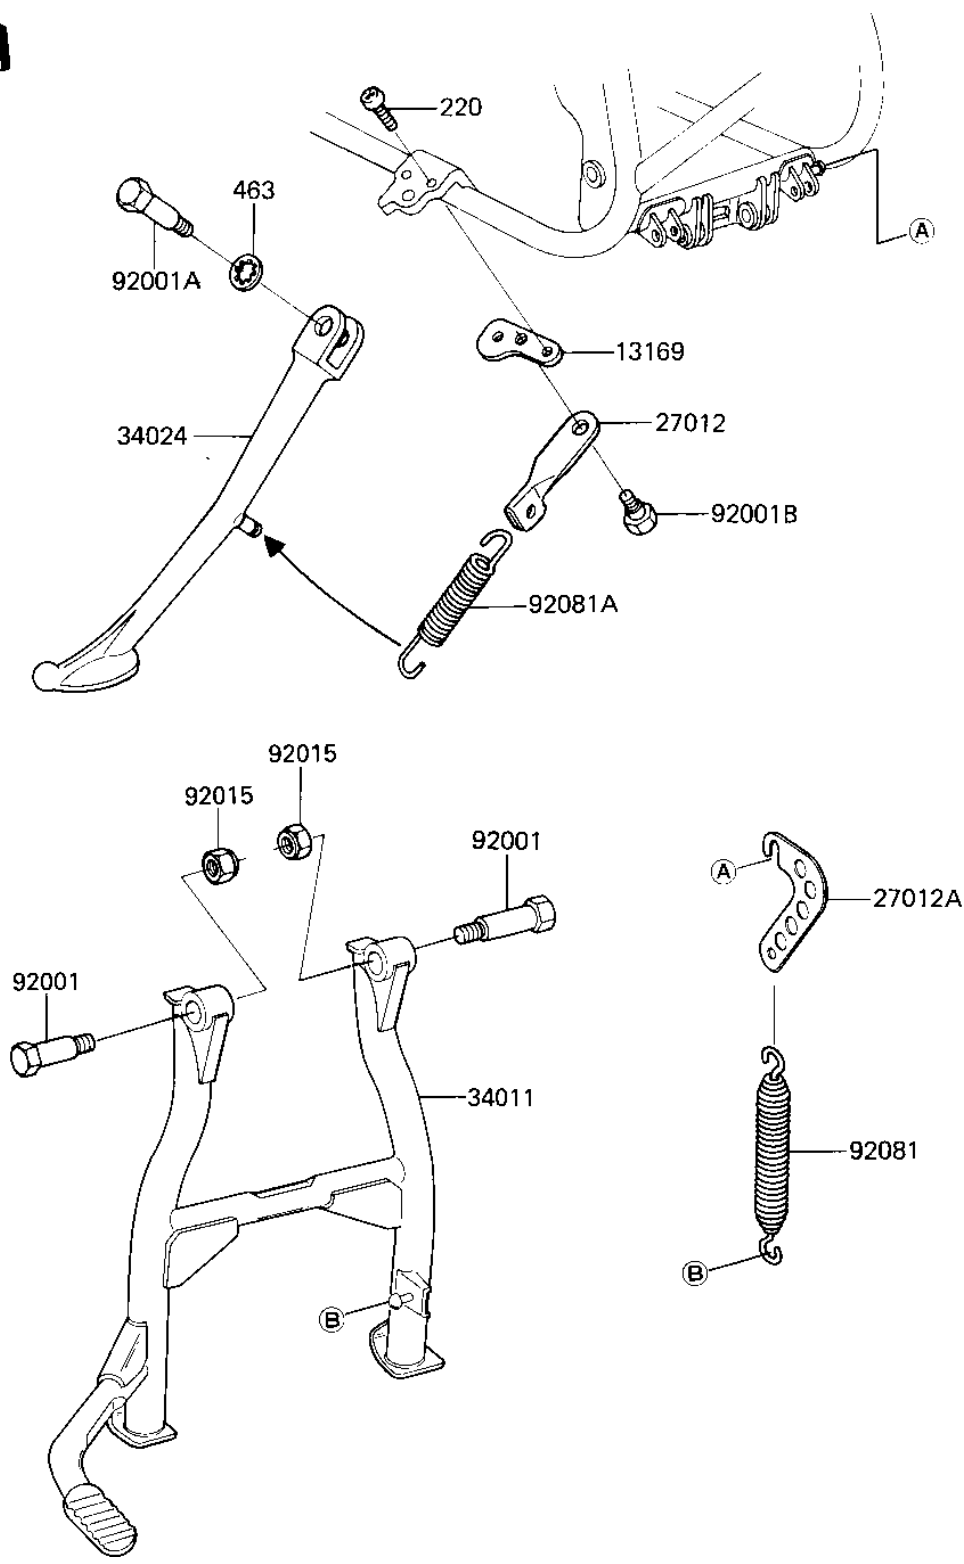

1984 GPz 750 Turbo PARTS DIAGRAM

STANDS

F2190-0146

1984 GPz 750 Turbo PARTS LIST

STANDS

ITEM NAME	PART NUMBER	QUANTITY
PLATE,SIDE STAND (Ref # 13169)	13169-1604	1
HOOK,SIDE STAND SWITC (Ref # 27012)	27012-1301	1
HOOK,CENTER STAND (Ref # 27012A)	27012-1303	1
STAND-CENTER (Ref # 34011)	34011-1101	1
STAND-SIDE (Ref # 34024)	34024-1155	1
BOLT,MAIN STAND FITTI (Ref # 92001)	92001-1214	2
BOLT, SIDE STAND FIT (Ref # 92001A)	92003-157	1
BOLT,SIDE STAND,6MM (Ref # 92001B)	92001-1814	1
NUT,LOCK,10MM,BLACK (Ref # 92015)	92015-1188	2
SPRING,MAIN STAND,R.H (Ref # 92081)	92081-1145	1
SPRING,SIDE STAND,BLA (Ref # 92081A)	92081-1586	1
SCREW-PAN-CROS (Ref # 220)	220C0516	2
WASHER LOCK 12MM (Ref # 463)	463H1200	1