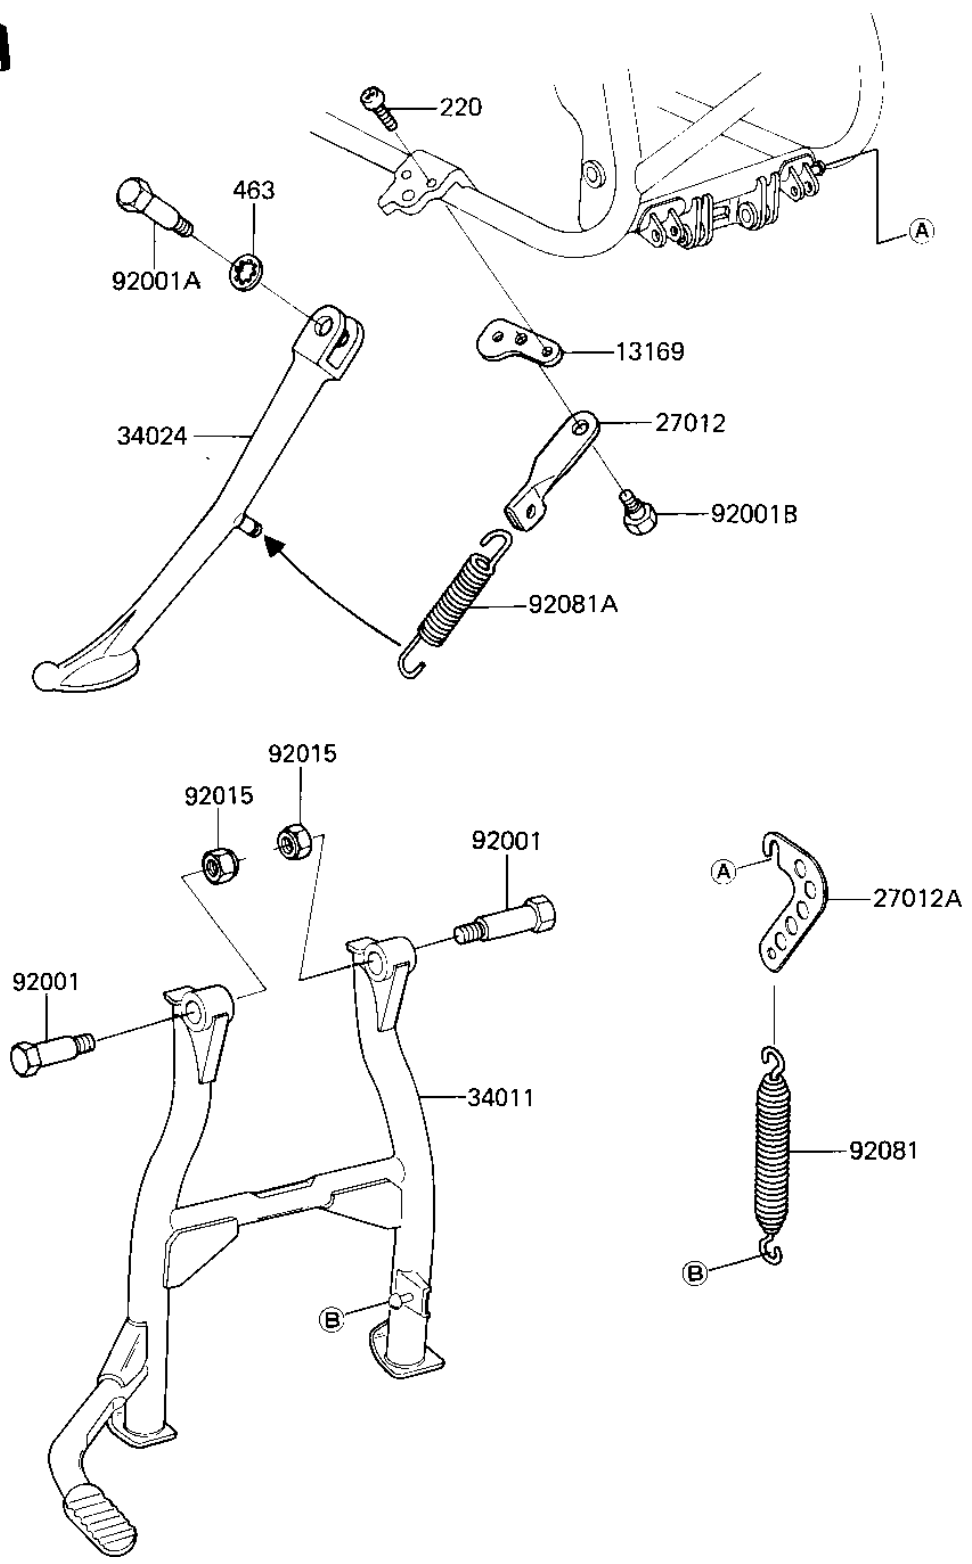

# 1985 GPz 750 Turbo PARTS DIAGRAM

STANDS

F2190-0146

# 1985 GPz 750 Turbo PARTS LIST

## STANDS

ITEM NAME	PART NUMBER	QUANTITY
PLATE,SIDE STAND (Ref # 13169)	13169-1604	1
HOOK,SIDE STAND SWITC (Ref # 27012)	27012-1301	1
HOOK,CENTER STAND (Ref # 27012A)	27012-1303	1
STAND-CENTER (Ref # 34011)	34011-1101	1
STAND-SIDE (Ref # 34024)	34024-1155	1
BOLT,MAIN STAND FITTI (Ref # 92001)	92001-1214	2
BOLT, SIDE STAND FIT (Ref # 92001A)	92003-157	1
BOLT,SIDE STAND,6MM (Ref # 92001B)	92001-1814	1
NUT,LOCK,10MM,BLACK (Ref # 92015)	92015-1188	2
SPRING,MAIN STAND,R.H (Ref # 92081)	92081-1145	1
SPRING,SIDE STAND,BLA (Ref # 92081A)	92081-1586	1
SCREW-PAN-CROS (Ref # 220)	220C0516	2
WASHER LOCK 12MM (Ref # 463)	463H1200	1