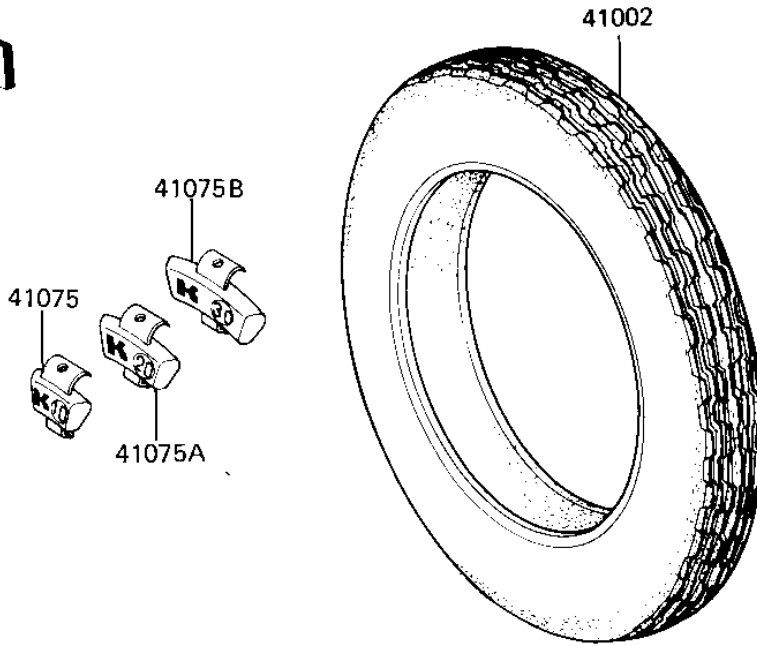

1984 GPz 750 Turbo PARTS DIAGRAM

TIRES

F2210-0104

1984 GPz 750 Turbo PARTS LIST

TIRES

| ITEM NAME | PART NUMBER | QUANTITY |
|--------------------------------------|-------------|----------|
| VALVE (Ref # 16126) | 16126-1136 | 2 |
| TIRE 110/90V18 A48 F (Ref # 41002) | 41002-1427 | 1 |
| TIRE,RR,130/80V18 V25 (Ref # 41002A) | 41002-1784 | 1 |
| BALANCER-WHEEL,10G (Ref # 41075) | 41075-1014 | AR |
| BALANCER-WHEEL,20G (Ref # 41075A) | 41075-1015 | AR |
| BALANCER-WHEEL,30G (Ref # 41075B) | 41075-1016 | AR |