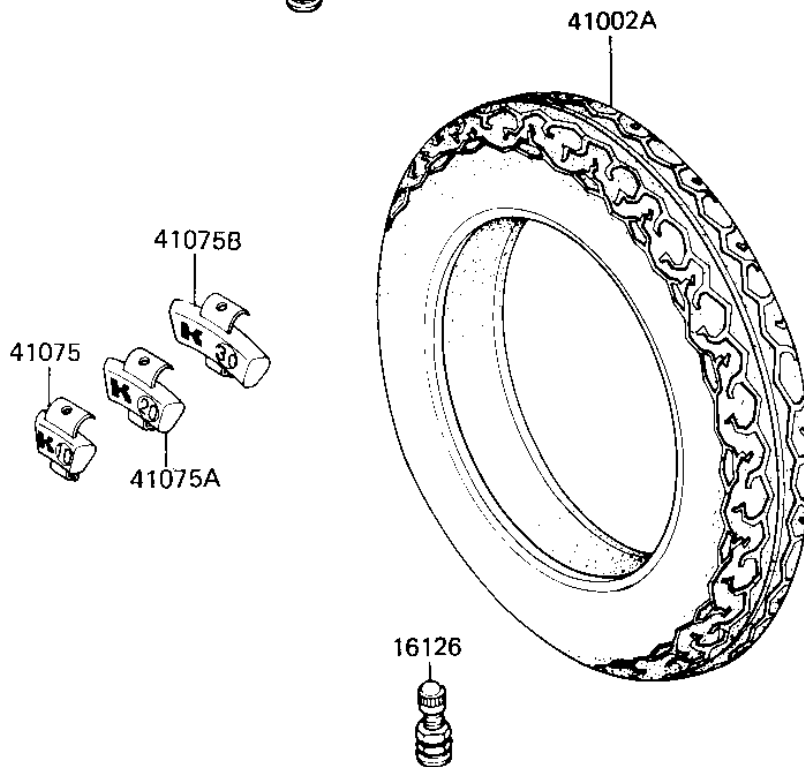

1984 GPz 750 Turbo PARTS DIAGRAM

TIRES

F2210-0104

1984 GPz 750 Turbo PARTS LIST

TIRES

| ITEM NAME | PART NUMBER | QUANTITY |
|--------------------------------------|-------------|----------|
| VALVE (Ref # 16126) | 16126-1136 | 2 |
| TIRE 110/90V18 A48 F (Ref # 41002) | 41002-1427 | 1 |
| TIRE,RR,130/80V18 V25 (Ref # 41002A) | 41002-1784 | 1 |
| BALANCER-WHEEL,10G (Ref # 41075) | 41075-1014 | AR |
| BALANCER-WHEEL,20G (Ref # 41075A) | 41075-1015 | AR |
| BALANCER-WHEEL,30G (Ref # 41075B) | 41075-1016 | AR |