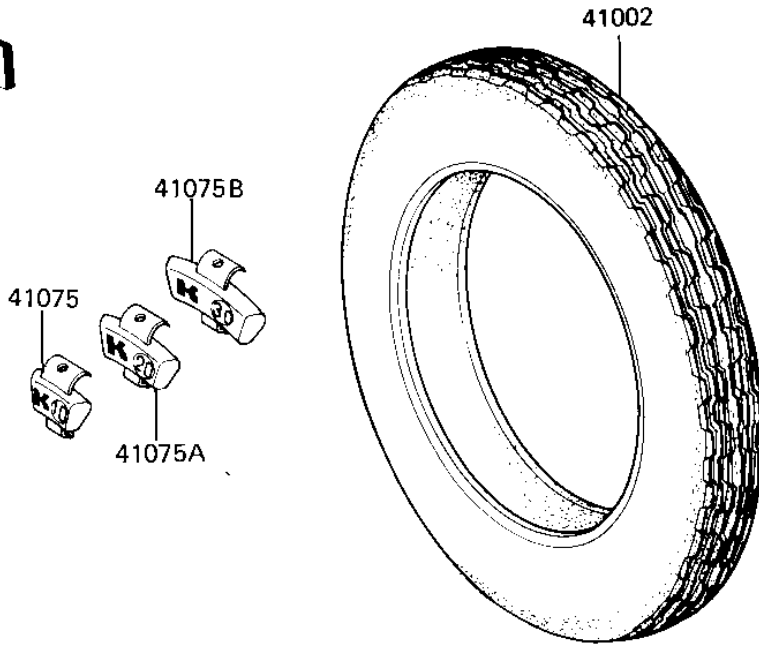

1985 GPz 750 Turbo PARTS DIAGRAM

TIRES

F2210-0104

1985 GPz 750 Turbo PARTS LIST

TIRES

ITEM NAME	PART NUMBER	QUANTITY
VALVE (Ref # 16126)	16126-1136	2
TIRE 110/90V18 A48 F (Ref # 41002)	41002-1427	1
TIRE,RR,130/80V18 V25 (Ref # 41002A)	41002-1784	1
BALANCER-WHEEL,10G (Ref # 41075)	41075-1014	AR
BALANCER-WHEEL,20G (Ref # 41075A)	41075-1015	AR
BALANCER-WHEEL,30G (Ref # 41075B)	41075-1016	AR