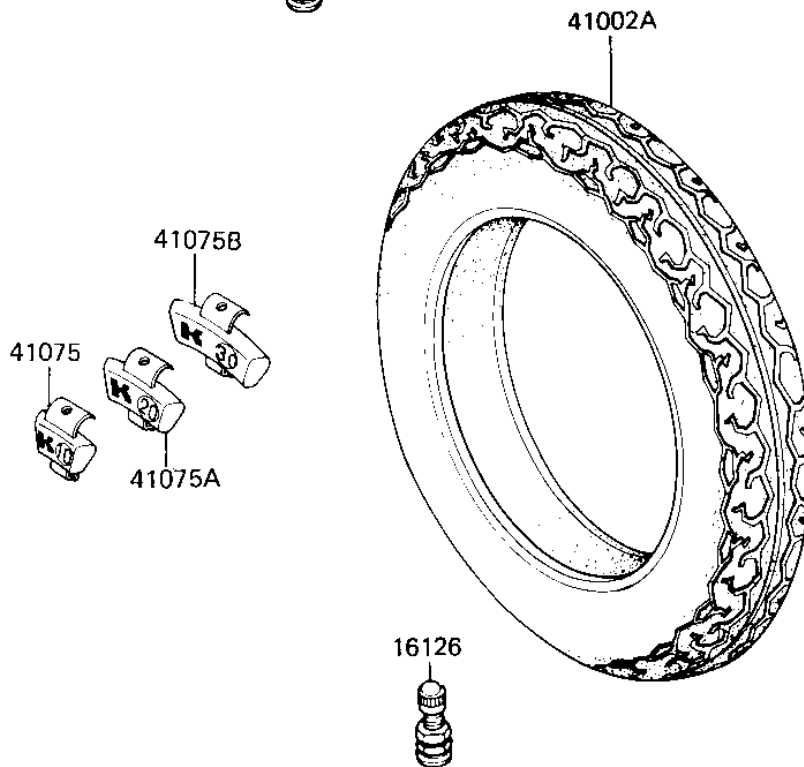

1985 GPz 750 Turbo PARTS DIAGRAM

TIRES

F2210-0104

1985 GPz 750 Turbo PARTS LIST

TIRES

ITEM NAME	PART NUMBER	QUANTITY
VALVE (Ref # 16126)	16126-1136	2
TIRE 110/90V18 A48 F (Ref # 41002)	41002-1427	1
TIRE,RR,130/80V18 V25 (Ref # 41002A)	41002-1784	1
BALANCER-WHEEL,10G (Ref # 41075)	41075-1014	AR
BALANCER-WHEEL,20G (Ref # 41075A)	41075-1015	AR
BALANCER-WHEEL,30G (Ref # 41075B)	41075-1016	AR