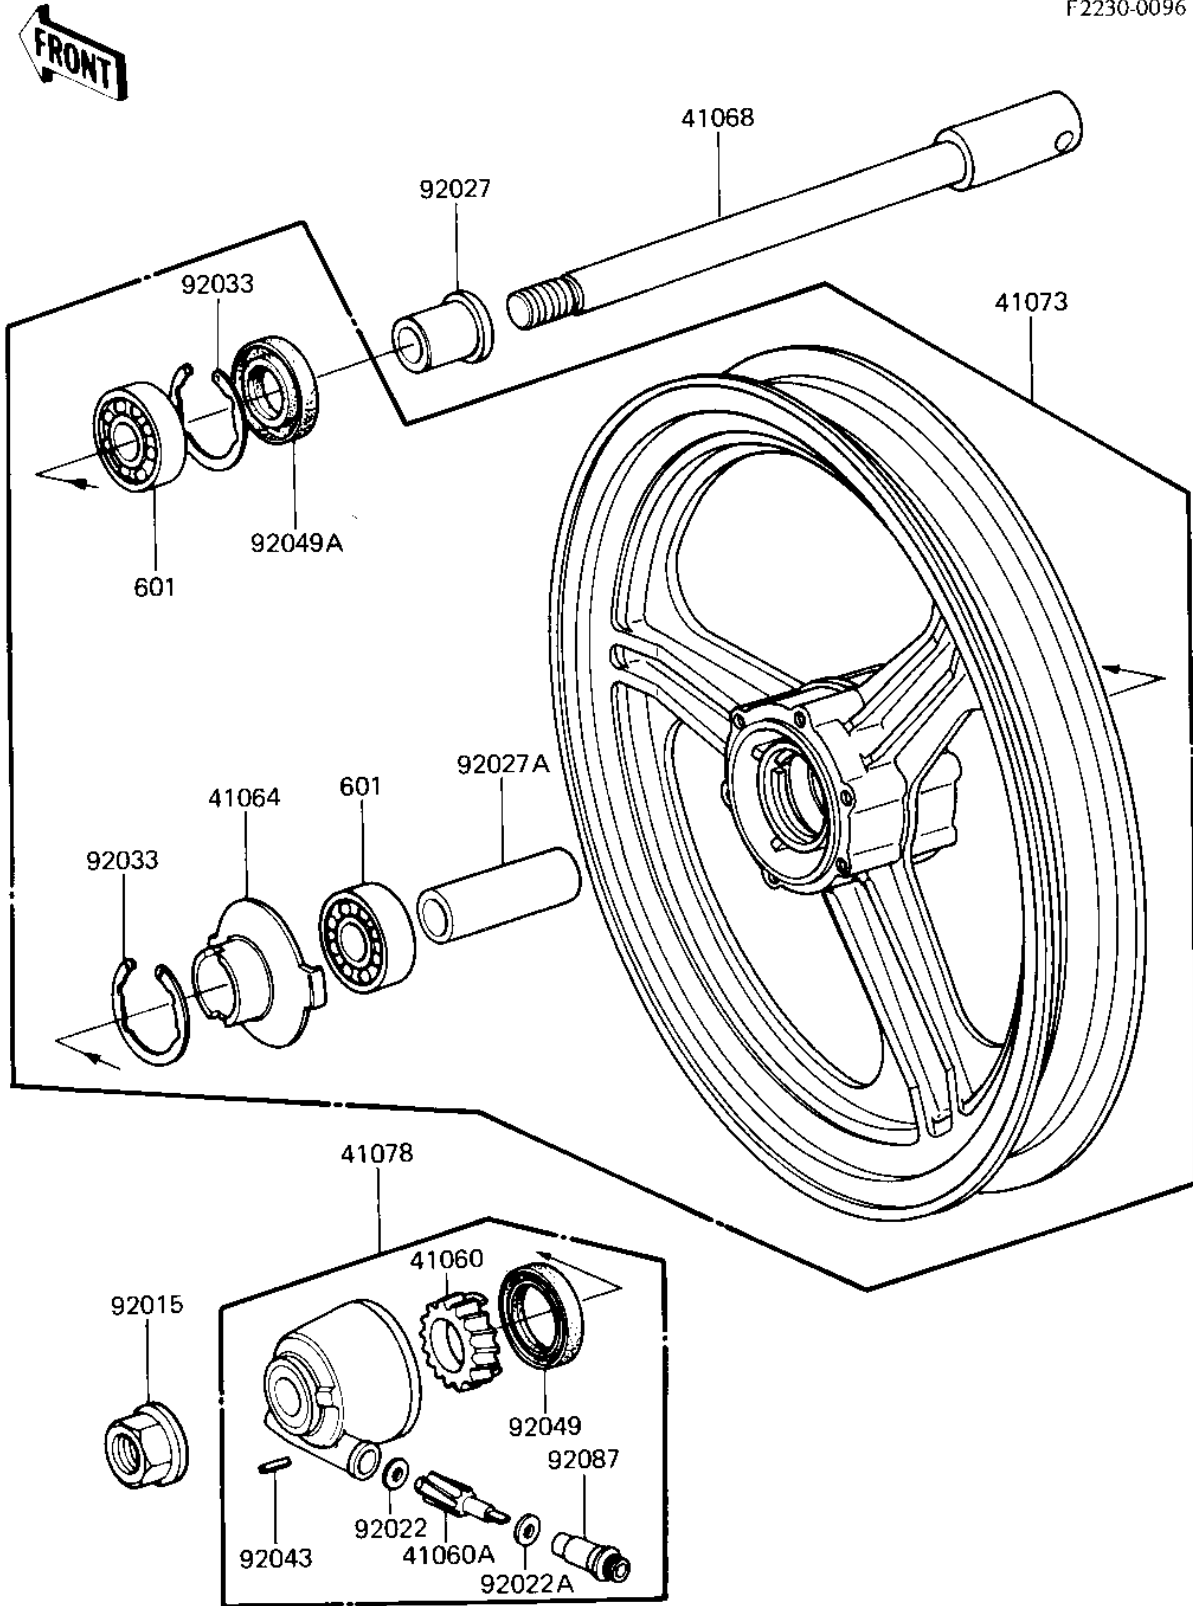

1984 GPz 750 Turbo PARTS DIAGRAM

FRONT WHEEL/HUB

F2230-0096

1984 GPz 750 Turbo PARTS LIST

FRONT WHEEL/HUB

ITEM NAME	PART NUMBER	QUANTITY
GEAR,SPEEDOMETER (Ref # 41060)	41059-026	1
PINION,SPEEDOMETER,9T (Ref # 41060A)	41060-1016	1
RECEIVER,SPEEDOMETER (Ref # 41064)	41064-1006	1
AXLE,FRONT,L=204M/M (Ref # 41068)	41068-1009	1
WHEEL-ASSY,FR,SOLID,R (Ref # 41073)	41073-1206-B1	1
CASE-ASSY-METER GEAR, (Ref # 41078)	41078-1024	1
NUT,14MM (Ref # 92015)	92015-1407	1
WASHER THRST SPD PINI (Ref # 92022)	41063-001	1
WASHER THRST SPD PINI (Ref # 92022A)	41063-001	1
COLLAR,FR AXLE L=30MM (Ref # 92027)	92027-1225	1
COLLAR,15.2X22X55 (Ref # 92027A)	92027-1505	1
CIRCLIP,42MM (Ref # 92033)	92033-1041	2
PIN,SPRING (Ref # 92043)	41082-001	1
OIL SEAL,BJN30427-C3 (Ref # 92049)	92049-1057	1
OIL SEAL,AG1144AO (Ref # 92049A)	92049-1058	1
BUSHING,METER GEAR (Ref # 92087)	92087-1002	1
UNAVAILABLE IN PRICE BOOK (Ref # 601)	601B63020	2