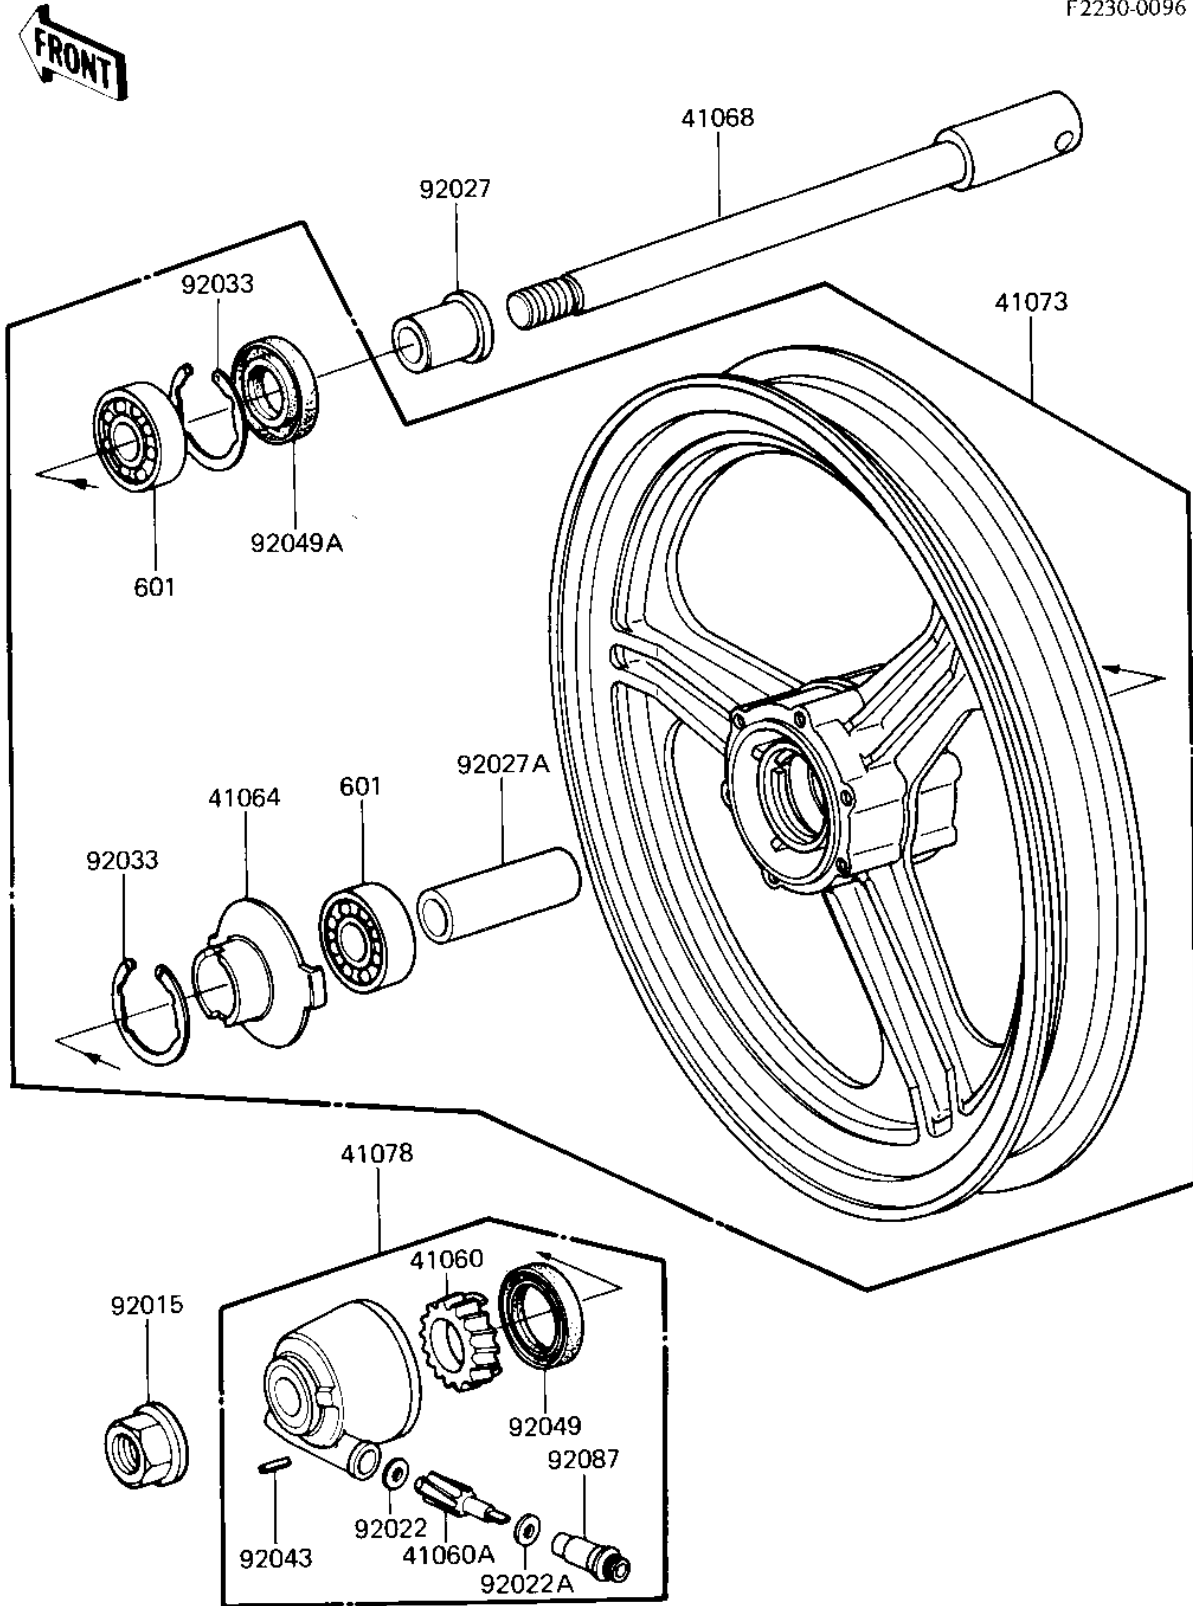

# 1984 GPz 750 Turbo PARTS DIAGRAM

FRONT WHEEL/HUB

F2230-0096

# 1984 GPz 750 Turbo PARTS LIST

## FRONT WHEEL/HUB

ITEM NAME	PART NUMBER	QUANTITY
GEAR,SPEEDOMETER (Ref # 41060)	41059-026	1
PINION,SPEEDOMETER,9T (Ref # 41060A)	41060-1016	1
RECEIVER,SPEEDOMETER (Ref # 41064)	41064-1006	1
AXLE,FRONT,L=204M/M (Ref # 41068)	41068-1009	1
WHEEL-ASSY,FR,SOLID,R (Ref # 41073)	41073-1206-B1	1
CASE-ASSY-METER GEAR, (Ref # 41078)	41078-1024	1
NUT,14MM (Ref # 92015)	92015-1407	1
WASHER THRST SPD PINI (Ref # 92022)	41063-001	1
WASHER THRST SPD PINI (Ref # 92022A)	41063-001	1
COLLAR,FR AXLE L=30MM (Ref # 92027)	92027-1225	1
COLLAR,15.2X22X55 (Ref # 92027A)	92027-1505	1
CIRCLIP,42MM (Ref # 92033)	92033-1041	2
PIN,SPRING (Ref # 92043)	41082-001	1
OIL SEAL,BJN30427-C3 (Ref # 92049)	92049-1057	1
OIL SEAL,AG1144AO (Ref # 92049A)	92049-1058	1
BUSHING,METER GEAR (Ref # 92087)	92087-1002	1
UNAVAILABLE IN PRICE BOOK (Ref # 601)	601B63020	2