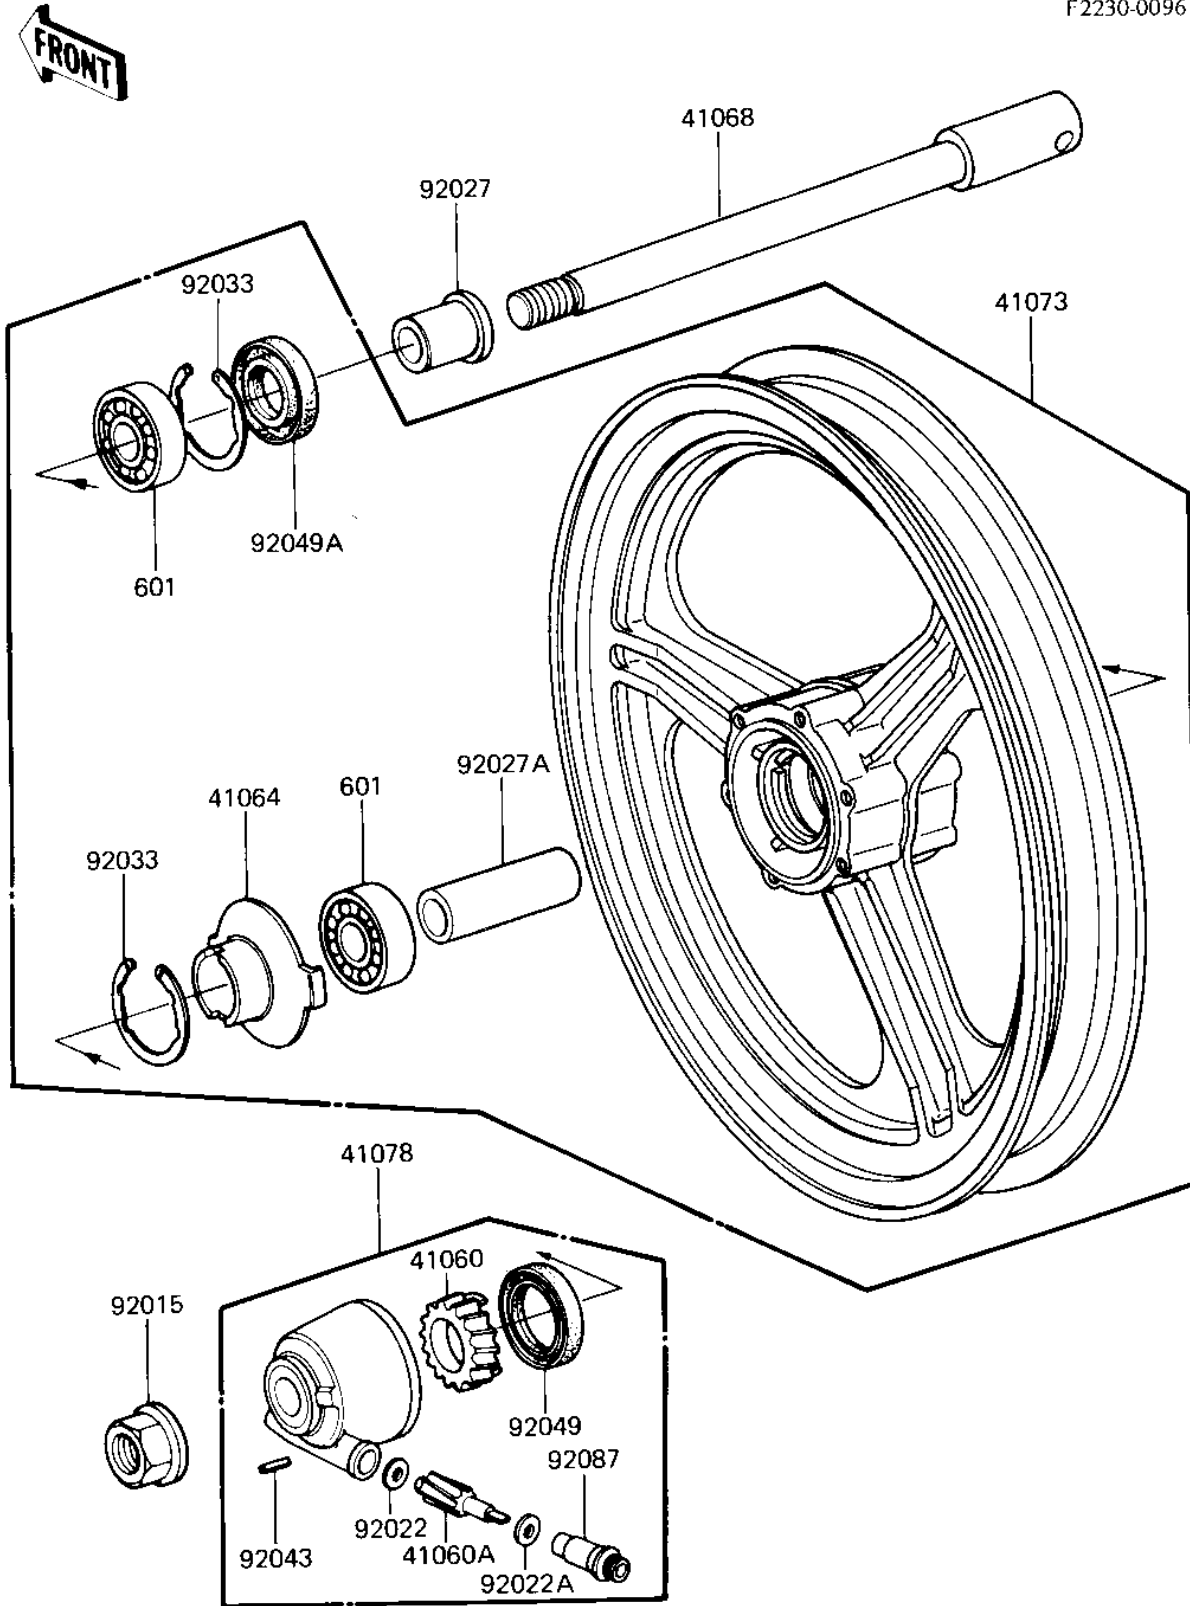

1985 GPz 750 Turbo PARTS DIAGRAM

FRONT WHEEL/HUB

F2230-0096

1985 GPz 750 Turbo PARTS LIST

FRONT WHEEL/HUB

ITEM NAME	PART NUMBER	QUANTITY
GEAR,SPEEDOMETER (Ref # 41060)	41059-026	1
PINION,SPEEDOMETER,9T (Ref # 41060A)	41060-1016	1
RECEIVER,SPEEDOMETER (Ref # 41064)	41064-1006	1
AXLE,FRONT,L=204M/M (Ref # 41068)	41068-1009	1
WHEEL-ASSY,FR,SOLID,R (Ref # 41073)	41073-1206-B1	1
CASE-ASSY-METER GEAR, (Ref # 41078)	41078-1024	1
NUT,14MM (Ref # 92015)	92015-1407	1
WASHER THRST SPD PINI (Ref # 92022)	41063-001	1
WASHER THRST SPD PINI (Ref # 92022A)	41063-001	1
COLLAR,FR AXLE L=30MM (Ref # 92027)	92027-1225	1
COLLAR,15.2X22X55 (Ref # 92027A)	92027-1505	1
CIRCLIP,42MM (Ref # 92033)	92033-1041	2
PIN,SPRING (Ref # 92043)	41082-001	1
OIL SEAL,BJN30427-C3 (Ref # 92049)	92049-1057	1
OIL SEAL,AG1144AO (Ref # 92049A)	92049-1058	1
BUSHING,METER GEAR (Ref # 92087)	92087-1002	1
UNAVAILABLE IN PRICE BOOK (Ref # 601)	601B63020	2