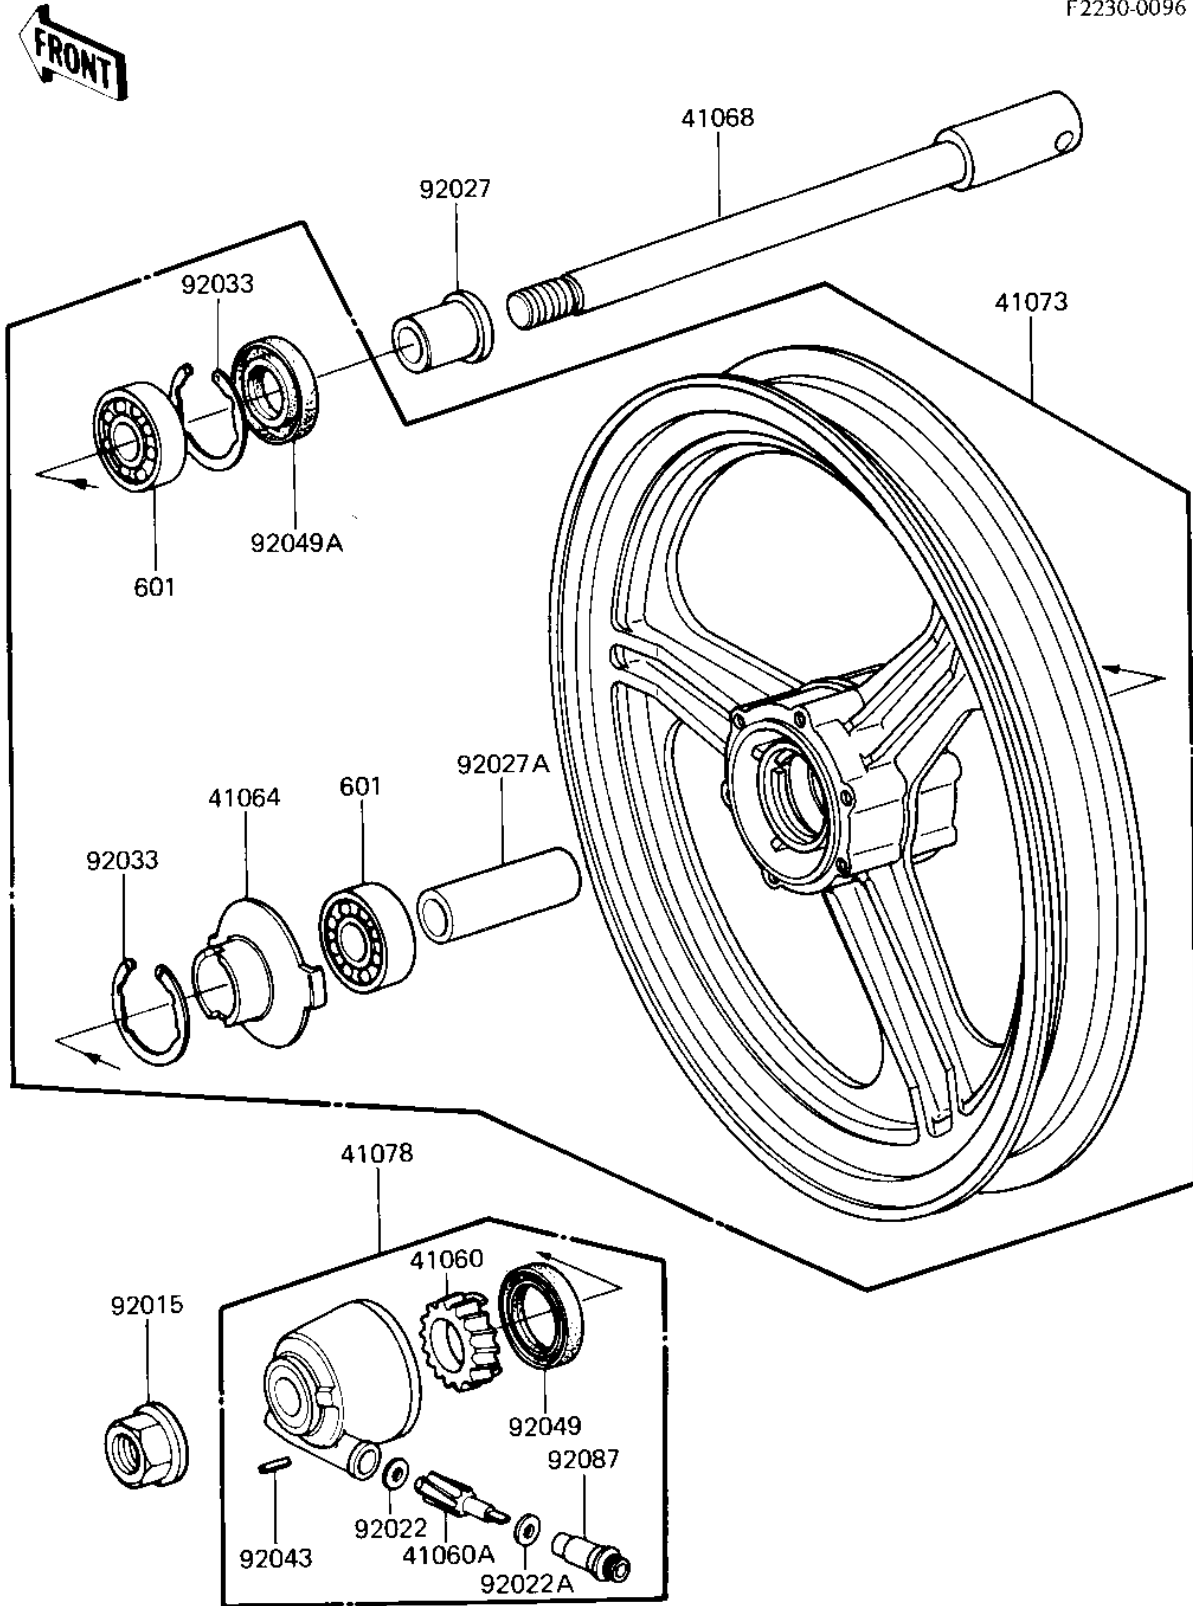

1985 GPz 750 Turbo PARTS DIAGRAM

FRONT WHEEL/HUB

F2230-0096

1985 GPz 750 Turbo PARTS LIST

FRONT WHEEL/HUB

ITEM NAME	PART NUMBER	QUANTITY
GEAR,SPEEDOMETER (Ref # 41060)	41059-026	1
PINION,SPEEDOMETER,9T (Ref # 41060A)	41060-1016	1
RECEIVER,SPEEDOMETER (Ref # 41064)	41064-1006	1
AXLE,FRONT,L=204M/M (Ref # 41068)	41068-1009	1
WHEEL-ASSY,FR,SOLID,R (Ref # 41073)	41073-1206-B1	1
CASE-ASSY-METER GEAR, (Ref # 41078)	41078-1024	1
NUT,14MM (Ref # 92015)	92015-1407	1
WASHER THRST SPD PINI (Ref # 92022)	41063-001	1
WASHER THRST SPD PINI (Ref # 92022A)	41063-001	1
COLLAR,FR AXLE L=30MM (Ref # 92027)	92027-1225	1
COLLAR,15.2X22X55 (Ref # 92027A)	92027-1505	1
CIRCLIP,42MM (Ref # 92033)	92033-1041	2
PIN,SPRING (Ref # 92043)	41082-001	1
OIL SEAL,BJN30427-C3 (Ref # 92049)	92049-1057	1
OIL SEAL,AG1144AO (Ref # 92049A)	92049-1058	1
BUSHING,METER GEAR (Ref # 92087)	92087-1002	1
UNAVAILABLE IN PRICE BOOK (Ref # 601)	601B63020	2