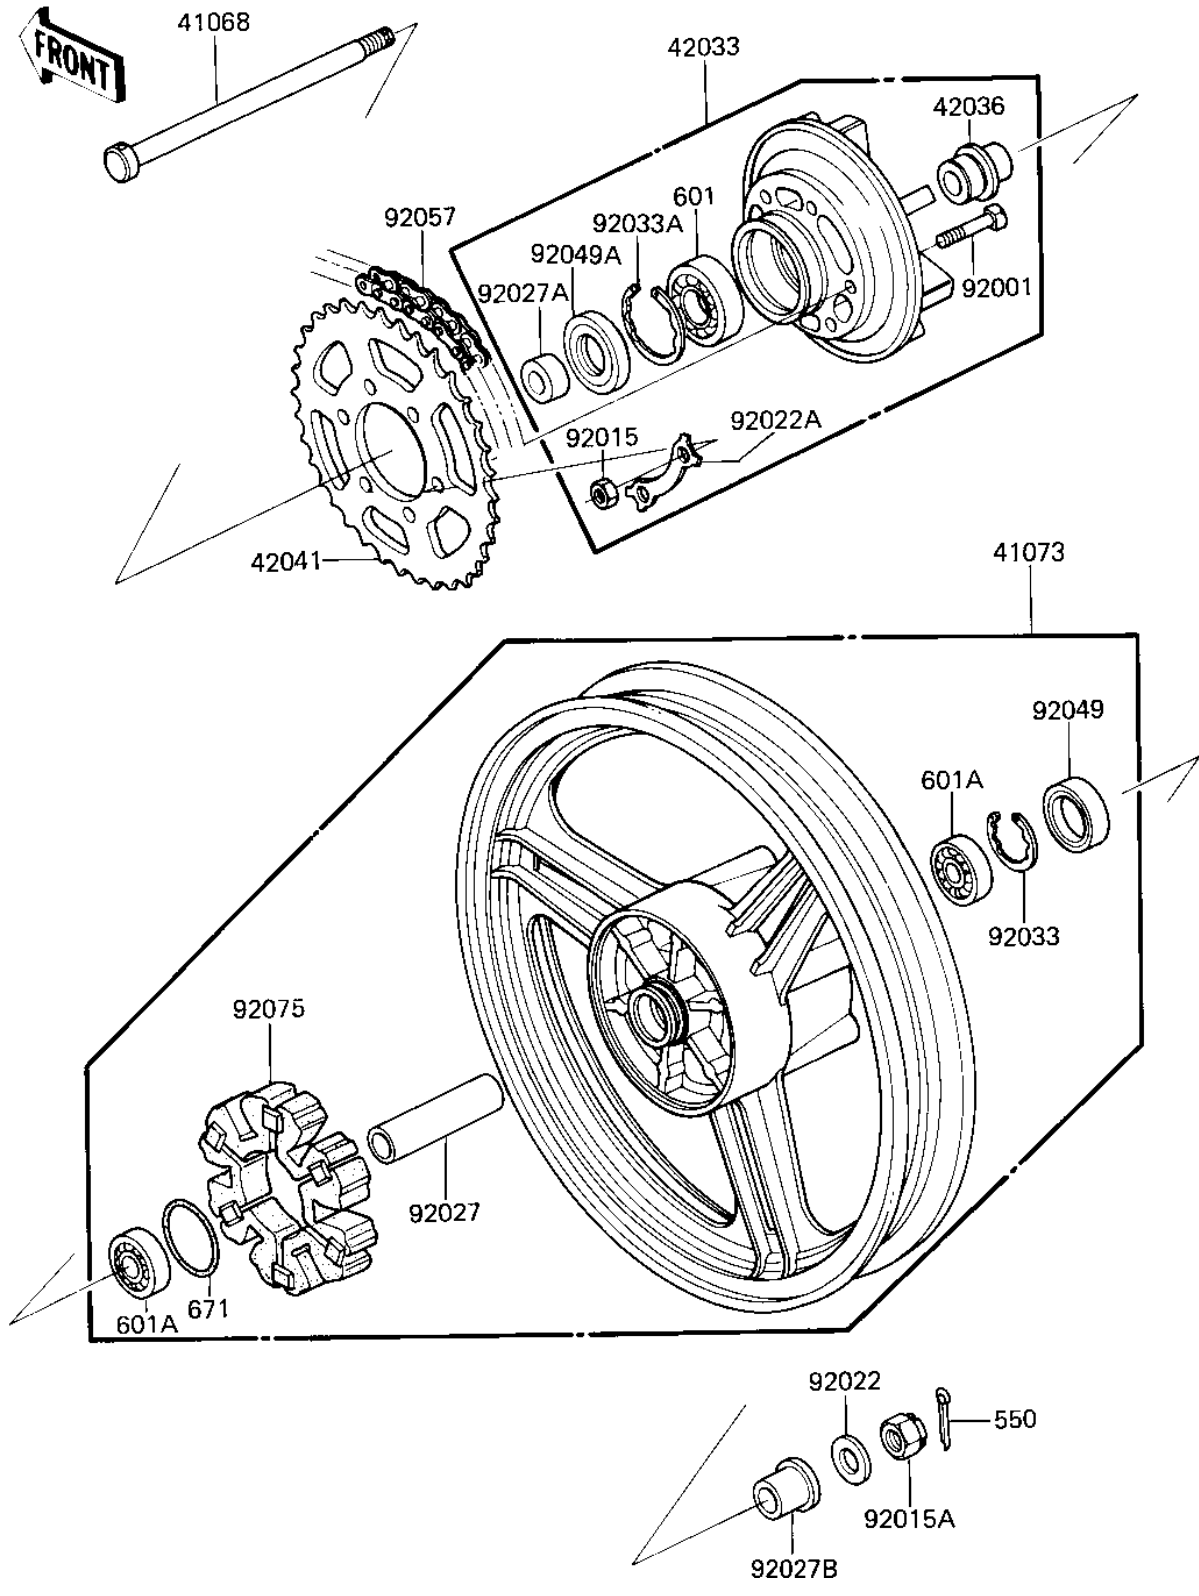

1984 GPz 750 Turbo PARTS DIAGRAM

REAR WHEEL/HUB/CHAIN

F2240-0132

1984 GPz 750 Turbo PARTS LIST

REAR WHEEL/HUB/CHAIN

ITEM NAME	PART NUMBER	QUANTITY
AXLE,RR (Ref # 41068)	41068-1126	1
WHEEL-ASSY,RR,SOLID,F (Ref # 41073)	41073-1216-B1	1
COUPLING-ASSY,RR HUB, (Ref # 42033)	42033-1055	1
SLEEVE,RR HUB L=33M/M (Ref # 42036)	42036-1036	1
SPROCKET-HUB,46T (Ref # 42041)	42041-1163	1
BOLT (Ref # 92001)	92001-161	6
NUT 10MM (Ref # 92015)	42045-005	6
NUT CASTLE,16MM (Ref # 92015A)	92015-055	1
WASHER SLEEVE (Ref # 92022)	42046-009	1
WASHER,LOCK (Ref # 92022A)	92022-1212	3
COLLAR,17.2X25X96 (Ref # 92027)	92027-1555	1
COLLAR,RR AXLE,LH (Ref # 92027A)	92027-1562	1
COLLAR,17X28X33 (Ref # 92027B)	92027-1566	1
CIRCLIP,47M/M (Ref # 92033)	92033-1042	1
CIRCLIP,62M/M (Ref # 92033A)	92033-1044	1
OIL SEAL (Ref # 92049)	92050-027	1
OIL SEAL (Ref # 92049A)	92050-027	1
DR CHAIN EK630 98L (Ref # 92057)	92057-1152	1
SHOCK DAMPER,REAR HUB (Ref # 92075)	42014-033	1
PIN-COTTER,4.0X35 (Ref # 550)	550D4035	1
BALL BEARING,#6206 (Ref # 601)	601B6206	1
BRG,BALL,#6303ZZC3 (Ref # 601A)	601B6303ZZ	2
"0" RING,65MM (Ref # 671)	671B2565	1