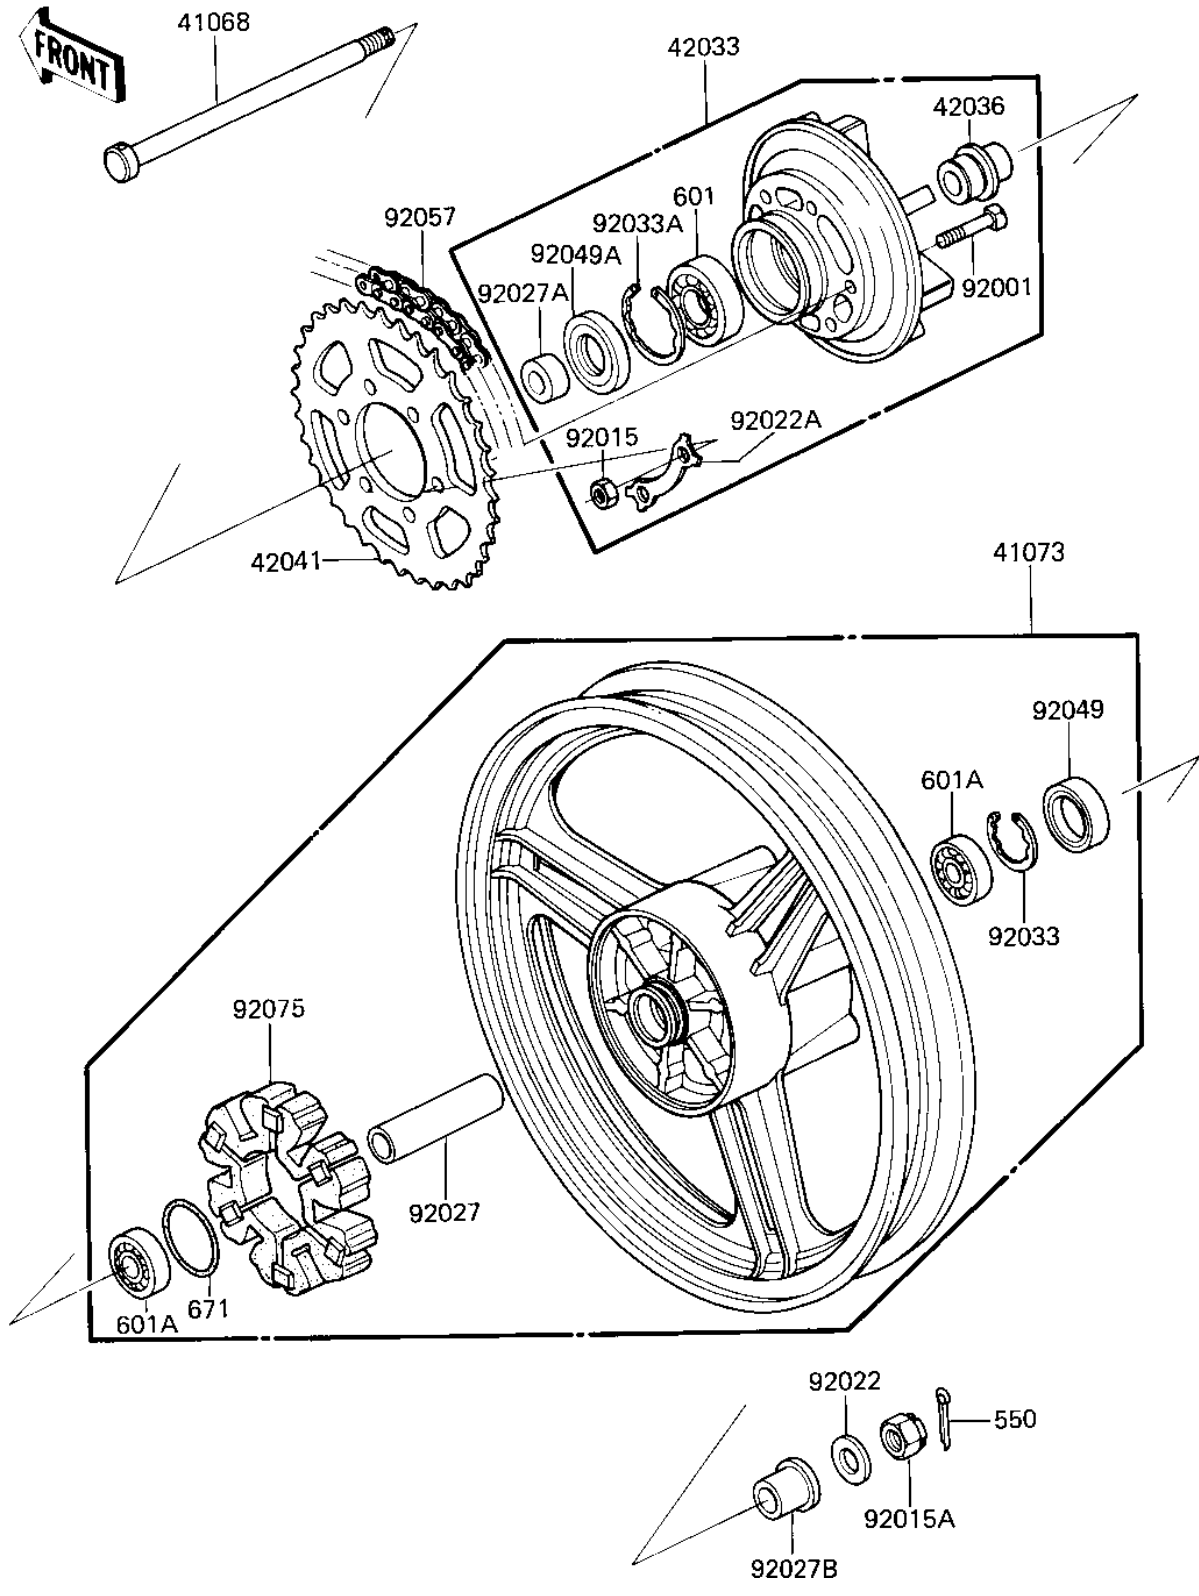

1985 GPz 750 Turbo PARTS DIAGRAM

REAR WHEEL/HUB/CHAIN

F2240-0132

1985 GPz 750 Turbo PARTS LIST

REAR WHEEL/HUB/CHAIN

ITEM NAME	PART NUMBER	QUANTITY
AXLE,RR (Ref # 41068)	41068-1126	1
WHEEL-ASSY,RR,SOLID,F (Ref # 41073)	41073-1216-B1	1
COUPLING-ASSY,RR HUB, (Ref # 42033)	42033-1055	1
SLEEVE,RR HUB L=33M/M (Ref # 42036)	42036-1036	1
SPROCKET-HUB,46T (Ref # 42041)	42041-1163	1
BOLT (Ref # 92001)	92001-161	6
NUT 10MM (Ref # 92015)	42045-005	6
NUT CASTLE,16MM (Ref # 92015A)	92015-055	1
WASHER SLEEVE (Ref # 92022)	42046-009	1
WASHER,LOCK (Ref # 92022A)	92022-1212	3
COLLAR,17.2X25X96 (Ref # 92027)	92027-1555	1
COLLAR,RR AXLE,LH (Ref # 92027A)	92027-1562	1
COLLAR,17X28X33 (Ref # 92027B)	92027-1566	1
CIRCLIP,47M/M (Ref # 92033)	92033-1042	1
CIRCLIP,62M/M (Ref # 92033A)	92033-1044	1
OIL SEAL (Ref # 92049)	92050-027	1
OIL SEAL (Ref # 92049A)	92050-027	1
DR CHAIN EK630 98L (Ref # 92057)	92057-1152	1
SHOCK DAMPER,REAR HUB (Ref # 92075)	42014-033	1
PIN-COTTER,4.0X35 (Ref # 550)	550D4035	1
BALL BEARING,#6206 (Ref # 601)	601B6206	1
BRG,BALL,#6303ZZC3 (Ref # 601A)	601B6303ZZ	2
"0" RING,65MM (Ref # 671)	671B2565	1