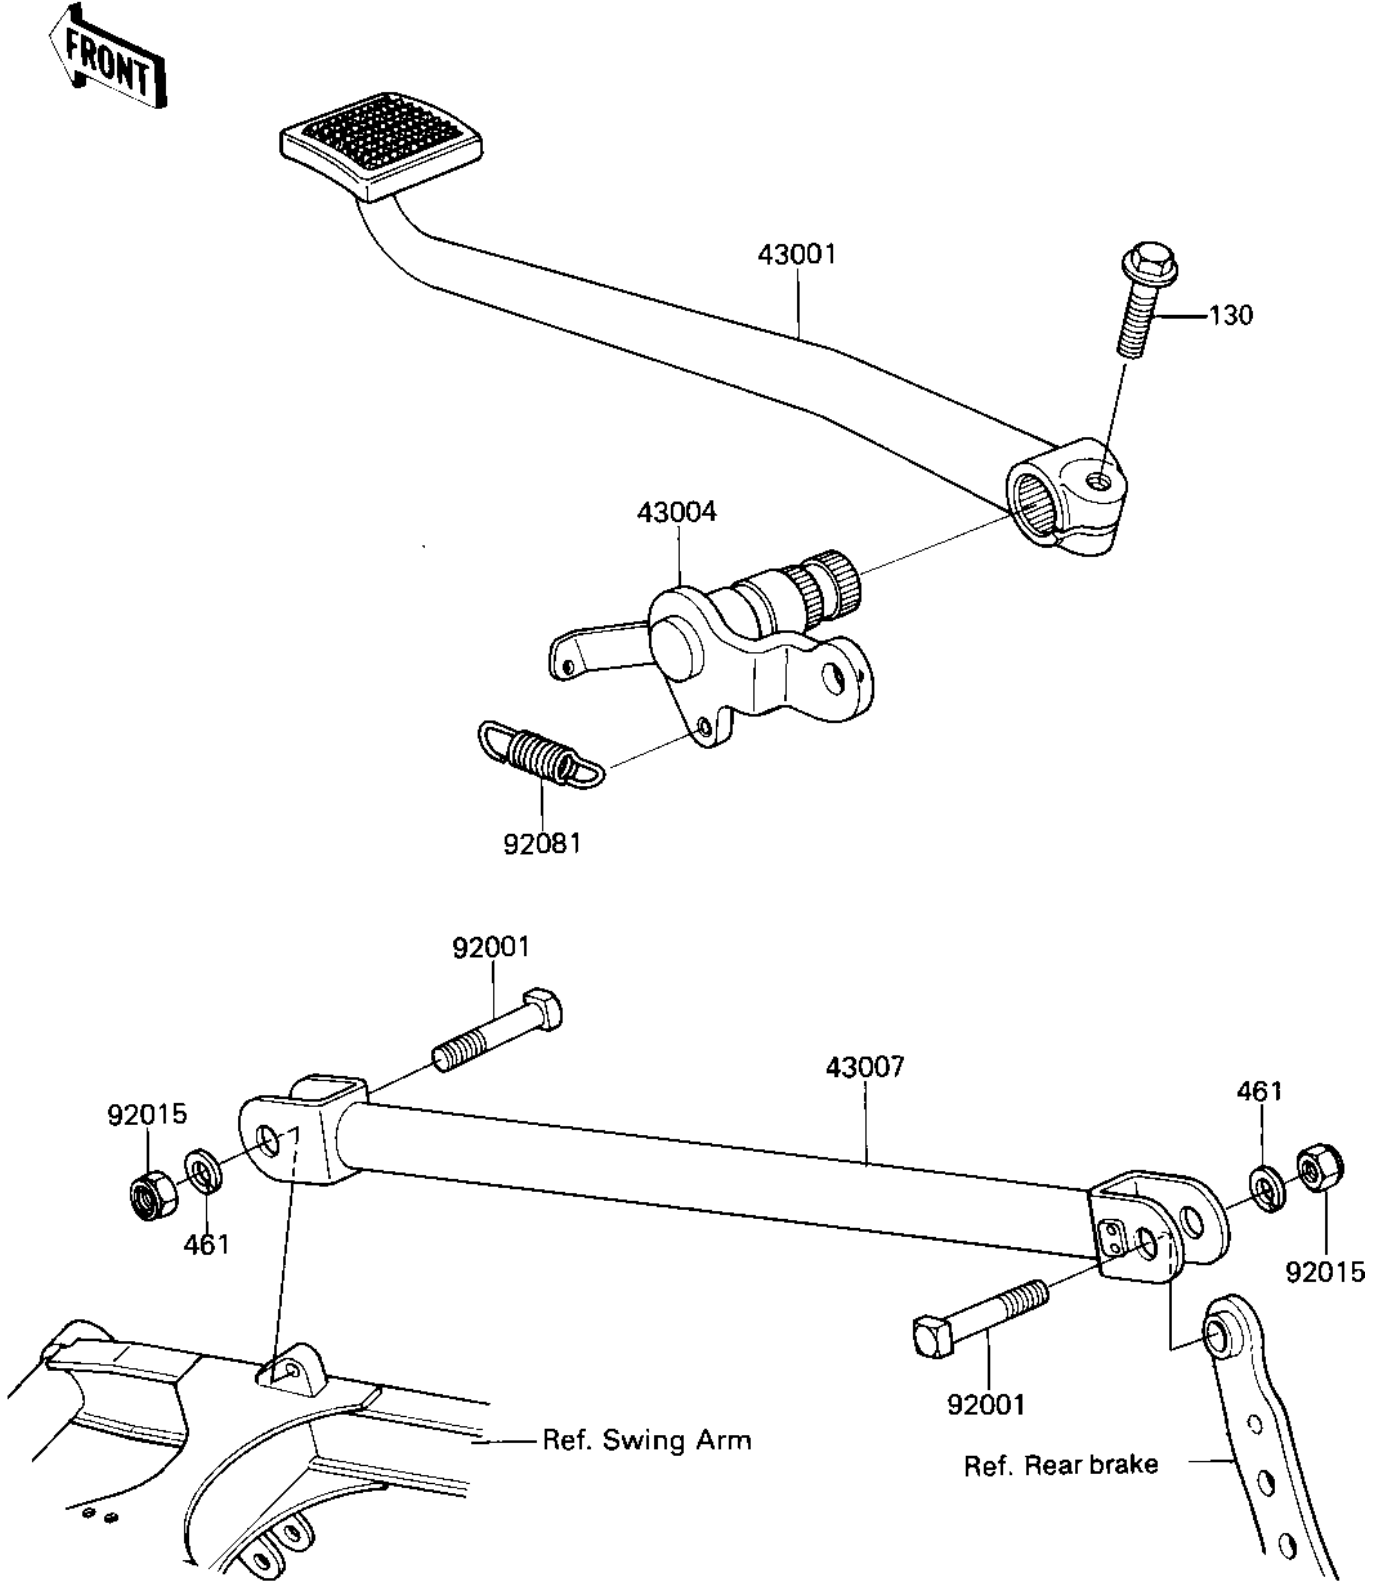

1984 GPz 750 Turbo PARTS DIAGRAM

BRAKE PEDAL/TORQUE LINK

F2260-0125

1984 GPz 750 Turbo PARTS LIST

BRAKE PEDAL/TORQUE LINK

ITEM NAME	PART NUMBER	QUANTITY
LEVER-BRAKE,PEDAL (Ref # 43001)	43001-1156	1
SHAFT-BRAKE (Ref # 43004)	43004-1101	1
ROD-TORQUE (Ref # 43007)	43007-1046	1
BOLT,10X37 (Ref # 92001)	92001-1646	2
NUT,LOCK,10MM,BLACK (Ref # 92015)	92015-1189	2
SPRING,SIDE STAND,BLA (Ref # 92081)	92081-1561	1
BOLT-FLANGED (Ref # 130)	130Y0825	1
WASHER-SPRING,10MM (Ref # 461)	461K1000	2