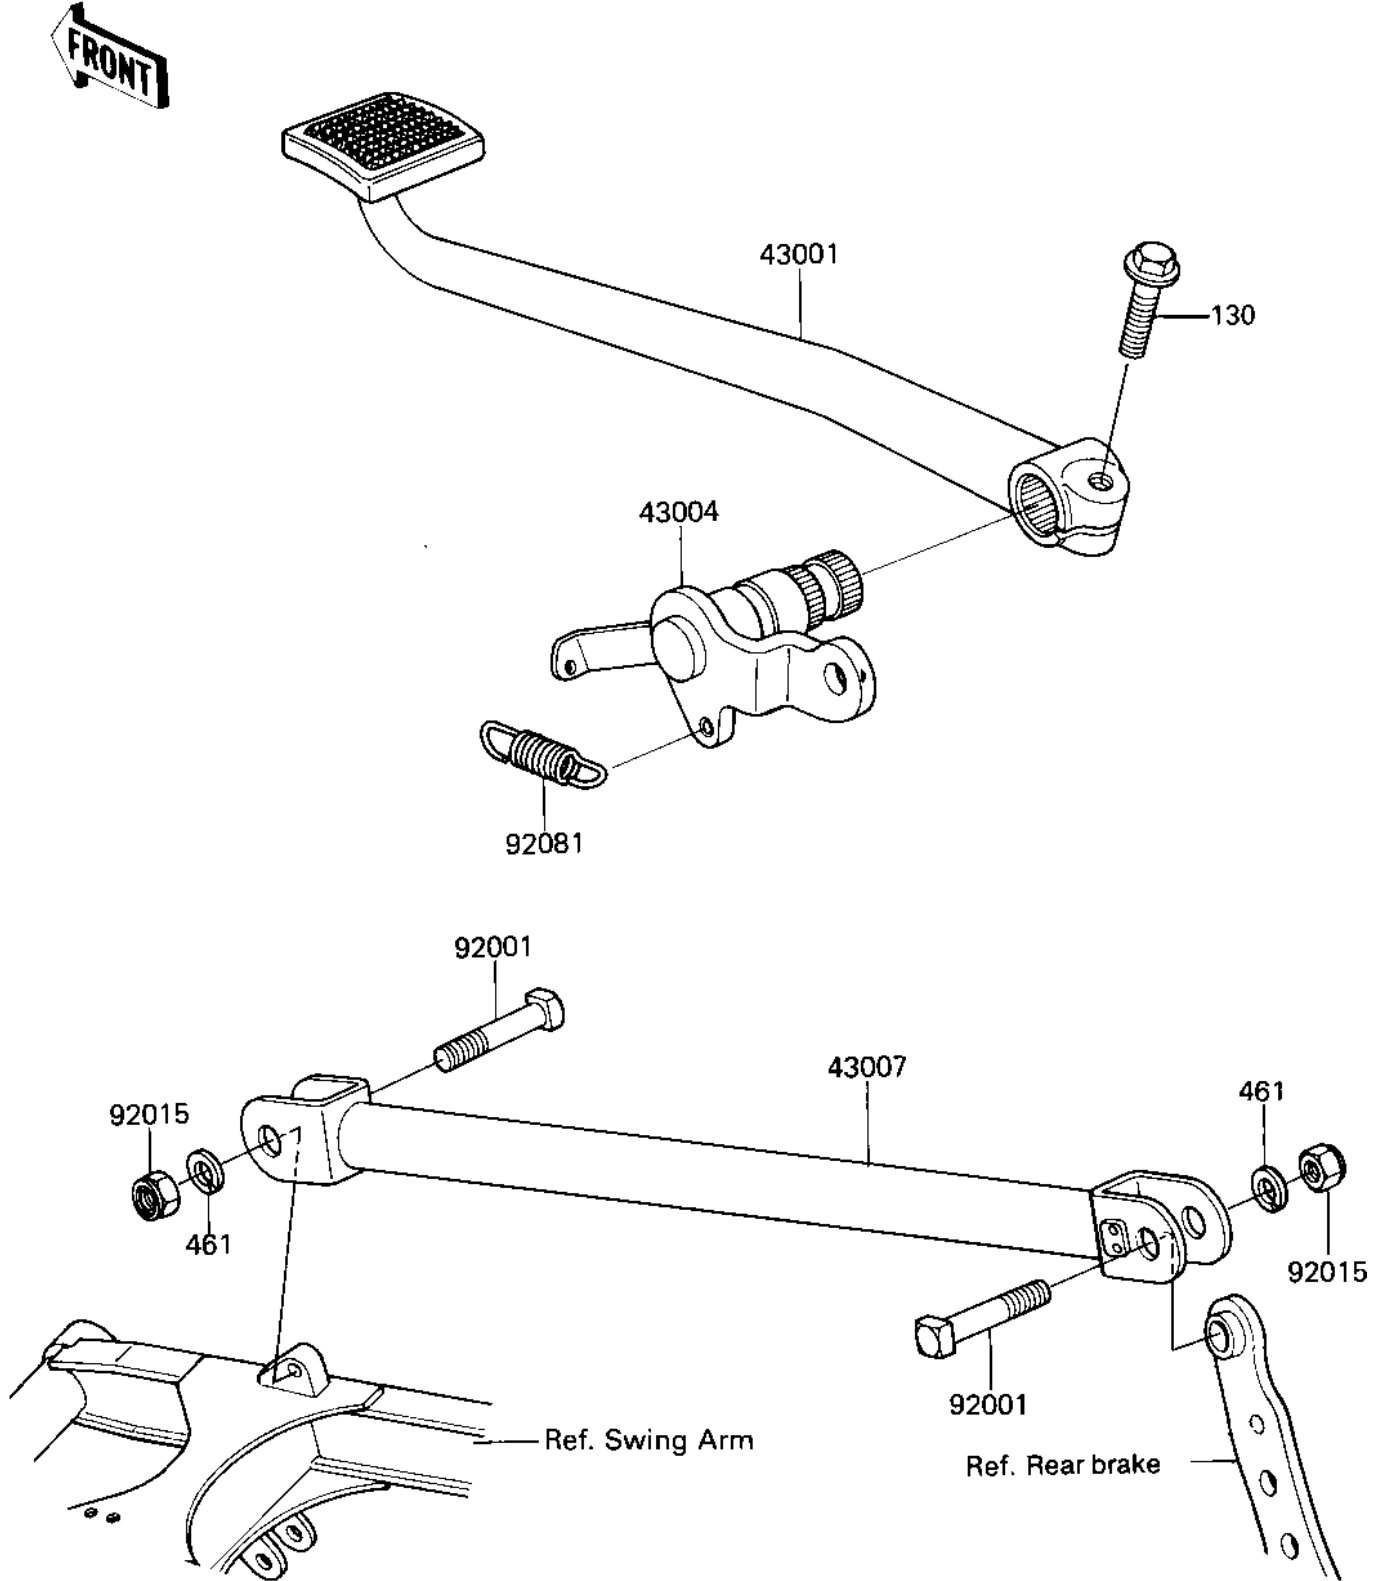

# 1985 GPz 750 Turbo PARTS DIAGRAM

## BRAKE PEDAL/TORQUE LINK

F2260-0125

# 1985 GPz 750 Turbo PARTS LIST

## BRAKE PEDAL/TORQUE LINK

ITEM NAME	PART NUMBER	QUANTITY
LEVER-BRAKE,PEDAL (Ref # 43001)	43001-1156	1
SHAFT-BRAKE (Ref # 43004)	43004-1101	1
ROD-TORQUE (Ref # 43007)	43007-1046	1
BOLT,10X37 (Ref # 92001)	92001-1646	2
NUT,LOCK,10MM,BLACK (Ref # 92015)	92015-1189	2
SPRING,SIDE STAND,BLA (Ref # 92081)	92081-1561	1
BOLT-FLANGED (Ref # 130)	130Y0825	1
WASHER-SPRING,10MM (Ref # 461)	461K1000	2