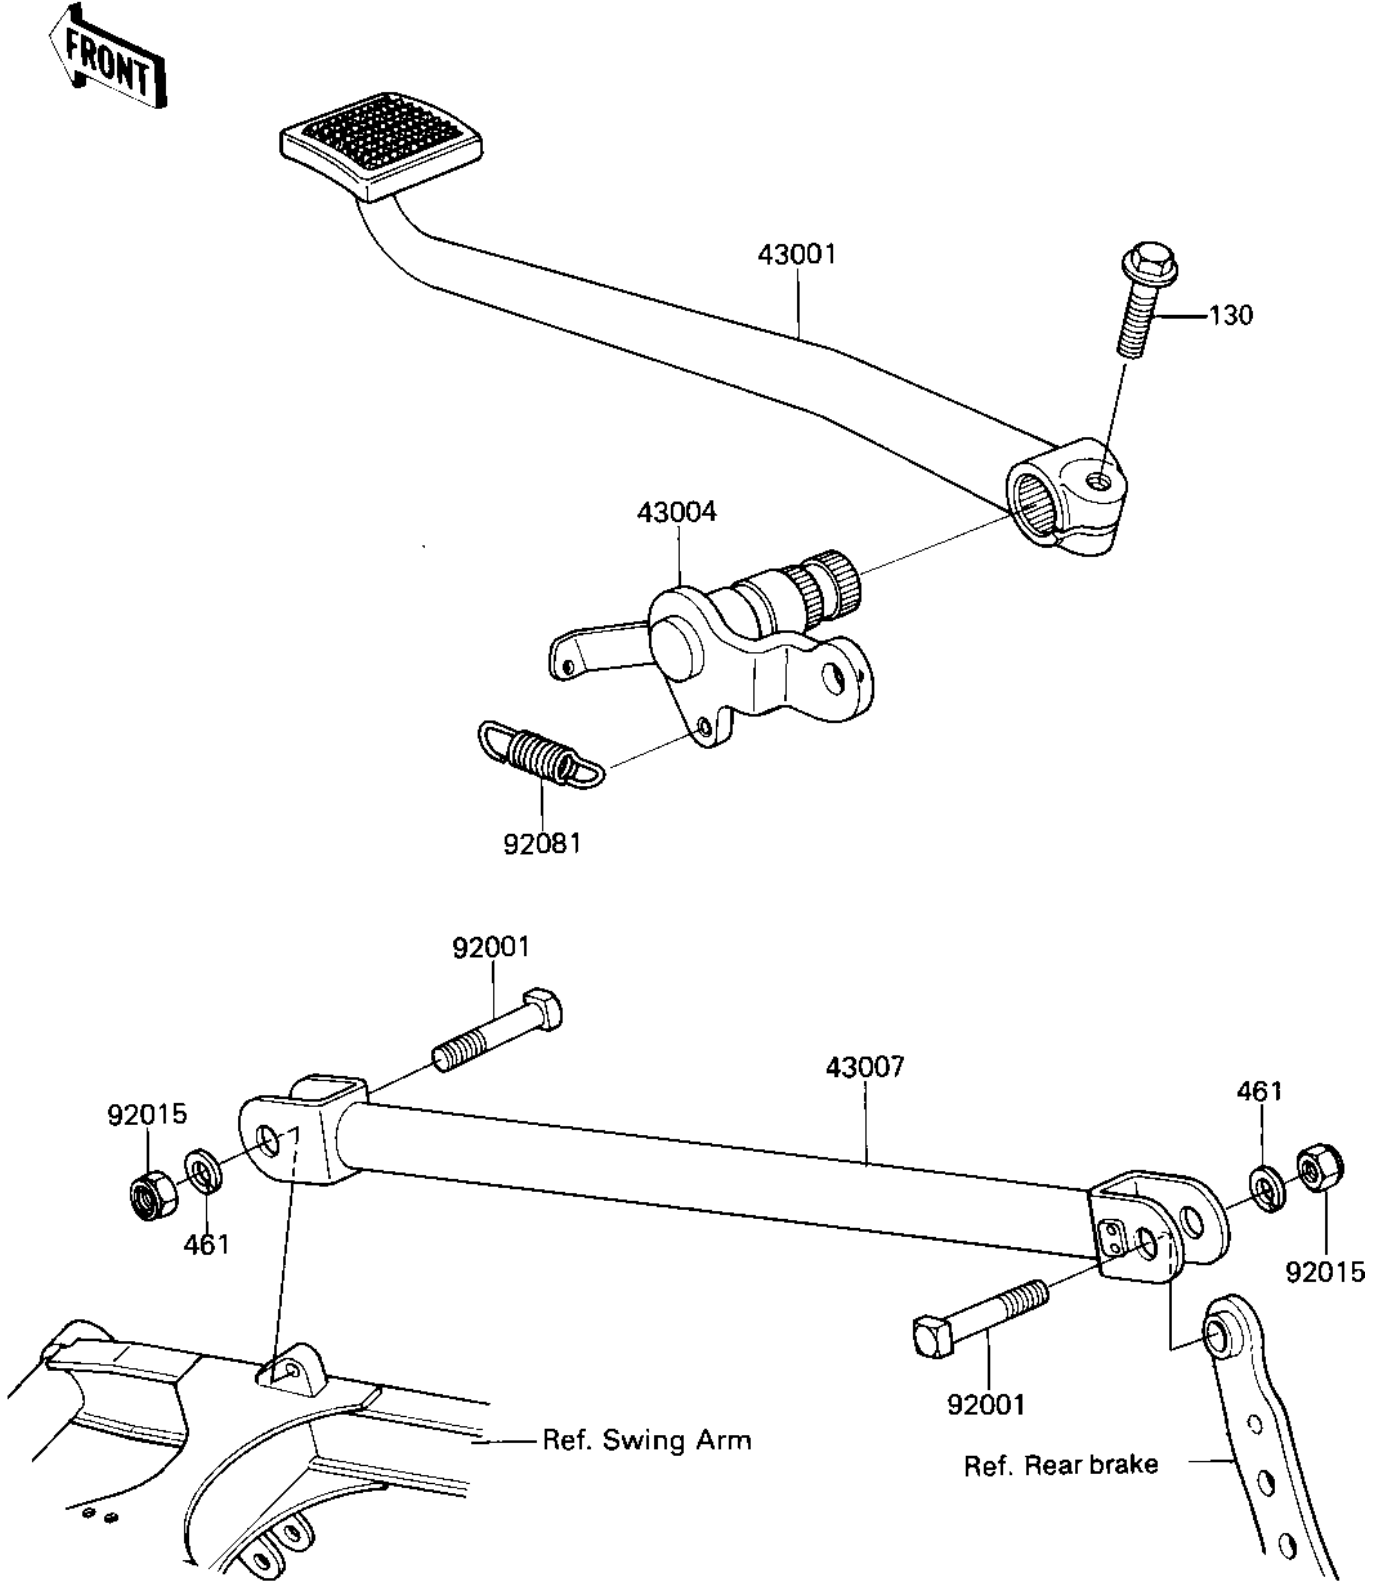

1985 GPz 750 Turbo PARTS DIAGRAM

BRAKE PEDAL/TORQUE LINK

F2260-0125

1985 GPz 750 Turbo PARTS LIST

BRAKE PEDAL/TORQUE LINK

ITEM NAME	PART NUMBER	QUANTITY
LEVER-BRAKE,PEDAL (Ref # 43001)	43001-1156	1
SHAFT-BRAKE (Ref # 43004)	43004-1101	1
ROD-TORQUE (Ref # 43007)	43007-1046	1
BOLT,10X37 (Ref # 92001)	92001-1646	2
NUT,LOCK,10MM,BLACK (Ref # 92015)	92015-1189	2
SPRING,SIDE STAND,BLA (Ref # 92081)	92081-1561	1
BOLT-FLANGED (Ref # 130)	130Y0825	1
WASHER-SPRING,10MM (Ref # 461)	461K1000	2