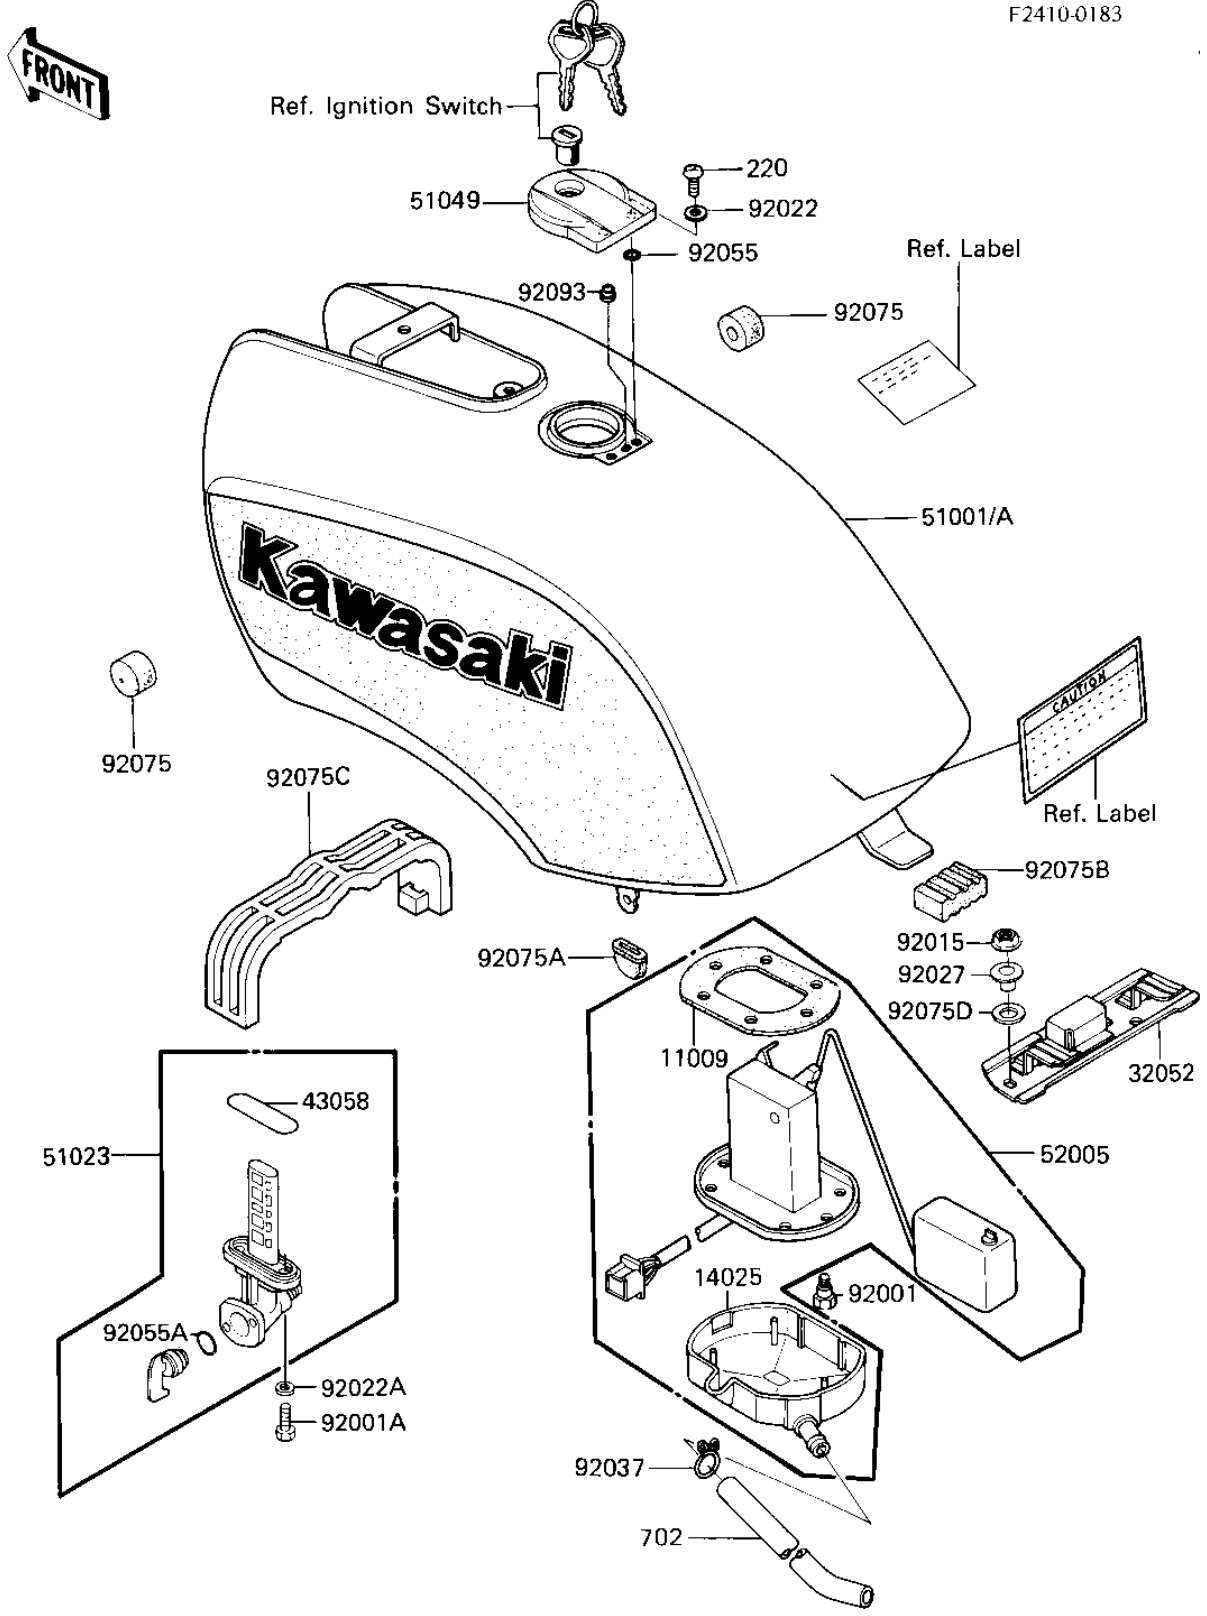

1984 GPz 750 Turbo PARTS DIAGRAM

FUEL TANK

F2410-0183

1984 GPz 750 Turbo PARTS LIST

FUEL TANK

ITEM NAME	PART NUMBER	QUANTITY
GASKET (Ref # 11009)	11009-1037	1
COVER,FUEL GAUGE (Ref # 14025)	14024-1434	1
BRACKET-TANK,RR (Ref # 32052)	32052-1180	1
"O" RING (Ref # 43058)	51039-010	1
TANK-COMP-FUEL,EBONY (Ref # 51001)	51002-5117-H8	1
TANK-FUEL,EBONY (Ref # 51001A)	51002-5118-H8	1
TAP-ASSY (Ref # 51023)	51023-1054	1
CAP-TANK,FUEL (Ref # 51049)	51049-1097	1
GAUGE,FUEL (Ref # 52005)	52005-1054	1
BOLT,FUEL GAUGE FIT (Ref # 92001)	92001-1069	6
BOLT,6X20,FUEL TAP (Ref # 92001A)	92001-1091	2
NUT-6MM (Ref # 92015)	92015-1078	2
WASHER,PLAIN (Ref # 92022)	92022-1038	2
WASHER-PLAIN (Ref # 92022A)	92022-183	2
COLLAR,L=7.4 (Ref # 92027)	92027-1848	2
CLAMP,CHAIN OILER (Ref # 92037)	92037-147	1
"O" RING (Ref # 92055)	92055-1023	2
"O" RING (Ref # 92055A)	92055-1036	1
DAMPER RUBBER,FL TANK (Ref # 92075)	92075-125	2
DAMPER,SIDE COVER (Ref # 92075A)	92075-1445	2
DAMPER,FUEL TANK,RR (Ref # 92075B)	92075-1447	1
DAMPER,FUEL TANK (Ref # 92075C)	92075-1556	1
DAMPER,COWLING STAY (Ref # 92075D)	92075-1564	2
OIL SEAL,FUEL TANK (Ref # 92093)	92093-1030	1
SCREW PAN HEAD 5X10 (Ref # 220)	220B0510	2
TUBE-BREATHER (BULK) (Ref # 702)	702A071000	1