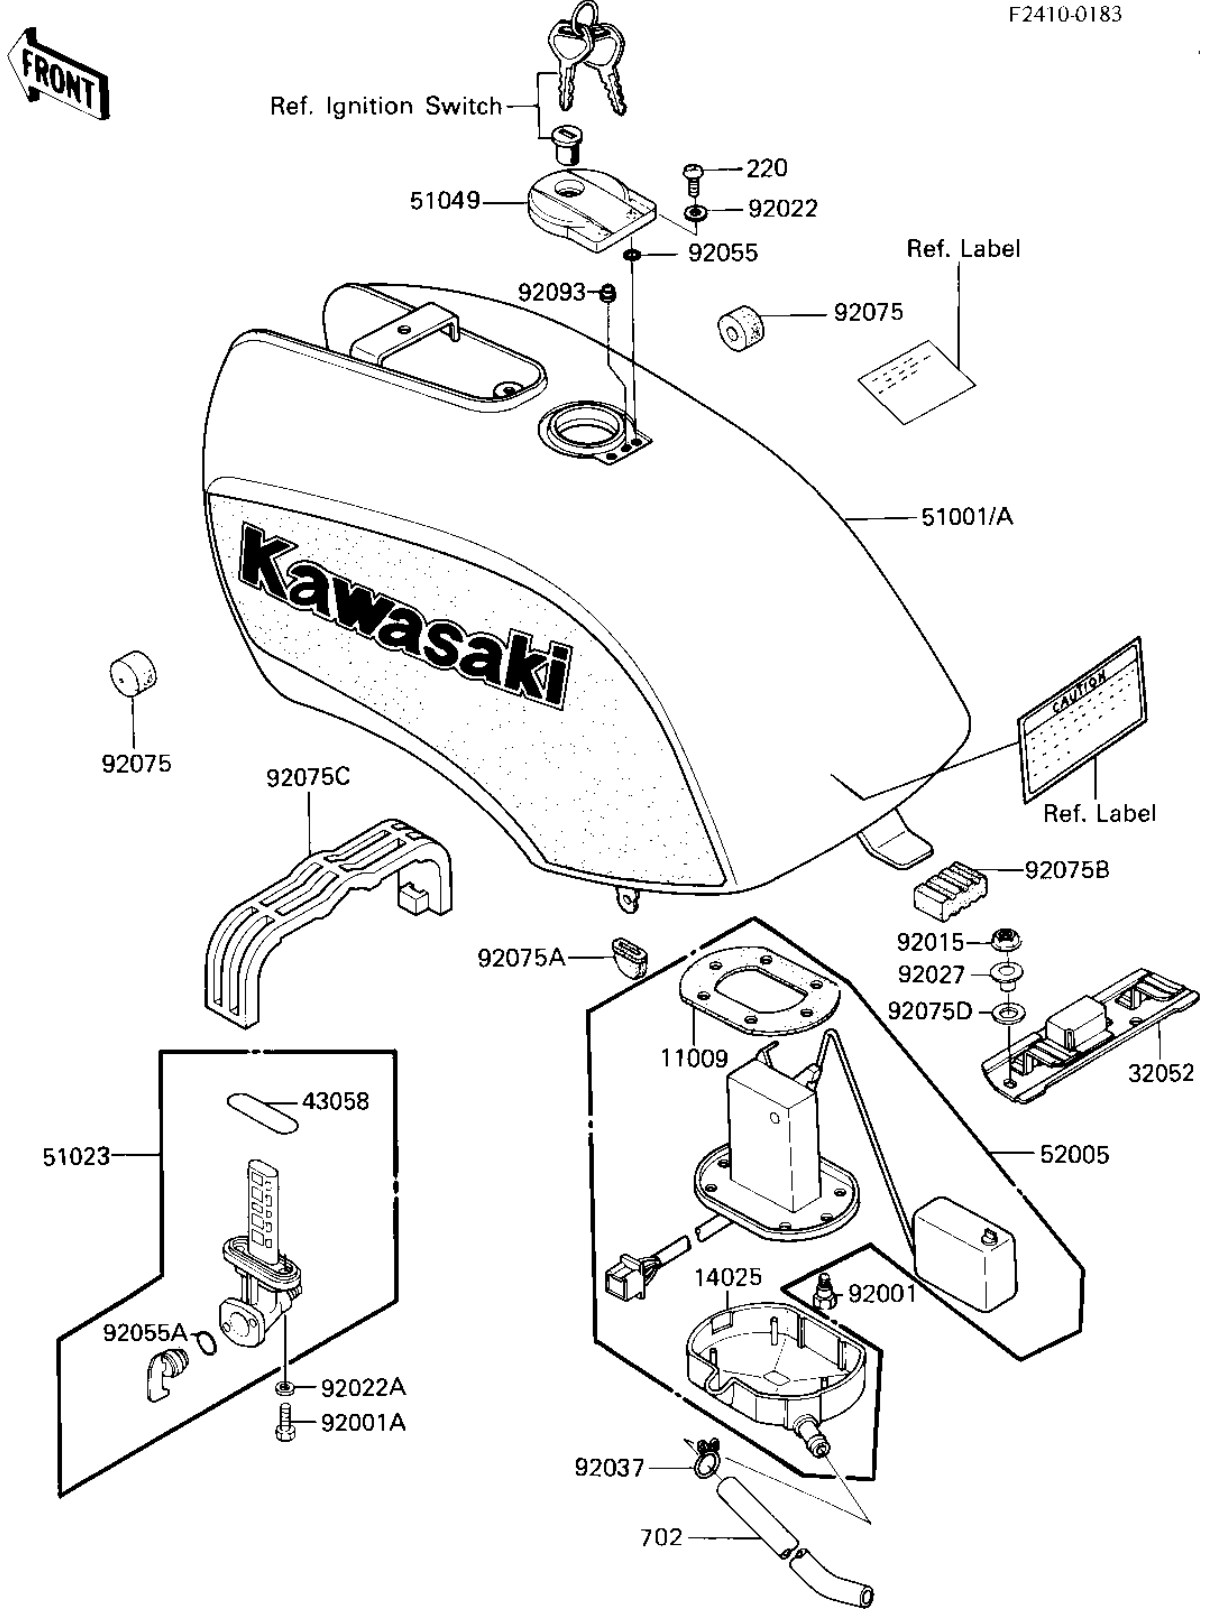

1985 GPz 750 Turbo PARTS DIAGRAM

FUEL TANK

F2410-0183

1985 GPz 750 Turbo PARTS LIST

FUEL TANK

ITEM NAME	PART NUMBER	QUANTITY
GASKET (Ref # 11009)	11009-1037	1
COVER,FUEL GAUGE (Ref # 14025)	14024-1434	1
BRACKET-TANK,RR (Ref # 32052)	32052-1180	1
"O" RING (Ref # 43058)	51039-010	1
TANK-COMP-FUEL,EBONY (Ref # 51001)	51002-5117-H8	1
TANK-FUEL,EBONY (Ref # 51001A)	51002-5118-H8	1
TAP-ASSY (Ref # 51023)	51023-1054	1
CAP-TANK,FUEL (Ref # 51049)	51049-1097	1
GAUGE,FUEL (Ref # 52005)	52005-1054	1
BOLT,FUEL GAUGE FIT (Ref # 92001)	92001-1069	6
BOLT,6X20,FUEL TAP (Ref # 92001A)	92001-1091	2
NUT-6MM (Ref # 92015)	92015-1078	2
WASHER,PLAIN (Ref # 92022)	92022-1038	2
WASHER-PLAIN (Ref # 92022A)	92022-183	2
COLLAR,L=7.4 (Ref # 92027)	92027-1848	2
CLAMP,CHAIN OILER (Ref # 92037)	92037-147	1
"O" RING (Ref # 92055)	92055-1023	2
"O" RING (Ref # 92055A)	92055-1036	1
DAMPER RUBBER,FL TANK (Ref # 92075)	92075-125	2
DAMPER,SIDE COVER (Ref # 92075A)	92075-1445	2
DAMPER,FUEL TANK,RR (Ref # 92075B)	92075-1447	1
DAMPER,FUEL TANK (Ref # 92075C)	92075-1556	1
DAMPER,COWLING STAY (Ref # 92075D)	92075-1564	2
OIL SEAL,FUEL TANK (Ref # 92093)	92093-1030	1
SCREW PAN HEAD 5X10 (Ref # 220)	220B0510	2
TUBE-BREATHER (BULK) (Ref # 702)	702A071000	1