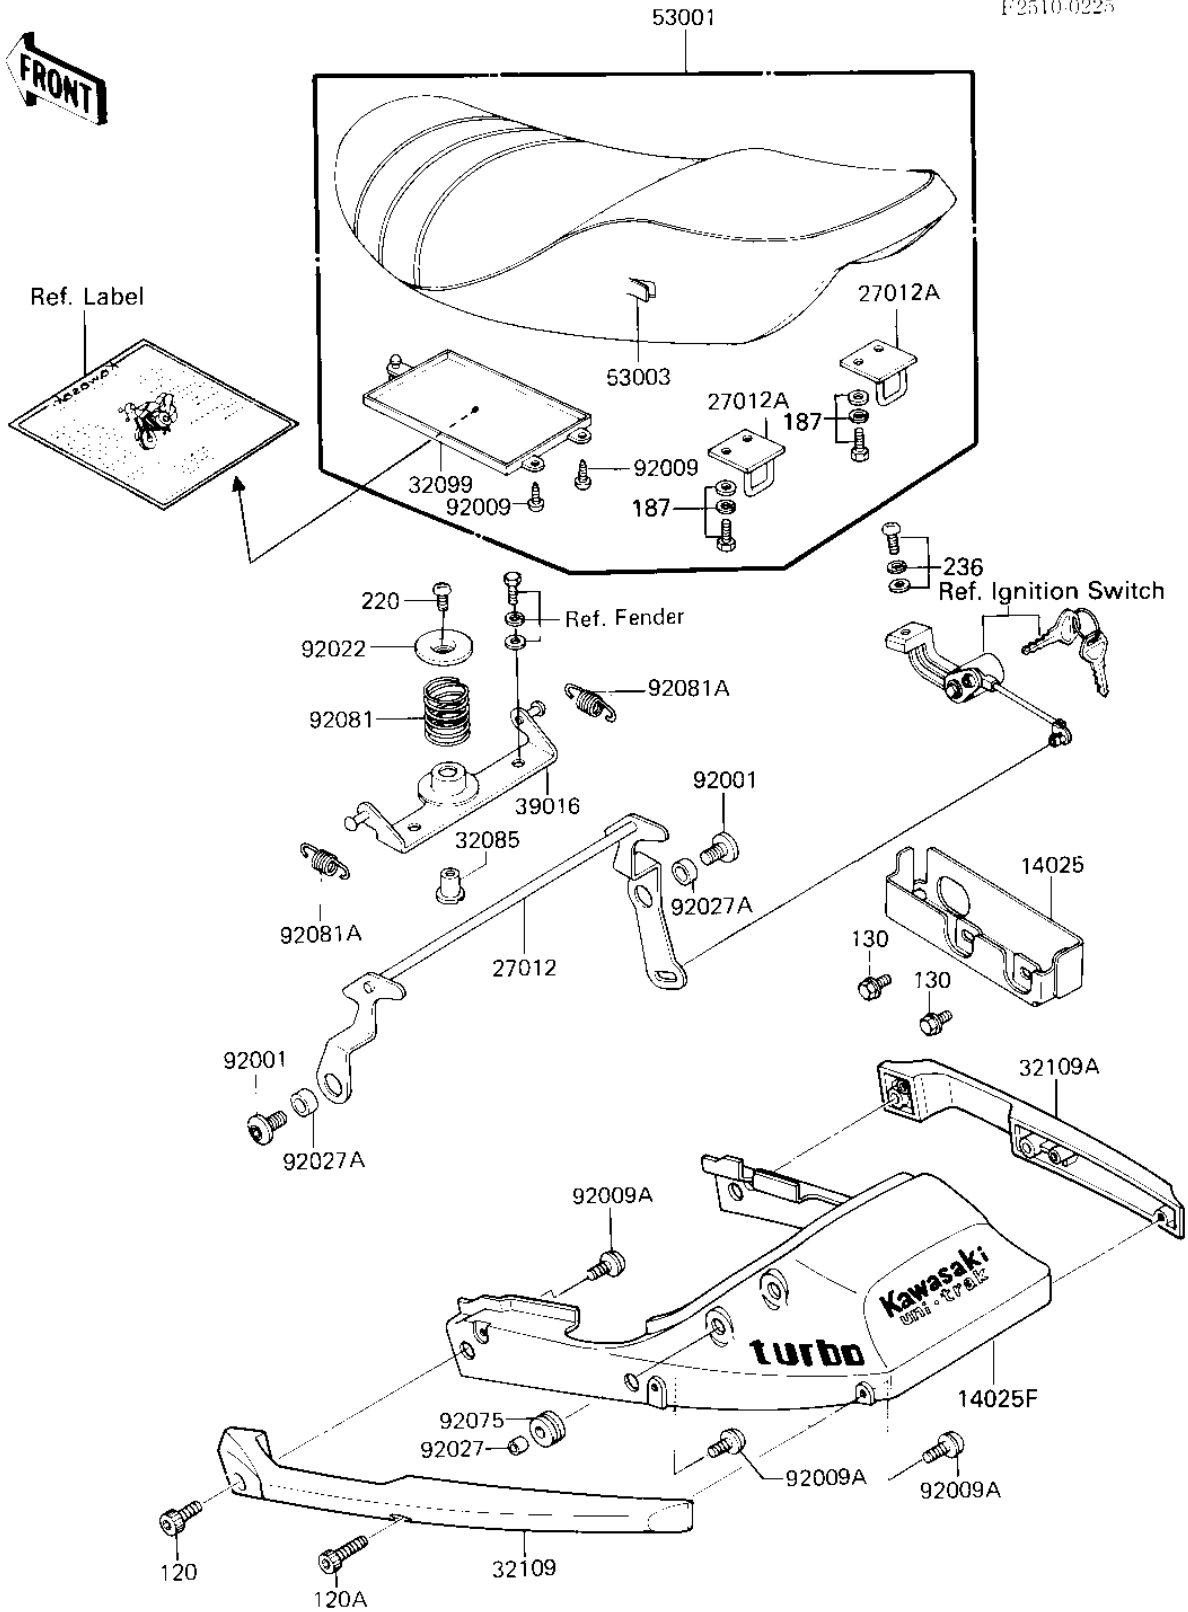

1984 GPz 750 Turbo PARTS DIAGRAM

SEAT/SEAT COVER

F2510-0225

1984 GPz 750 Turbo PARTS LIST

SEAT/SEAT COVER

ITEM NAME	PART NUMBER	QUANTITY
COVER,SEAT LOCK (Ref # 14025)	14025-1656	1
COVER,SEAT,EBONY (Ref # 14025F)	14025-5137-H8	1
HOOK,SEAT LOCK (Ref # 27012)	27012-1039	1
HOOK, SEAT (Ref # 27012A)	53008-021	2
STOPPER,SPRING (Ref # 32085)	32085-1130	1
CASE (Ref # 32099)	32099-011	1
GRIP-FRAME,SEAT,LH (Ref # 32109)	32109-1046	1
GRIP-FRAME,SEAT,RH (Ref # 32109A)	32109-1047	1
BRACKET-SPRING MOUNT, (Ref # 39016)	39016-1003	1
SEAT-ASSY,DUAL (Ref # 53001)	53001-1417	1
LEATHER,SEAT (Ref # 53003)	53003-1102	1
BOLT,8X16 (Ref # 92001)	92001-1841	2
SCREW (Ref # 92009)	92009-1043	2
SCREW,SEAT COVER (Ref # 92009A)	92009-1186	6
WASHER,SEAT (Ref # 92022)	92022-1411	1
COLLAR,6.8X10X8.5 (Ref # 92027)	92027-129	4
COLLAR,8.2X13X6 (Ref # 92027A)	92027-1565	2
DAMPER RUBBER (Ref # 92075)	92075-1028	4
SPRING,SEAT REMOVER (Ref # 92081)	92081-1579	1
SPRING,HOOK RETURN (Ref # 92081A)	92081-1580	2
BOLT-SOCKET (Ref # 120)	120S0825	2
BOLT-SOCKET,8X35,BLAC (Ref # 120A)	120S0835	2
BOLT,FLANGED,6X10 (Ref # 130)	130B0610	2
BOLT 6X14 (Ref # 187)	187B0614	4
SCREW PAN HEAD 6X10 (Ref # 220)	220B0610	1
SCREW-PAN-WSP-CROS (Ref # 236)	236B0612	1