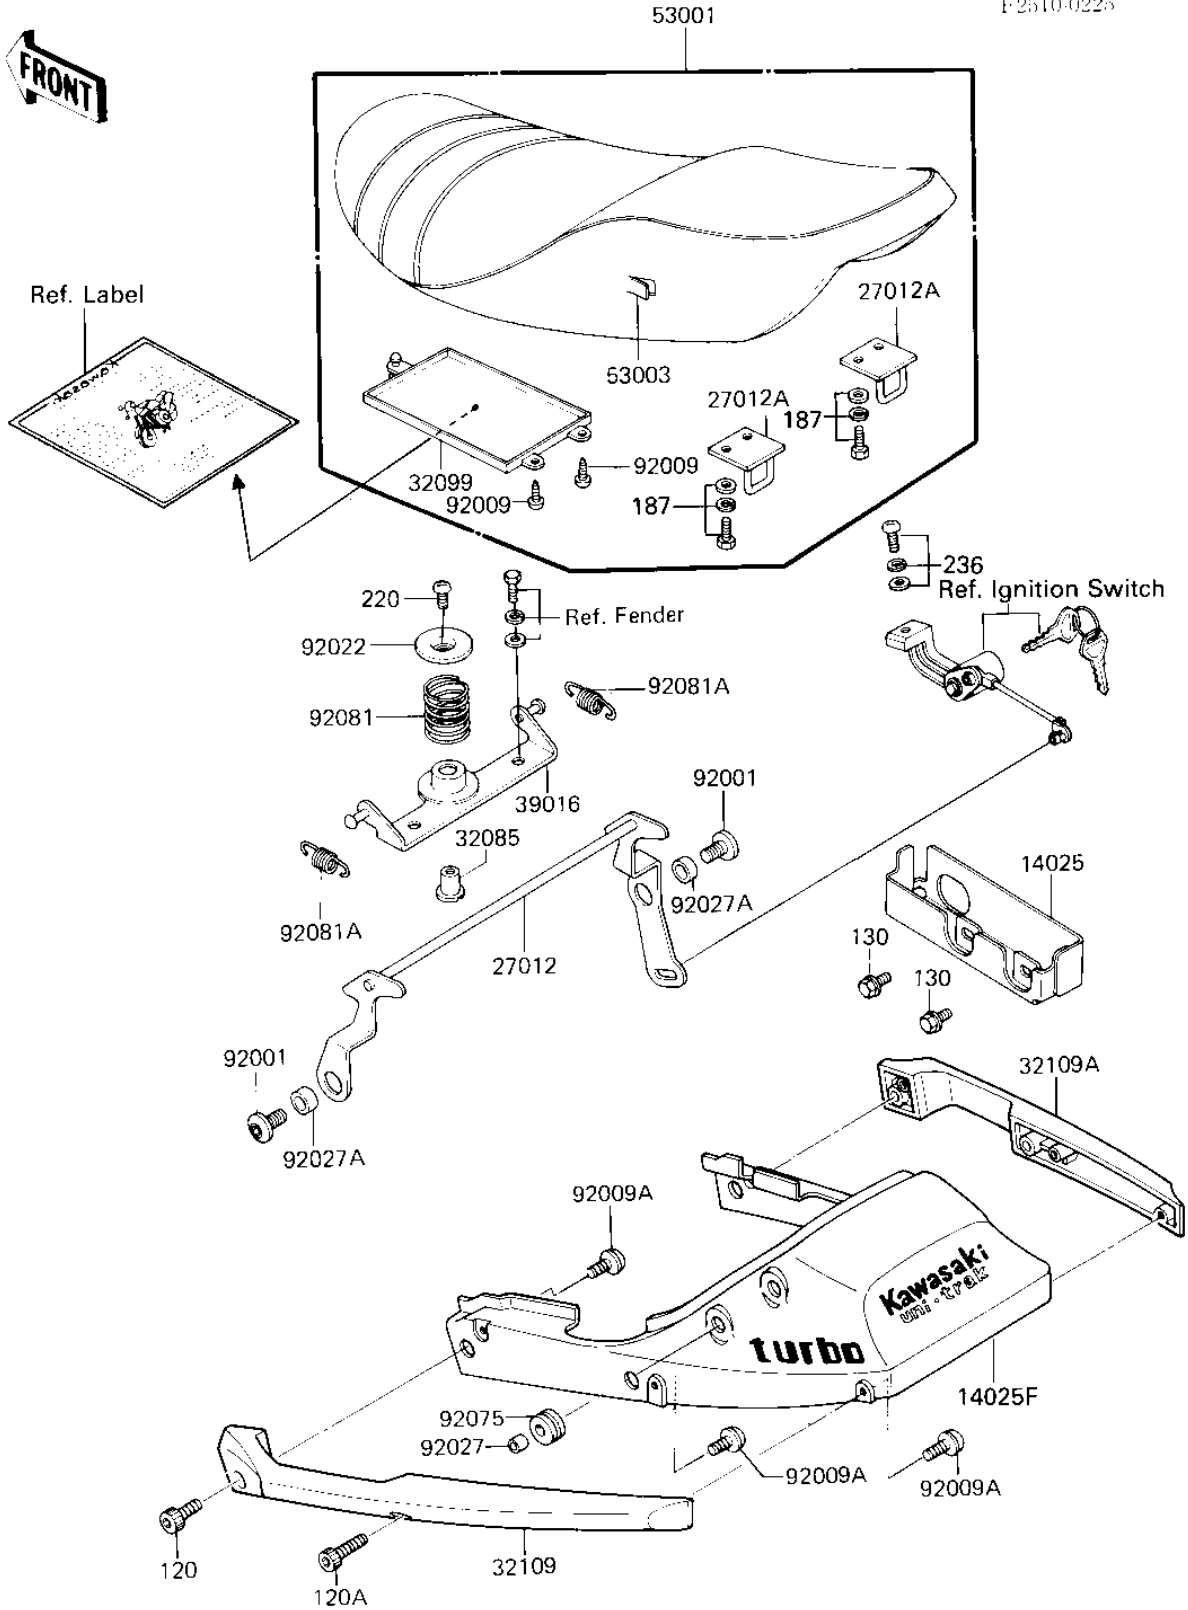

1985 GPz 750 Turbo PARTS DIAGRAM

SEAT/SEAT COVER

F2510-0225

1985 GPz 750 Turbo PARTS LIST

SEAT/SEAT COVER

ITEM NAME	PART NUMBER	QUANTITY
COVER,SEAT LOCK (Ref # 14025)	14025-1656	1
COVER,SEAT,EBONY (Ref # 14025F)	14025-5137-H8	1
HOOK,SEAT LOCK (Ref # 27012)	27012-1039	1
HOOK, SEAT (Ref # 27012A)	53008-021	2
STOPPER,SPRING (Ref # 32085)	32085-1130	1
CASE (Ref # 32099)	32099-011	1
GRIP-FRAME,SEAT,LH (Ref # 32109)	32109-1046	1
GRIP-FRAME,SEAT,RH (Ref # 32109A)	32109-1047	1
BRACKET-SPRING MOUNT, (Ref # 39016)	39016-1003	1
SEAT-ASSY,DUAL (Ref # 53001)	53001-1417	1
LEATHER,SEAT (Ref # 53003)	53003-1102	1
BOLT,8X16 (Ref # 92001)	92001-1841	2
SCREW (Ref # 92009)	92009-1043	2
SCREW,SEAT COVER (Ref # 92009A)	92009-1186	6
WASHER,SEAT (Ref # 92022)	92022-1411	1
COLLAR,6.8X10X8.5 (Ref # 92027)	92027-129	4
COLLAR,8.2X13X6 (Ref # 92027A)	92027-1565	2
DAMPER RUBBER (Ref # 92075)	92075-1028	4
SPRING,SEAT REMOVER (Ref # 92081)	92081-1579	1
SPRING,HOOK RETURN (Ref # 92081A)	92081-1580	2
BOLT-SOCKET (Ref # 120)	120S0825	2
BOLT-SOCKET,8X35,BLAC (Ref # 120A)	120S0835	2
BOLT,FLANGED,6X10 (Ref # 130)	130B0610	2
BOLT 6X14 (Ref # 187)	187B0614	4
SCREW PAN HEAD 6X10 (Ref # 220)	220B0610	1
SCREW-PAN-WSP-CROS (Ref # 236)	236B0612	1