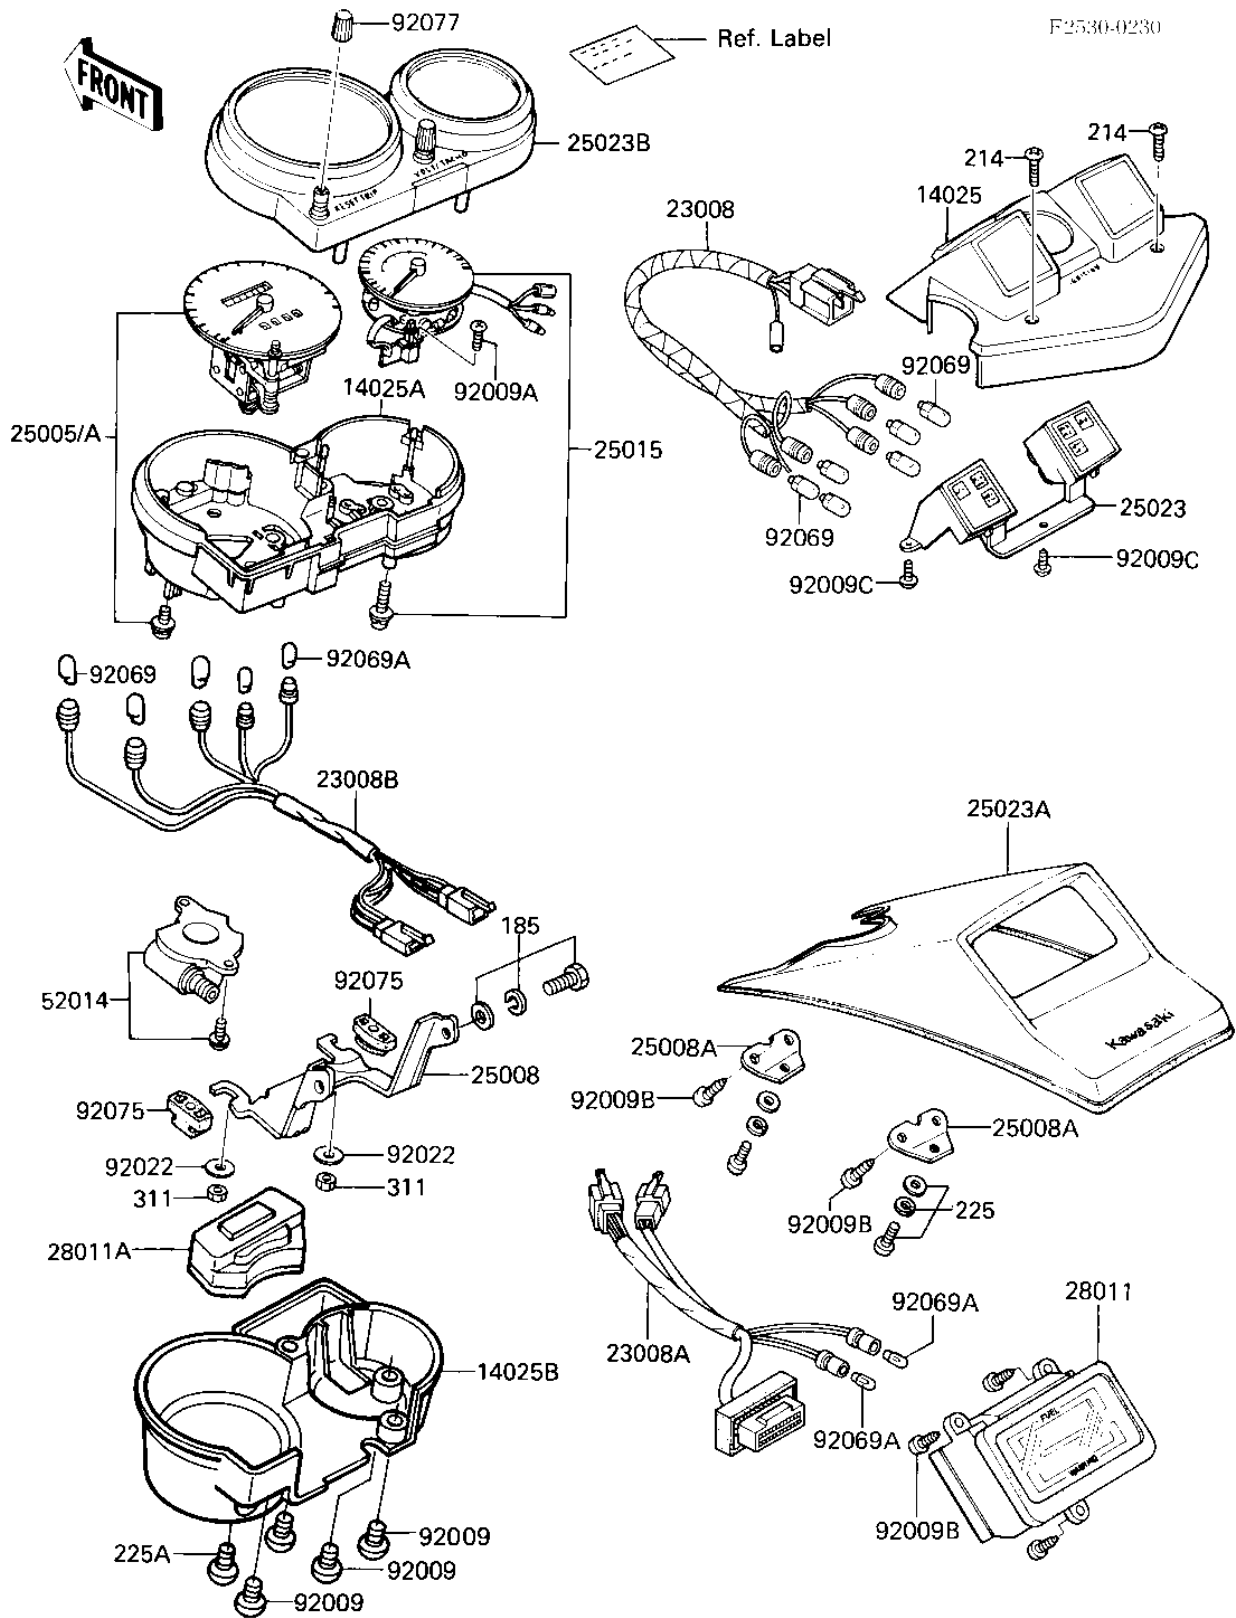

1984 GPz 750 Turbo PARTS DIAGRAM

METERS

1984 GPz 750 Turbo PARTS LIST

METERS

ITEM NAME	PART NUMBER	QUANTITY
COVER,PILOT BOX (Ref # 14025)	14025-1693	1
COVER,METER HOUSING (Ref # 14025A)	14025-1819	1
COVER,METER CASE,LWR (Ref # 14025B)	14025-1820	1
SOCKET-ASSY,LAMP ASSY (Ref # 23008)	23008-1191	1
SOCKET-ASSY,FUEL (Ref # 23008A)	23008-1201	1
SOCKET-ASSY,METER (Ref # 23008B)	23008-1217	1
SPEEDOMETER,MPH (Ref # 25005)	25005-1215	1
SPEEDOMETER,KM/H (Canada) (Ref # 25005A)	25005-1263	1
BRACKET-METER (Ref # 25008)	25008-1060	1
BRACKET-METER,FUEL TA (Ref # 25008A)	25008-1103	2
TACHOMETER,X1000R/MIN (Ref # 25015)	25015-1210	1
COVER-METER CASE,LAMP (Ref # 25023)	25023-1057	1
COVER-METER CASE,FUEL (Ref # 25023A)	25023-1102	1
COVER-METER CASE,UPP (Ref # 25023B)	25023-1114	1
METER,FUEL&WARNING (Ref # 28011)	28011-1054	1
METER (Ref # 28011A)	28011-1059	1
ELBOW,SPEEDOMETER GEA (Ref # 52014)	52014-1006	1
SCREW,4X16,BLACK (Ref # 92009)	92009-1158	4
SCREW,2X6,BLACK (Ref # 92009A)	92009-1172	2
SCREW,TAPPING,4X12 (Ref # 92009B)	92009-1254	7
SCREW,TAPPING,3X12 (Ref # 92009C)	92009-1255	3
WASHER,PLAIN,6MM (Ref # 92022)	92022-263	2
BULB,12V3W T-7 (Ref # 92069)	92069-1020	9
BULB,12V1.4W T-5 (Ref # 92069A)	92069-1051	4
DAMPER,METER BRACKET (Ref # 92075)	92075-1495	2
KNOB,RESET TRIP (Ref # 92077)	92077-1017	1
BOLT-UPSET-WSP-SMALL (Ref # 185)	185C0816	2
SCREW-PAN+- (Ref # 214)	214C0430	2
SCREW-PAN-WSP-CROS (Ref # 225)	225B0514	2

1984 GPz 750 Turbo PARTS LIST

METERS

ITEM NAME	PART NUMBER	QUANTITY
SCREW-PAN-WSP-CROS (Ref # 225A)	225C0410	2
NUT,5MM (Ref # 311)	311B0500	2