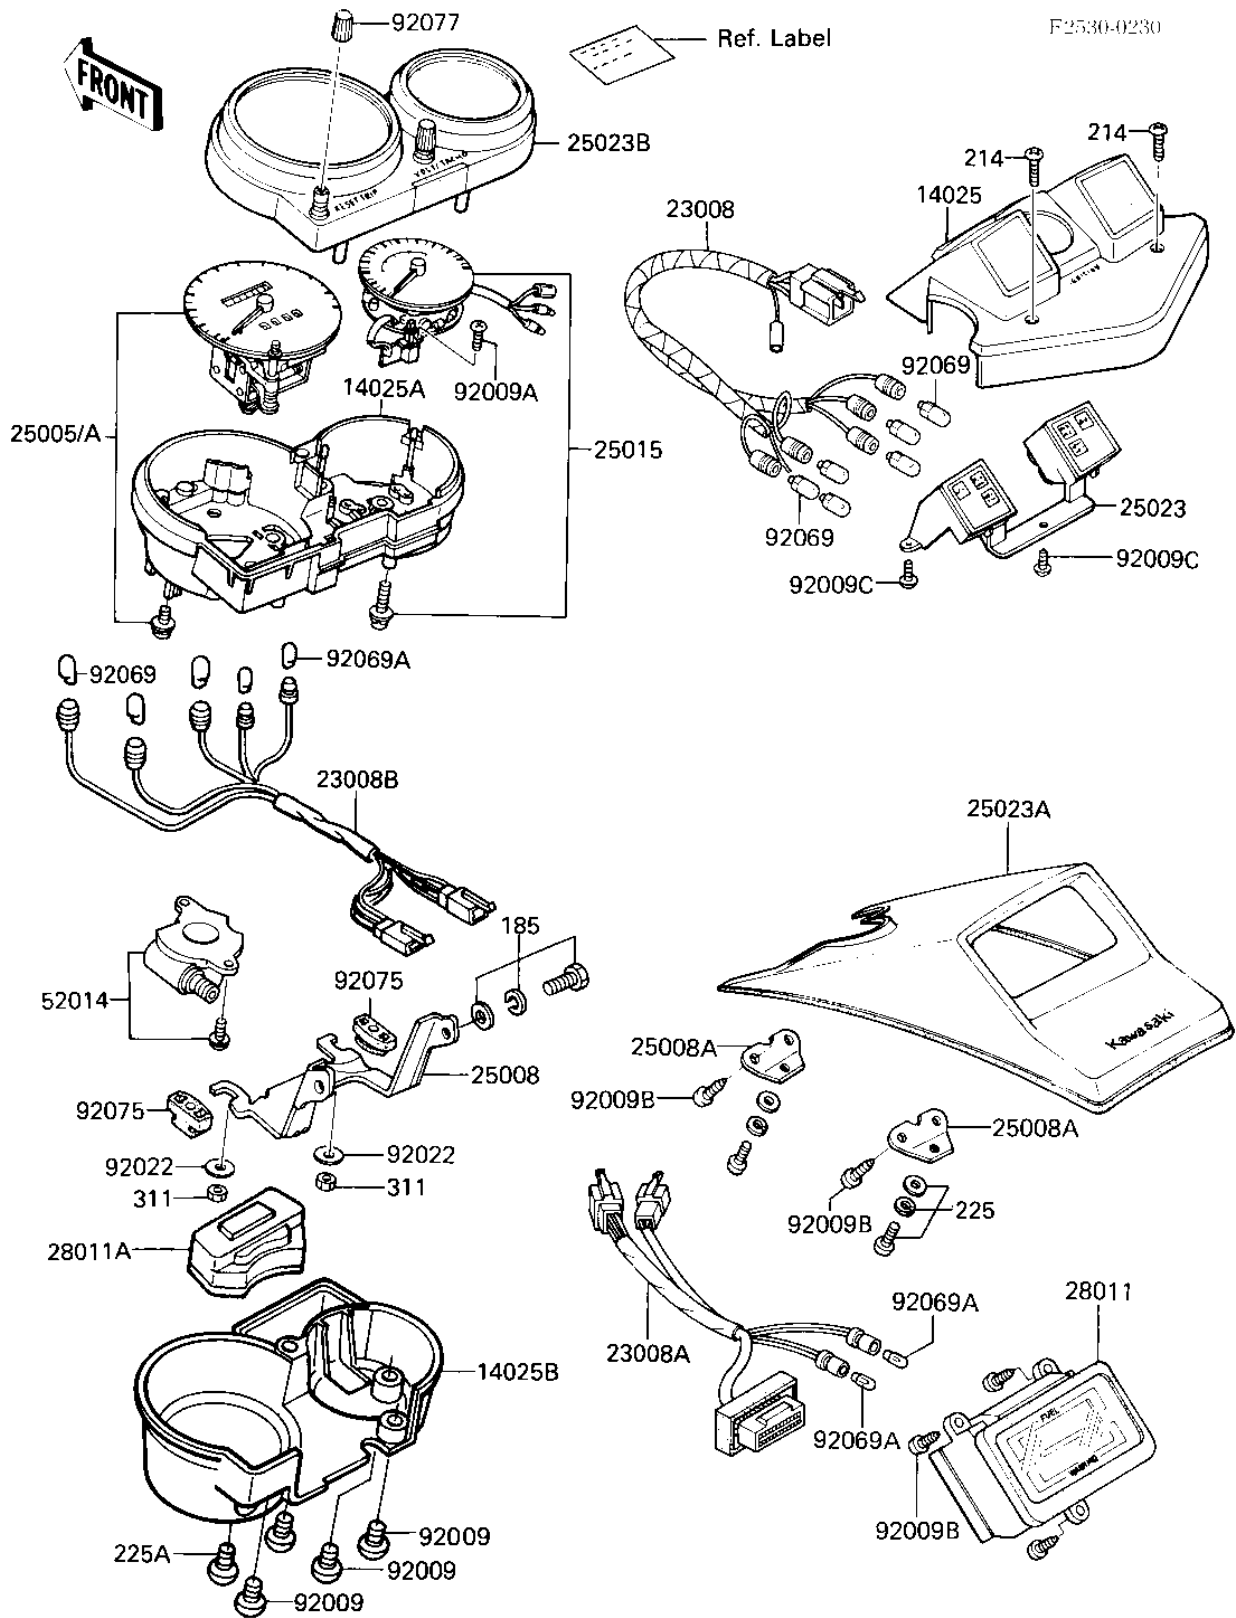

1985 GPz 750 Turbo PARTS DIAGRAM

METERS

1985 GPz 750 Turbo PARTS LIST

METERS

ITEM NAME	PART NUMBER	QUANTITY
COVER,PILOT BOX (Ref # 14025)	14025-1693	1
COVER,METER HOUSING (Ref # 14025A)	14025-1819	1
COVER,METER CASE,LWR (Ref # 14025B)	14025-1820	1
SOCKET-ASSY,LAMP ASSY (Ref # 23008)	23008-1191	1
SOCKET-ASSY,FUEL (Ref # 23008A)	23008-1201	1
SOCKET-ASSY,METER (Ref # 23008B)	23008-1217	1
SPEEDOMETER,MPH (Ref # 25005)	25005-1215	1
SPEEDOMETER,KM/H (Canada) (Ref # 25005A)	25005-1263	1
BRACKET-METER (Ref # 25008)	25008-1060	1
BRACKET-METER,FUEL TA (Ref # 25008A)	25008-1103	2
TACHOMETER,X1000R/MIN (Ref # 25015)	25015-1210	1
COVER-METER CASE,LAMP (Ref # 25023)	25023-1057	1
COVER-METER CASE,FUEL (Ref # 25023A)	25023-1102	1
COVER-METER CASE,UPP (Ref # 25023B)	25023-1114	1
METER,FUEL&WARNING (Ref # 28011)	28011-1054	1
METER (Ref # 28011A)	28011-1059	1
ELBOW,SPEEDOMETER GEA (Ref # 52014)	52014-1006	1
SCREW,4X16,BLACK (Ref # 92009)	92009-1158	4
SCREW,2X6,BLACK (Ref # 92009A)	92009-1172	2
SCREW,TAPPING,4X12 (Ref # 92009B)	92009-1254	7
SCREW,TAPPING,3X12 (Ref # 92009C)	92009-1255	3
WASHER,PLAIN,6MM (Ref # 92022)	92022-263	2
BULB,12V3W T-7 (Ref # 92069)	92069-1020	9
BULB,12V1.4W T-5 (Ref # 92069A)	92069-1051	4
DAMPER,METER BRACKET (Ref # 92075)	92075-1495	2
KNOB,RESET TRIP (Ref # 92077)	92077-1017	1
BOLT-UPSET-WSP-SMALL (Ref # 185)	185C0816	2
SCREW-PAN+- (Ref # 214)	214C0430	2
SCREW-PAN-WSP-CROS (Ref # 225)	225B0514	2

1985 GPz 750 Turbo PARTS LIST

METERS

ITEM NAME	PART NUMBER	QUANTITY
SCREW-PAN-WSP-CROS (Ref # 225A)	225C0410	2
NUT,5MM (Ref # 311)	311B0500	2