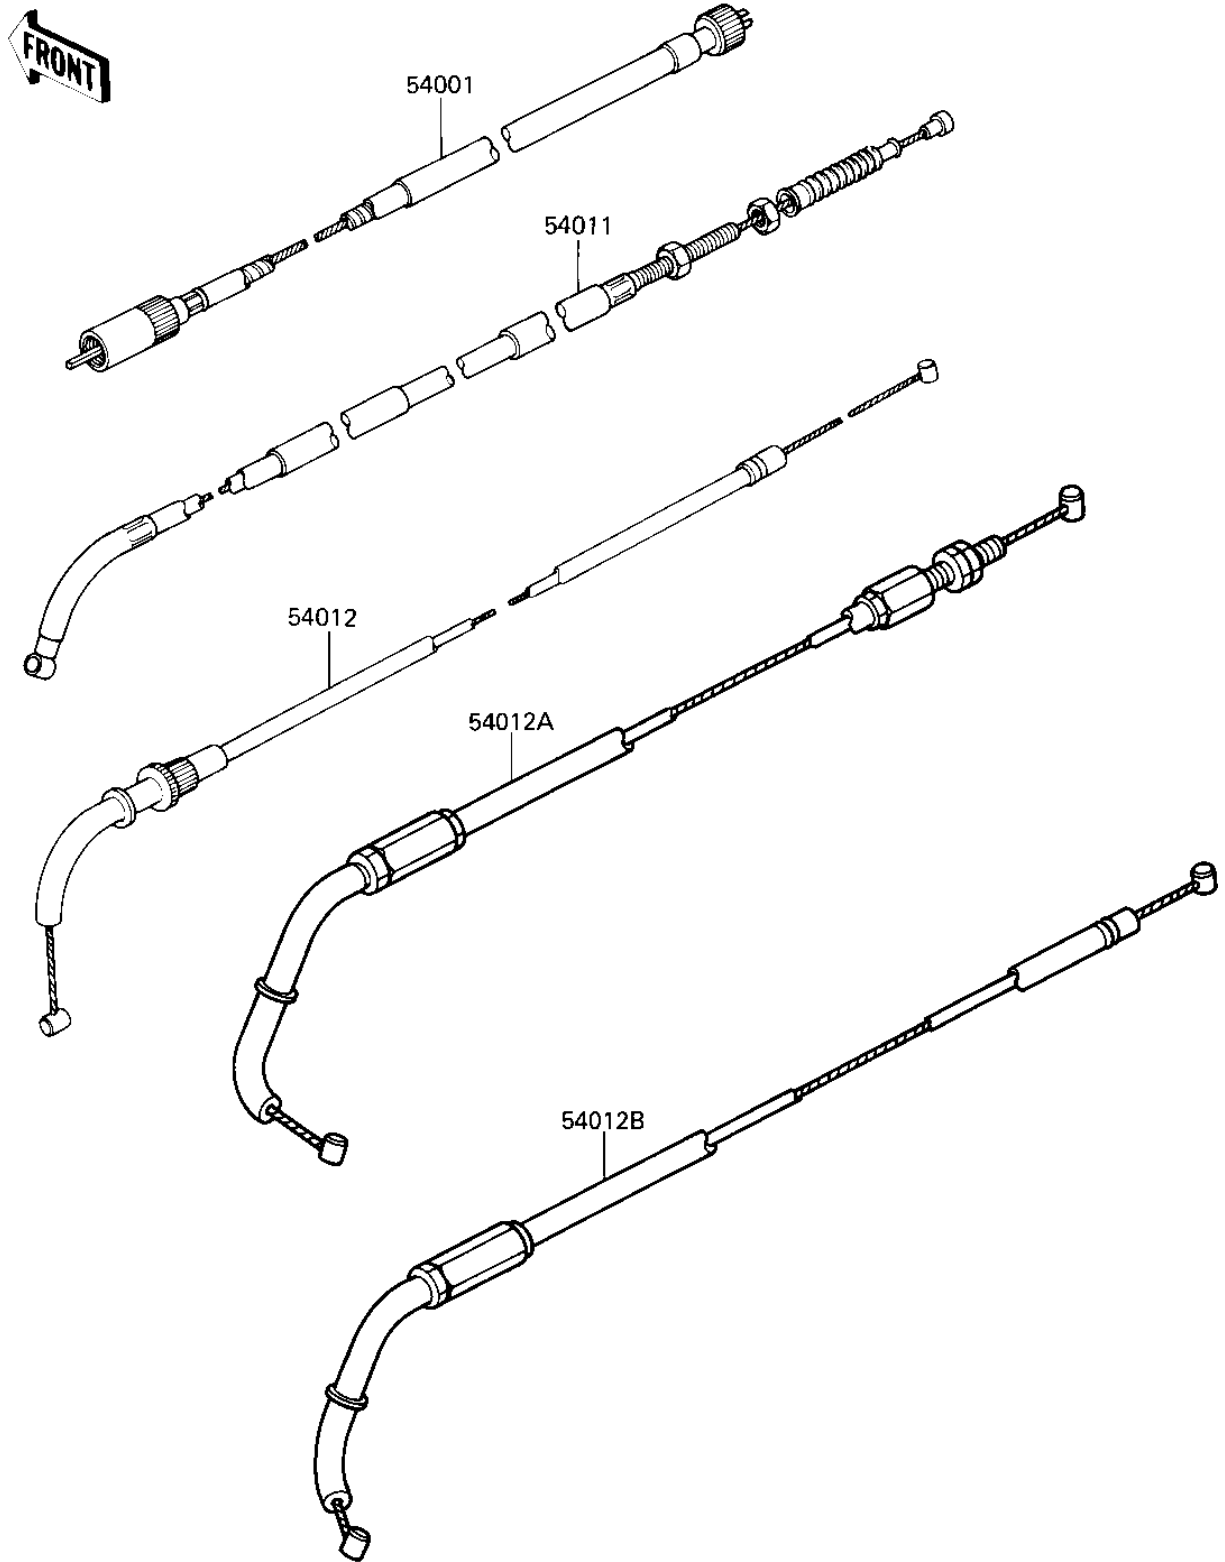

1985 GPz 750 Turbo PARTS DIAGRAM

CABLES

F2540-0195

1985 GPz 750 Turbo PARTS LIST

CABLES

ITEM NAME	PART NUMBER	QUANTITY
CABLE-SPEEDOMETER (Ref # 54001)	54001-1102	1
CABLE-CLUTCH (Ref # 54011)	54011-1208	1
CABLE-THROTTLE,OPEN (Ref # 54012A)	54012-1231	1
CABLE-THROTTLE,CLOSIN (Ref # 54012B)	54012-1232	1