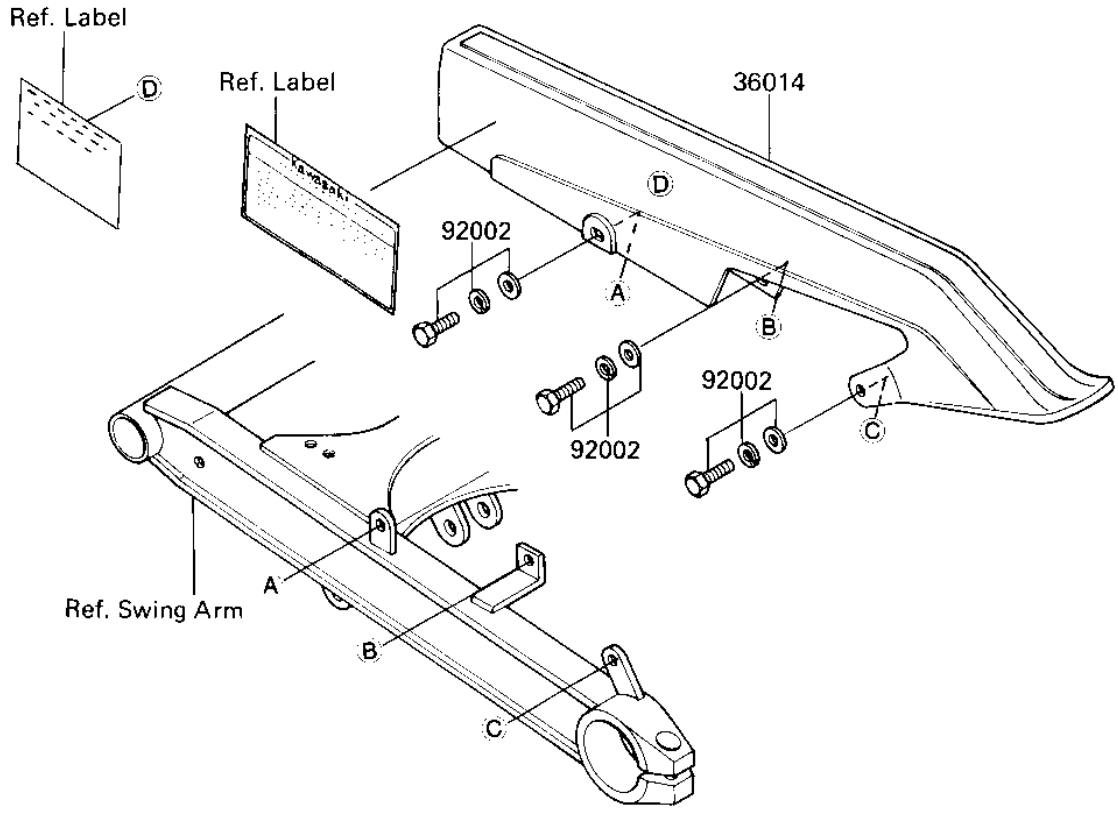

1984 GPz 750 Turbo PARTS DIAGRAM

SIDE COVERS/CHAIN COVER

F2610-0229

1984 GPz 750 Turbo PARTS LIST

SIDE COVERS/CHAIN COVER

ITEM NAME	PART NUMBER	QUANTITY
-----------	-------------	----------