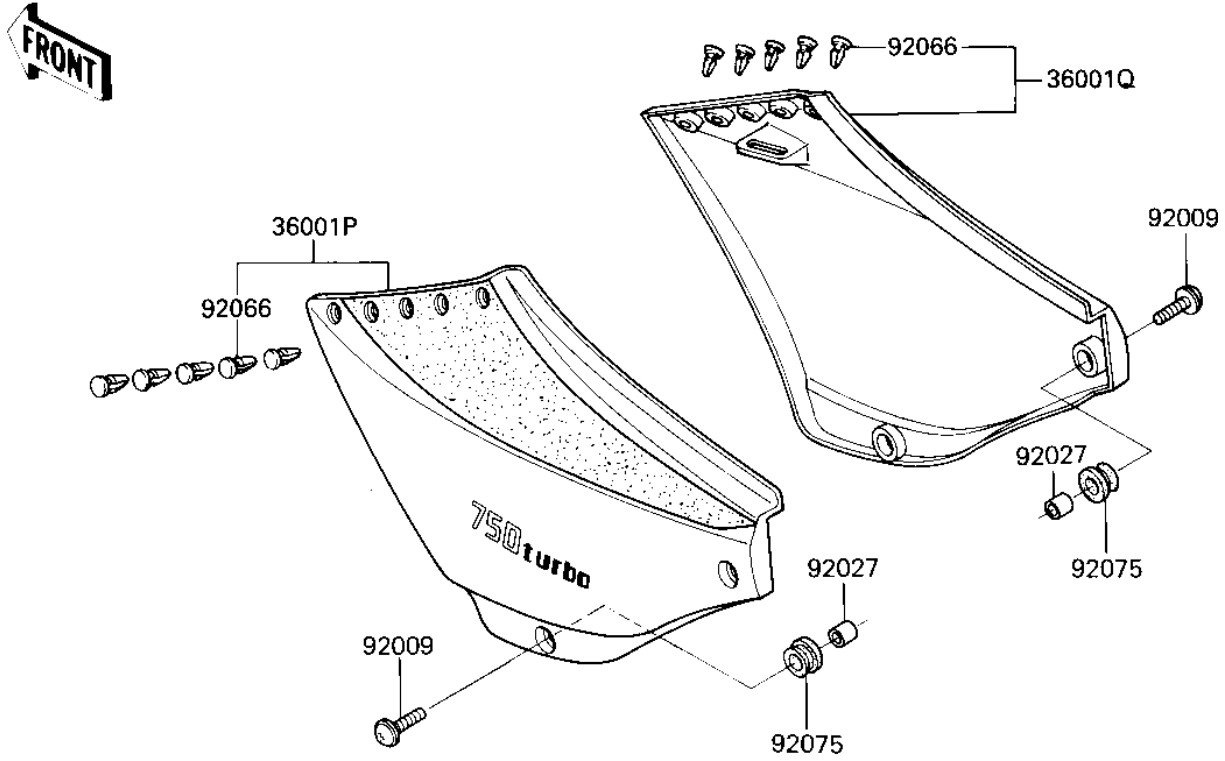

1984 GPz 750 Turbo PARTS DIAGRAM

SIDE COVERS/CHAIN COVER

F2610-0229

1984 GPz 750 Turbo PARTS LIST

SIDE COVERS/CHAIN COVER

ITEM NAME	PART NUMBER	QUANTITY
-----------	-------------	----------