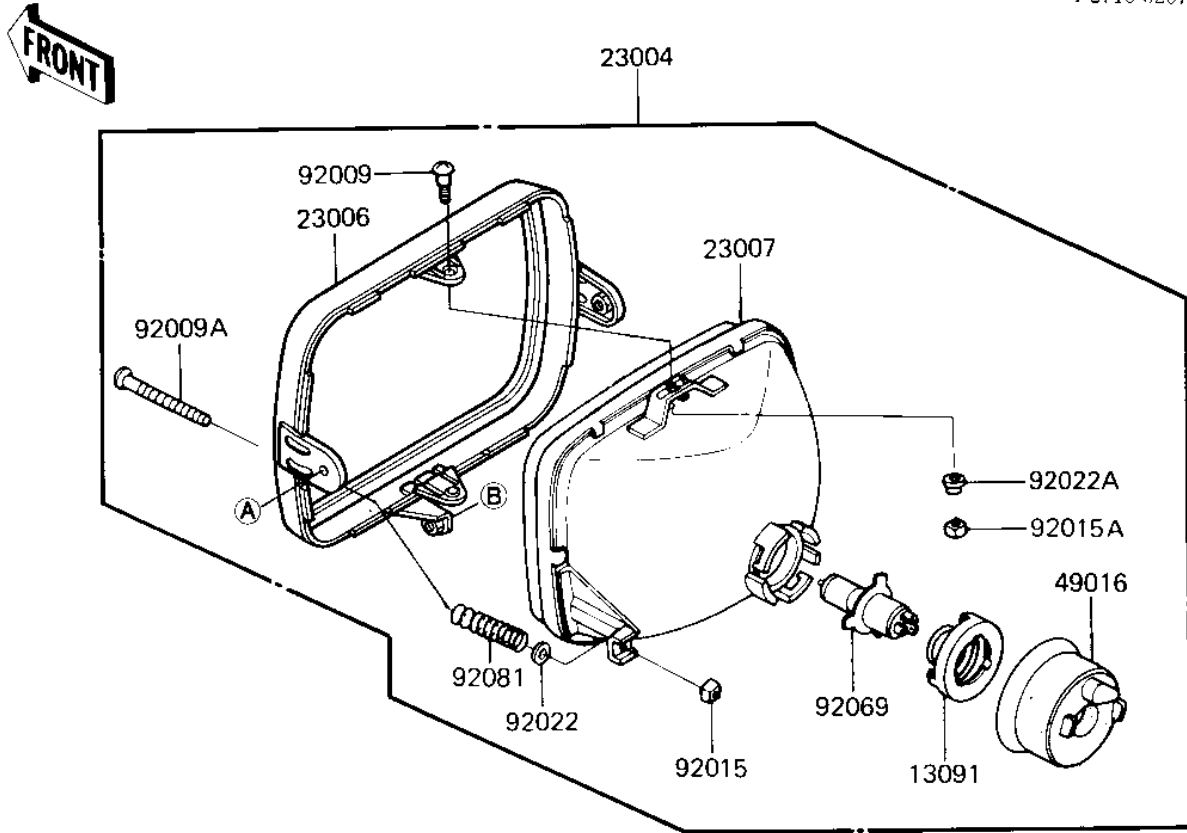

# 1984 GPz 750 Turbo PARTS DIAGRAM

HEADLIGHT

F2710-0207

# 1984 GPz 750 Turbo PARTS LIST

## HEADLIGHT

ITEM NAME	PART NUMBER	QUANTITY
BRACKET,HEAD LIGHT (Ref # 11034)	23064-022	1
HOLDER,HEAD LAMP SOCK (Ref # 13091)	13091-1036	1
LAMP-HEAD (Ref # 23004)	23004-1151	1
RIM-LAMP (Ref # 23006)	23006-1051	1
LENS-COMP (Ref # 23007)	23007-1041	1
COVER,HEAD LAMP SOCKE (Ref # 49016)	49016-1023	1
BOLT,6X22 (Ref # 92001)	92002-1262	1
SCREW-PAN HEAD,5X12 (Ref # 92009)	23019-023	2
SCREW,HEAD LAMP LENS (Ref # 92009A)	92009-1047	1
UNAVAILABLE IN PRICE BOOK (Ref # 92015)	23023-018	1
NUT,HEAD LAMP RIM FIT (Ref # 92015A)	23020-023	2
WASHER (Ref # 92022)	23021-004	1
WASHER-PLAIN,5MM (Ref # 92022A)	23021-012	1
COLLAR,FUEL TANK FITT (Ref # 92027)	92027-1134	2
COLLAR,REAR FENDER (Ref # 92027A)	92027-162	1
BULB,12V-60/55W (Ref # 92069)	92069-1002	1
DAMPER (Ref # 92075)	92160-1007	2
DAMPER RUBBER,RR FENR (Ref # 92075A)	92075-209	1
SPRING,HEAD LAMP LENS (Ref # 92081)	92081-1103	1
BOLT-SMALL-UPSET 8X25 (Ref # 115)	115G0825	2
BOLT (Ref # 186)	186B0614	1