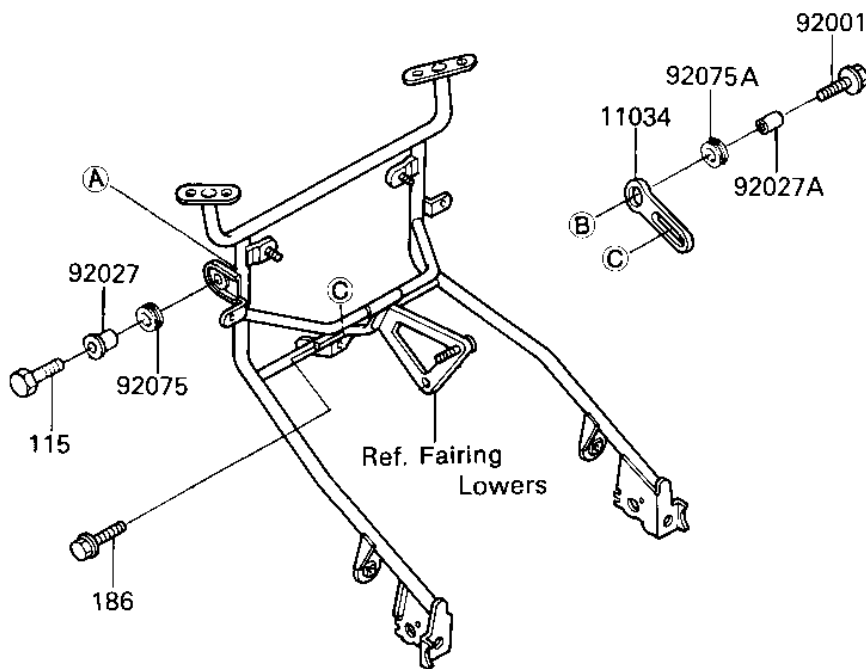

# 1984 GPz 750 Turbo PARTS DIAGRAM

HEADLIGHT

F2710-0207

# 1984 GPz 750 Turbo PARTS LIST

## HEADLIGHT

ITEM NAME	PART NUMBER	QUANTITY
BRACKET,HEAD LIGHT (Ref # 11034)	23064-022	1
HOLDER,HEAD LAMP SOCK (Ref # 13091)	13091-1036	1
LAMP-HEAD (Ref # 23004)	23004-1151	1
RIM-LAMP (Ref # 23006)	23006-1051	1
LENS-COMP (Ref # 23007)	23007-1041	1
COVER,HEAD LAMP SOCKE (Ref # 49016)	49016-1023	1
BOLT,6X22 (Ref # 92001)	92002-1262	1
SCREW-PAN HEAD,5X12 (Ref # 92009)	23019-023	2
SCREW,HEAD LAMP LENS (Ref # 92009A)	92009-1047	1
UNAVAILABLE IN PRICE BOOK (Ref # 92015)	23023-018	1
NUT,HEAD LAMP RIM FIT (Ref # 92015A)	23020-023	2
WASHER (Ref # 92022)	23021-004	1
WASHER-PLAIN,5MM (Ref # 92022A)	23021-012	1
COLLAR,FUEL TANK FITT (Ref # 92027)	92027-1134	2
COLLAR,REAR FENDER (Ref # 92027A)	92027-162	1
BULB,12V-60/55W (Ref # 92069)	92069-1002	1
DAMPER (Ref # 92075)	92160-1007	2
DAMPER RUBBER,RR FENR (Ref # 92075A)	92075-209	1
SPRING,HEAD LAMP LENS (Ref # 92081)	92081-1103	1
BOLT-SMALL-UPSET 8X25 (Ref # 115)	115G0825	2
BOLT (Ref # 186)	186B0614	1