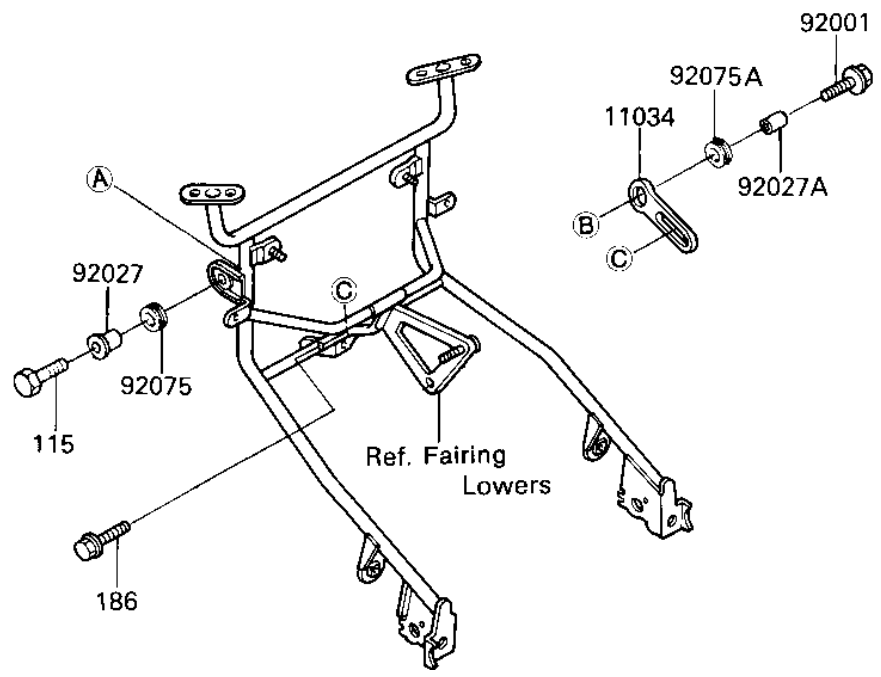

# 1985 GPz 750 Turbo PARTS DIAGRAM

HEADLIGHT

F2710-0207

# 1985 GPz 750 Turbo PARTS LIST

## HEADLIGHT

ITEM NAME	PART NUMBER	QUANTITY
BRACKET,HEAD LIGHT (Ref # 11034)	23064-022	1
HOLDER,HEAD LAMP SOCK (Ref # 13091)	13091-1036	1
LAMP-HEAD (Ref # 23004)	23004-1151	1
RIM-LAMP (Ref # 23006)	23006-1051	1
LENS-COMP (Ref # 23007)	23007-1041	1
COVER,HEAD LAMP SOCKE (Ref # 49016)	49016-1023	1
BOLT,6X22 (Ref # 92001)	92002-1262	1
SCREW-PAN HEAD,5X12 (Ref # 92009)	23019-023	2
SCREW,HEAD LAMP LENS (Ref # 92009A)	92009-1047	1
UNAVAILABLE IN PRICE BOOK (Ref # 92015)	23023-018	1
NUT,HEAD LAMP RIM FIT (Ref # 92015A)	23020-023	2
WASHER (Ref # 92022)	23021-004	1
WASHER-PLAIN,5MM (Ref # 92022A)	23021-012	1
COLLAR,FUEL TANK FITT (Ref # 92027)	92027-1134	2
COLLAR,REAR FENDER (Ref # 92027A)	92027-162	1
BULB,12V-60/55W (Ref # 92069)	92069-1002	1
DAMPER (Ref # 92075)	92160-1007	2
DAMPER RUBBER,RR FENR (Ref # 92075A)	92075-209	1
SPRING,HEAD LAMP LENS (Ref # 92081)	92081-1103	1
BOLT-SMALL-UPSET 8X25 (Ref # 115)	115G0825	2
BOLT (Ref # 186)	186B0614	1