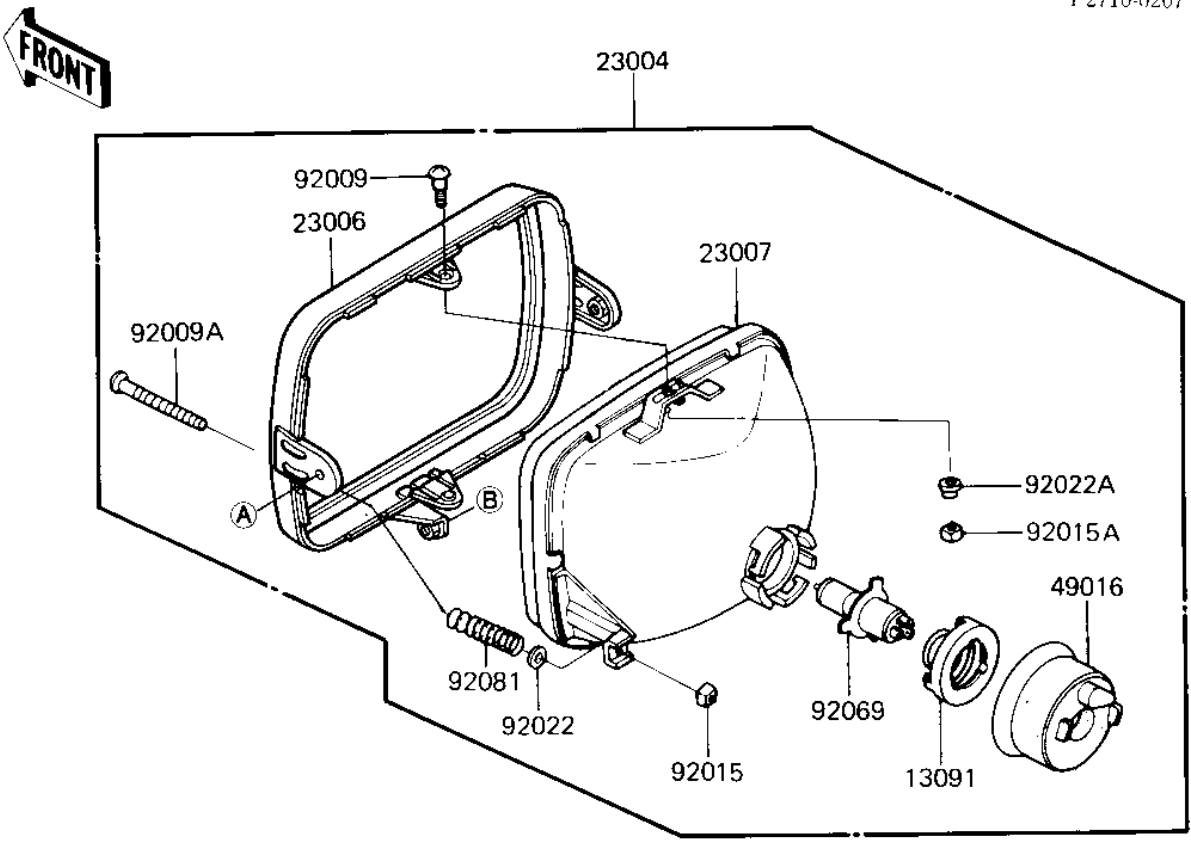

# 1985 GPz 750 Turbo PARTS DIAGRAM

HEADLIGHT

F2710-0207

# 1985 GPz 750 Turbo PARTS LIST

## HEADLIGHT

ITEM NAME	PART NUMBER	QUANTITY
BRACKET,HEAD LIGHT (Ref # 11034)	23064-022	1
HOLDER,HEAD LAMP SOCK (Ref # 13091)	13091-1036	1
LAMP-HEAD (Ref # 23004)	23004-1151	1
RIM-LAMP (Ref # 23006)	23006-1051	1
LENS-COMP (Ref # 23007)	23007-1041	1
COVER,HEAD LAMP SOCKE (Ref # 49016)	49016-1023	1
BOLT,6X22 (Ref # 92001)	92002-1262	1
SCREW-PAN HEAD,5X12 (Ref # 92009)	23019-023	2
SCREW,HEAD LAMP LENS (Ref # 92009A)	92009-1047	1
UNAVAILABLE IN PRICE BOOK (Ref # 92015)	23023-018	1
NUT,HEAD LAMP RIM FIT (Ref # 92015A)	23020-023	2
WASHER (Ref # 92022)	23021-004	1
WASHER-PLAIN,5MM (Ref # 92022A)	23021-012	1
COLLAR,FUEL TANK FITT (Ref # 92027)	92027-1134	2
COLLAR,REAR FENDER (Ref # 92027A)	92027-162	1
BULB,12V-60/55W (Ref # 92069)	92069-1002	1
DAMPER (Ref # 92075)	92160-1007	2
DAMPER RUBBER,RR FENR (Ref # 92075A)	92075-209	1
SPRING,HEAD LAMP LENS (Ref # 92081)	92081-1103	1
BOLT-SMALL-UPSET 8X25 (Ref # 115)	115G0825	2
BOLT (Ref # 186)	186B0614	1