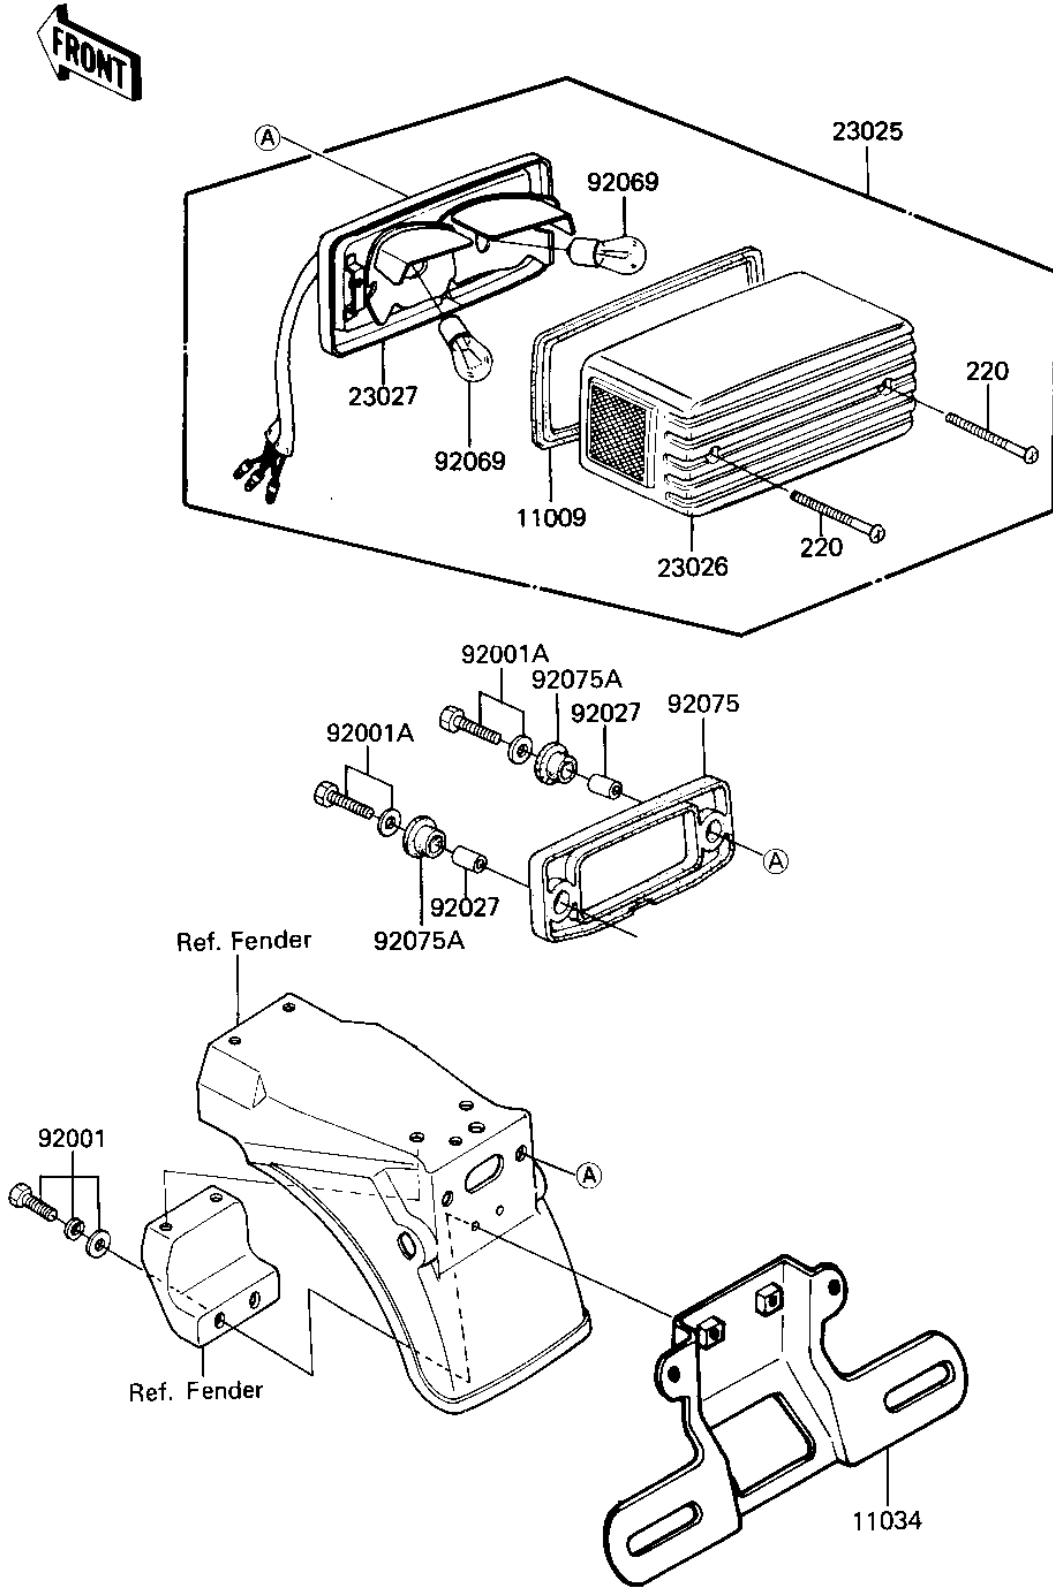

1984 GPz 750 Turbo PARTS DIAGRAM

TAILLIGHT

F2720-0170

1984 GPz 750 Turbo PARTS LIST

TAILLIGHT

ITEM NAME	PART NUMBER	QUANTITY
GASKET,TAIL LAMP (Ref # 11009)	11009-1221	1
BRACKET (Ref # 11034)	11034-1922	1
LAMP-TAIL,BLACK (Ref # 23025)	23025-1038	1
LENS,TAIL LAMP (Ref # 23026)	23026-1021	1
BODY-COMP-TAIL LAMP,B (Ref # 23027)	23027-1025	1
BOLT,6X20 (Ref # 92001)	92001-1765	2
BOLT,6X30 (Ref # 92001A)	92001-1776	2
COLLAR,6.8X10X21 (Ref # 92027)	92027-1400	2
BULB,12V 32/3CP (Ref # 92069)	92069-059	2
DAMPER (Ref # 92075)	92075-1282	1
DAMPER,TAIL LAMP (Ref # 92075A)	92075-1367	2
SCREW-PAN-CROS (Ref # 220)	220C0465	2