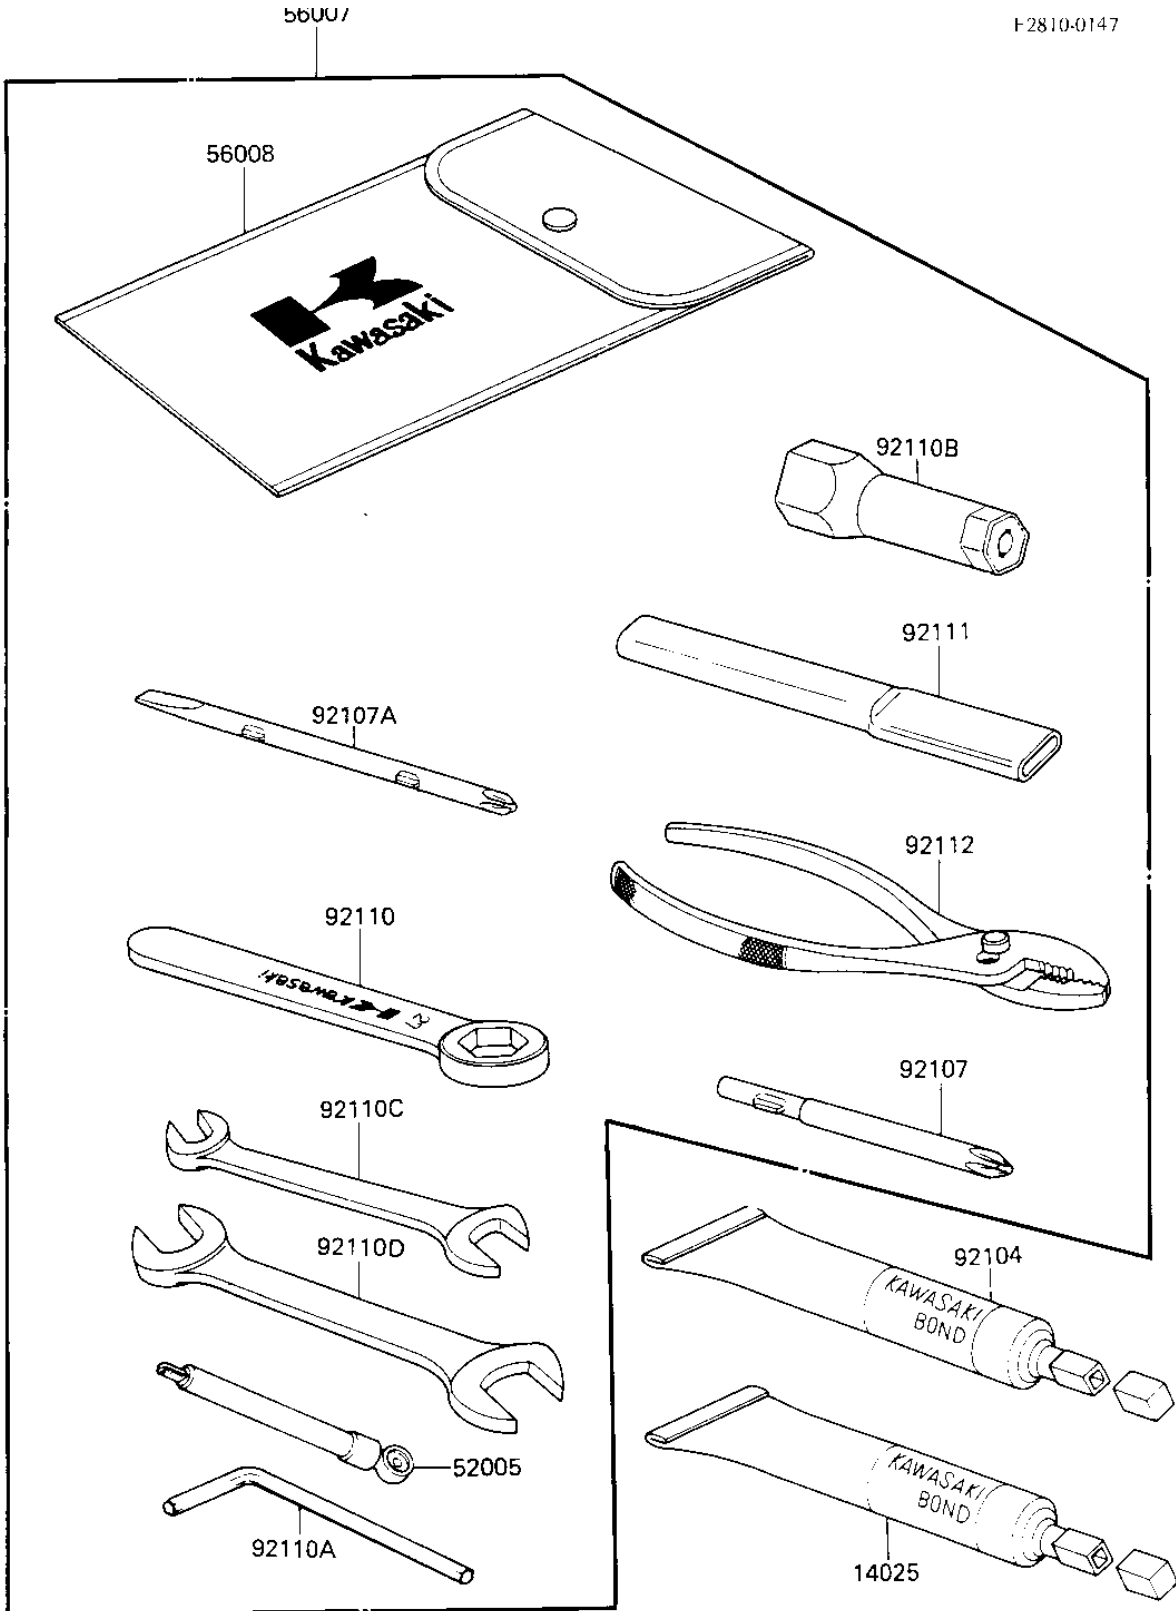

1985 GPz 750 Turbo PARTS DIAGRAM

OWNER TOOLS

56007

F2810-0147

1985 GPz 750 Turbo PARTS LIST

OWNER TOOLS

ITEM NAME	PART NUMBER	QUANTITY
BOND,#10 (Ref # 14025)	56019-120	1
GAUGE,AIR,3.5KG/CM2 (Ref # 52005)	52005-1031	1
TOOLKIT (Ref # 56007)	56007-1287	1
BAG,TOOLKIT (Ref # 56008)	56008-1019	1
GASKET-LIQUID,BLACK (Ref # 92104)	92104-1003	1
SCREW DRIVER #3 PHLIP (Ref # 92107)	92107-005	1
92107-1052 (Canada) (Ref # 92107A)	92107-1051	1
TOOL-WRENCH,BOX END,2 (Ref # 92110)	92110-1147	1
TOOL-WRENCH,ALLEN,8MM (Ref # 92110A)	92110-1108	1
92110-1115 (Canada) (Ref # 92110B)	92110-1114	1
TOOL-WRENCH,OPEN END, (Ref # 92110C)	92110-1152	1
TOOL-WRENCH,OPEN END, (Ref # 92110D)	92110-1153	1
TOOL-WRENCH,OPEN END, (Ref # 92111)	92111-004	1
PLIERS,160MM (Ref # 92112)	92112-003	1