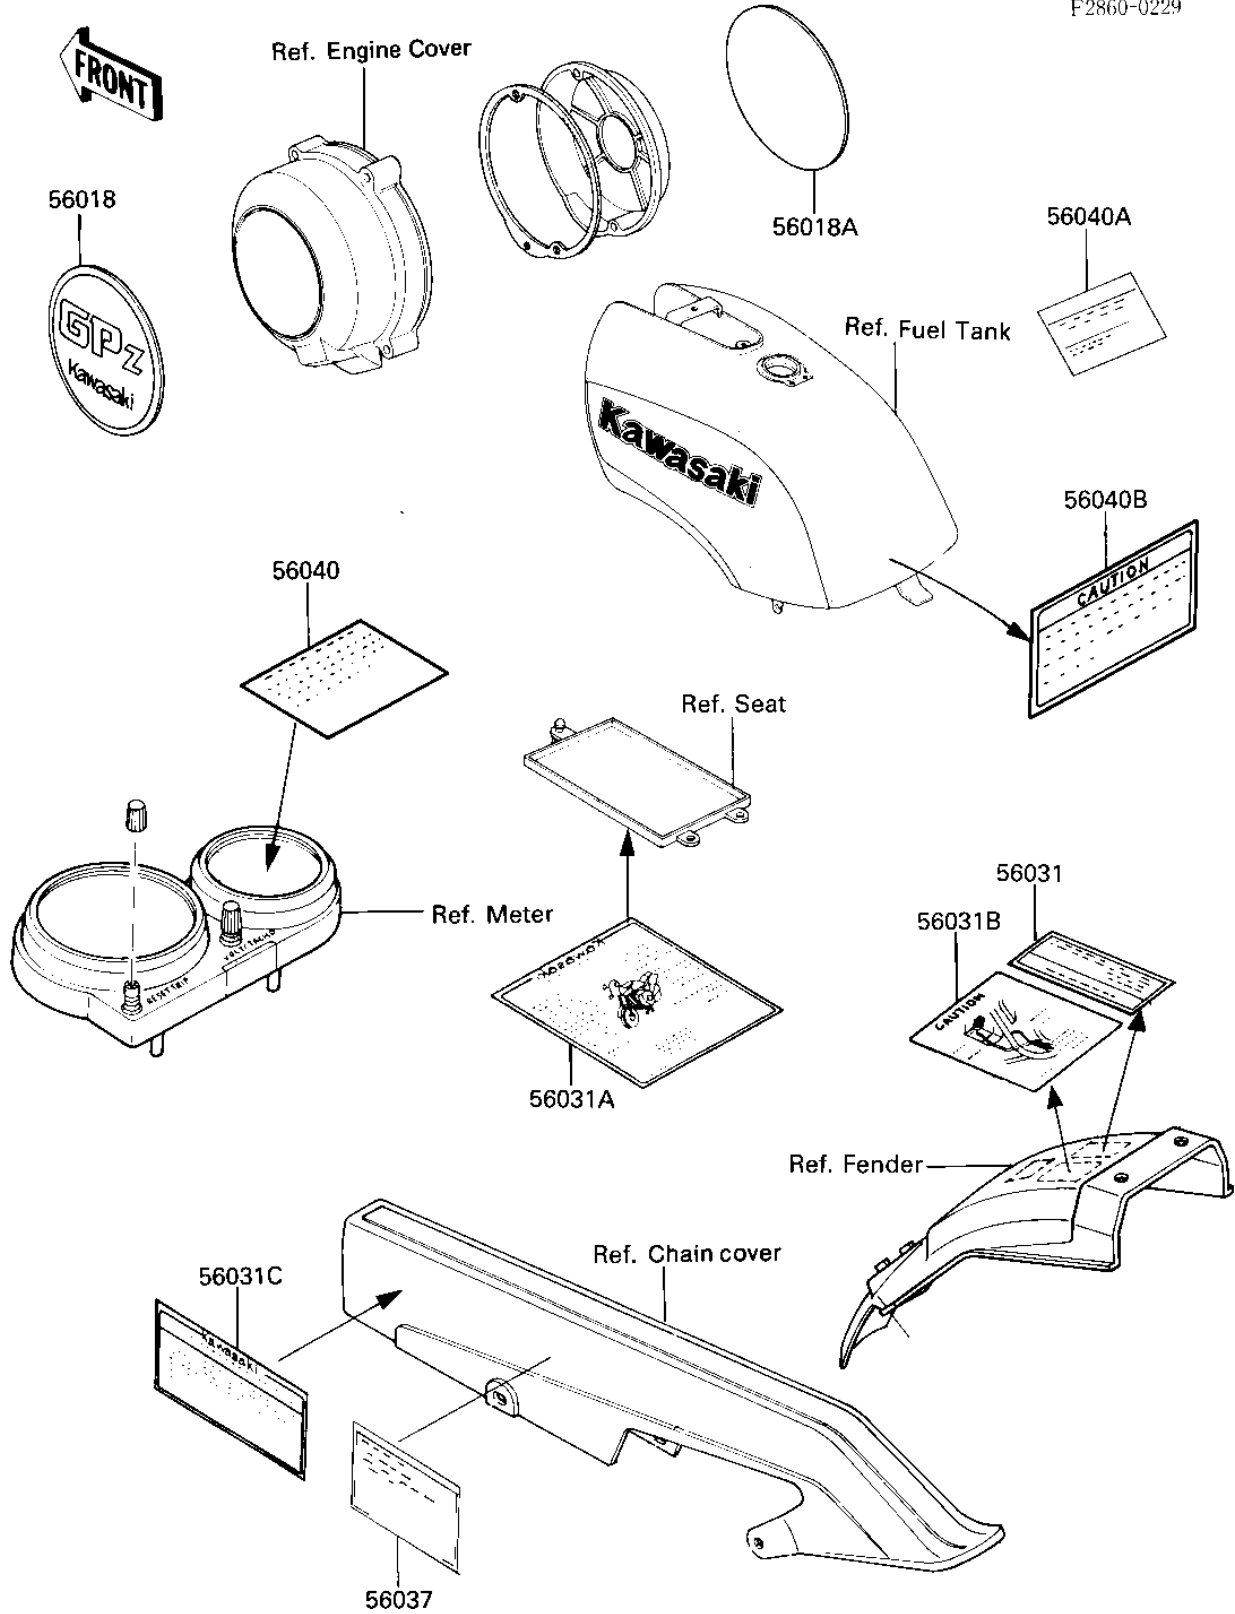

1984 GPz 750 Turbo PARTS DIAGRAM

LABELS

F2860-0229

1984 GPz 750 Turbo PARTS LIST

LABELS

ITEM NAME	PART NUMBER	QUANTITY
MARK,GENERATOR COVER (Ref # 56018)	56018-1406	1
MARK,PULSING COIL COV (Ref # 56018A)	56018-1407	1
LABEL,OIL&OIL FILTER (Ref # 56031)	56031-1124	1
LABEL,DAILY SAFETY (Ref # 56031A)	56031-1229	1
LABEL,BATTERY VENT (Ref # 56031B)	56031-1230	1
LABEL,CHAIN (Ref # 56031C)	56031-1252	1
LABEL,TIRE & LOAD (Ref # 56037)	56037-1262	1
LABEL,BRAKE-IN (Ref # 56040)	56040-1007	1
LABEL-WARNING,FUEL TK (Ref # 56040A)	56040-1121	1
LABEL-WARNING,GASOLIN (Ref # 56040B)	56040-1126	1