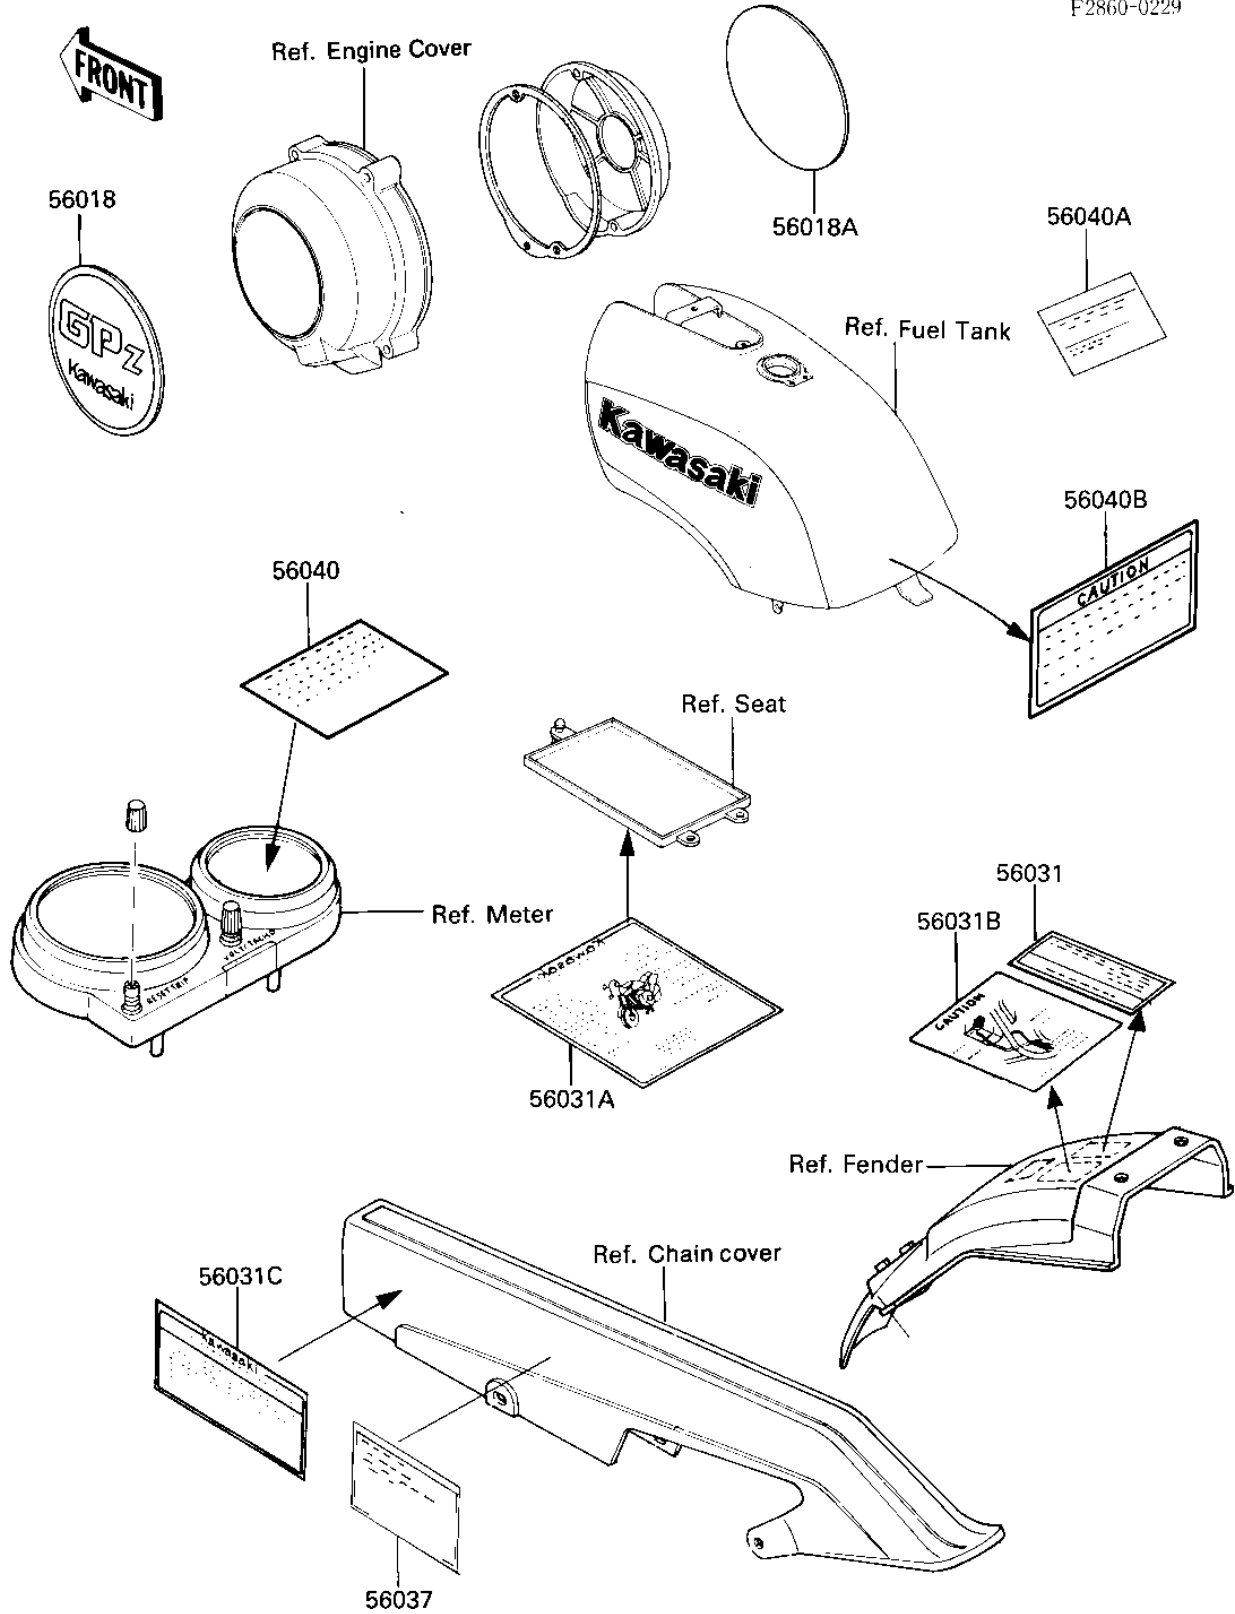

1985 GPz 750 Turbo PARTS DIAGRAM

LABELS

F2860-0229

1985 GPz 750 Turbo PARTS LIST

LABELS

ITEM NAME	PART NUMBER	QUANTITY
MARK,GENERATOR COVER (Ref # 56018)	56018-1406	1
MARK,PULSING COIL COV (Ref # 56018A)	56018-1407	1
LABEL,OIL&OIL FILTER (Ref # 56031)	56031-1124	1
LABEL,DAILY SAFETY (Ref # 56031A)	56031-1229	1
LABEL,BATTERY VENT (Ref # 56031B)	56031-1230	1
LABEL,CHAIN (Ref # 56031C)	56031-1252	1
LABEL,TIRE & LOAD (Ref # 56037)	56037-1262	1
LABEL,BRAKE-IN (Ref # 56040)	56040-1007	1
LABEL-WARNING,FUEL TK (Ref # 56040A)	56040-1121	1
LABEL-WARNING,GASOLIN (Ref # 56040B)	56040-1126	1