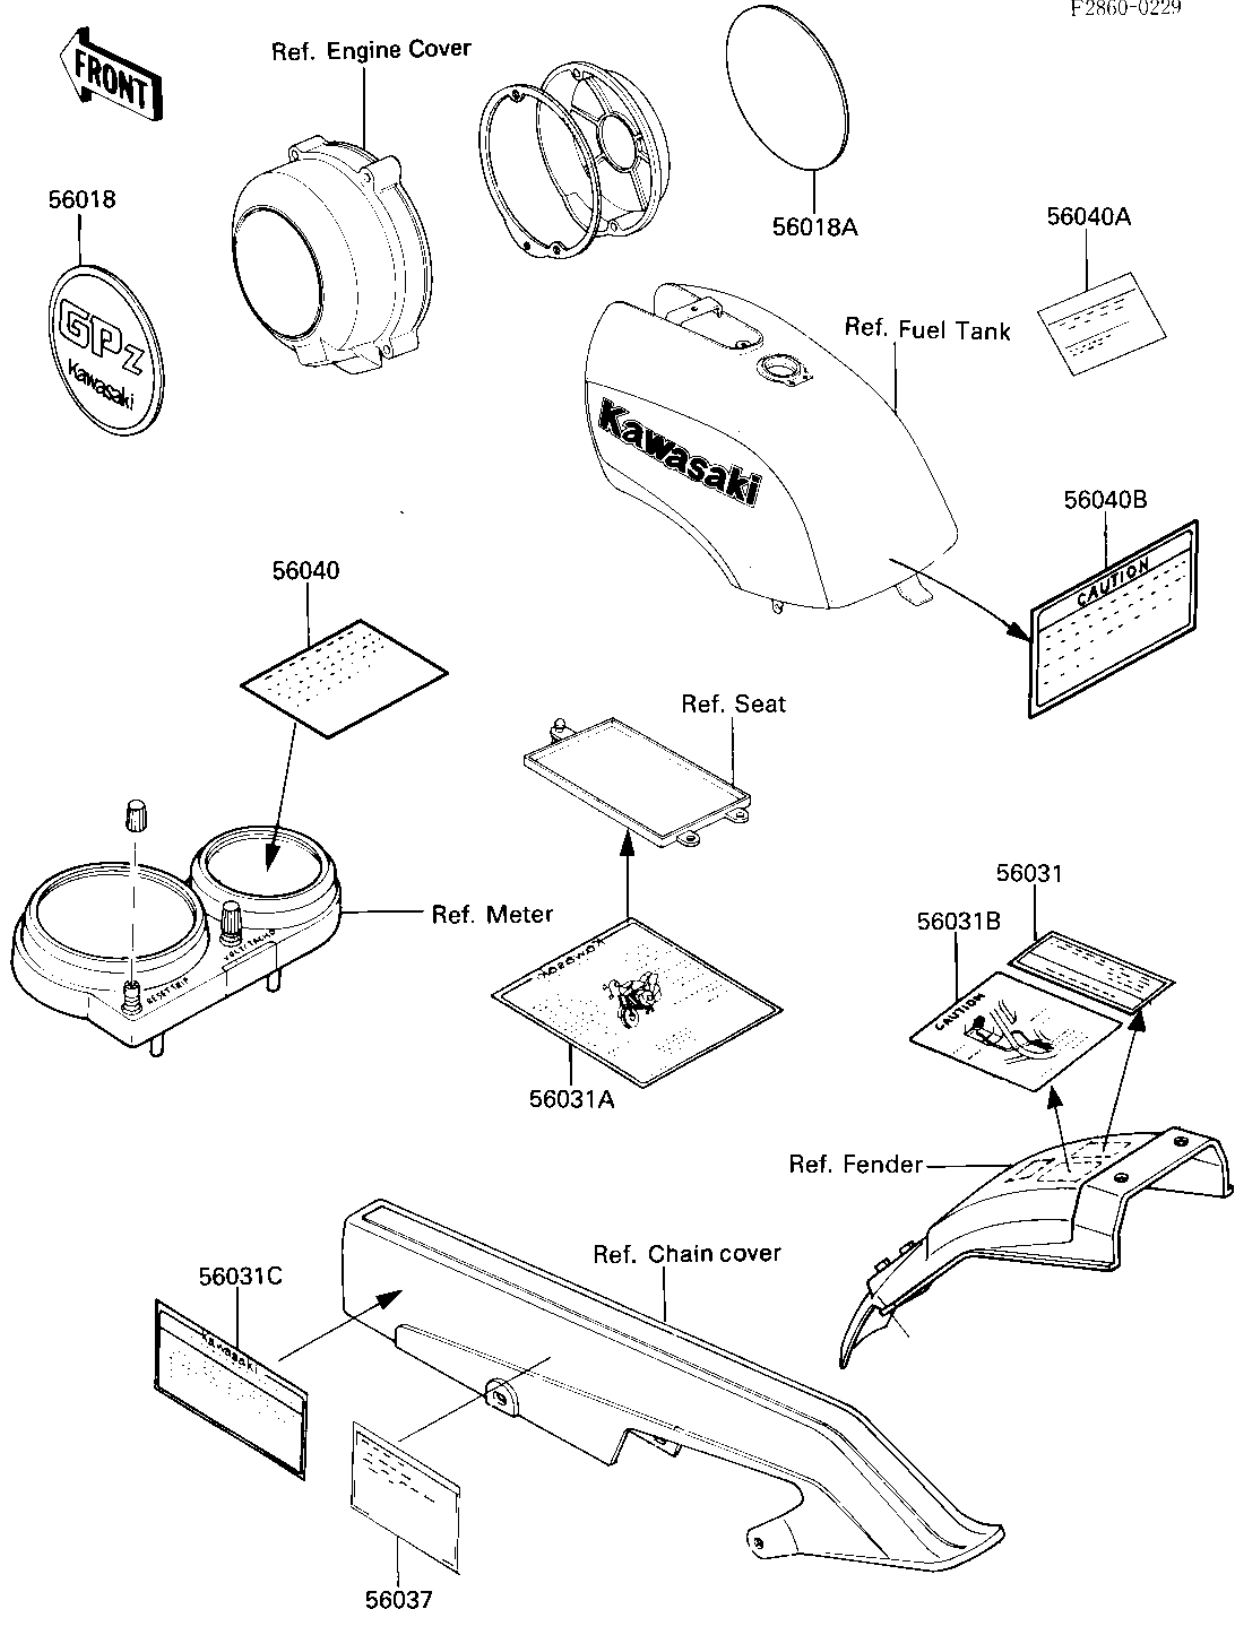

1985 GPz 750 Turbo PARTS DIAGRAM

LABELS

F2860-0229

1985 GPz 750 Turbo PARTS LIST

LABELS

| ITEM NAME | PART NUMBER | QUANTITY |
|--------------------------------------|-------------|----------|
| MARK,GENERATOR COVER (Ref # 56018) | 56018-1406 | 1 |
| MARK,PULSING COIL COV (Ref # 56018A) | 56018-1407 | 1 |
| LABEL,OIL&OIL FILTER (Ref # 56031) | 56031-1124 | 1 |
| LABEL,DAILY SAFETY (Ref # 56031A) | 56031-1229 | 1 |
| LABEL,BATTERY VENT (Ref # 56031B) | 56031-1230 | 1 |
| LABEL,CHAIN (Ref # 56031C) | 56031-1252 | 1 |
| LABEL,TIRE & LOAD (Ref # 56037) | 56037-1262 | 1 |
| LABEL,BRAKE-IN (Ref # 56040) | 56040-1007 | 1 |
| LABEL-WARNING,FUEL TK (Ref # 56040A) | 56040-1121 | 1 |
| LABEL-WARNING,GASOLIN (Ref # 56040B) | 56040-1126 | 1 |