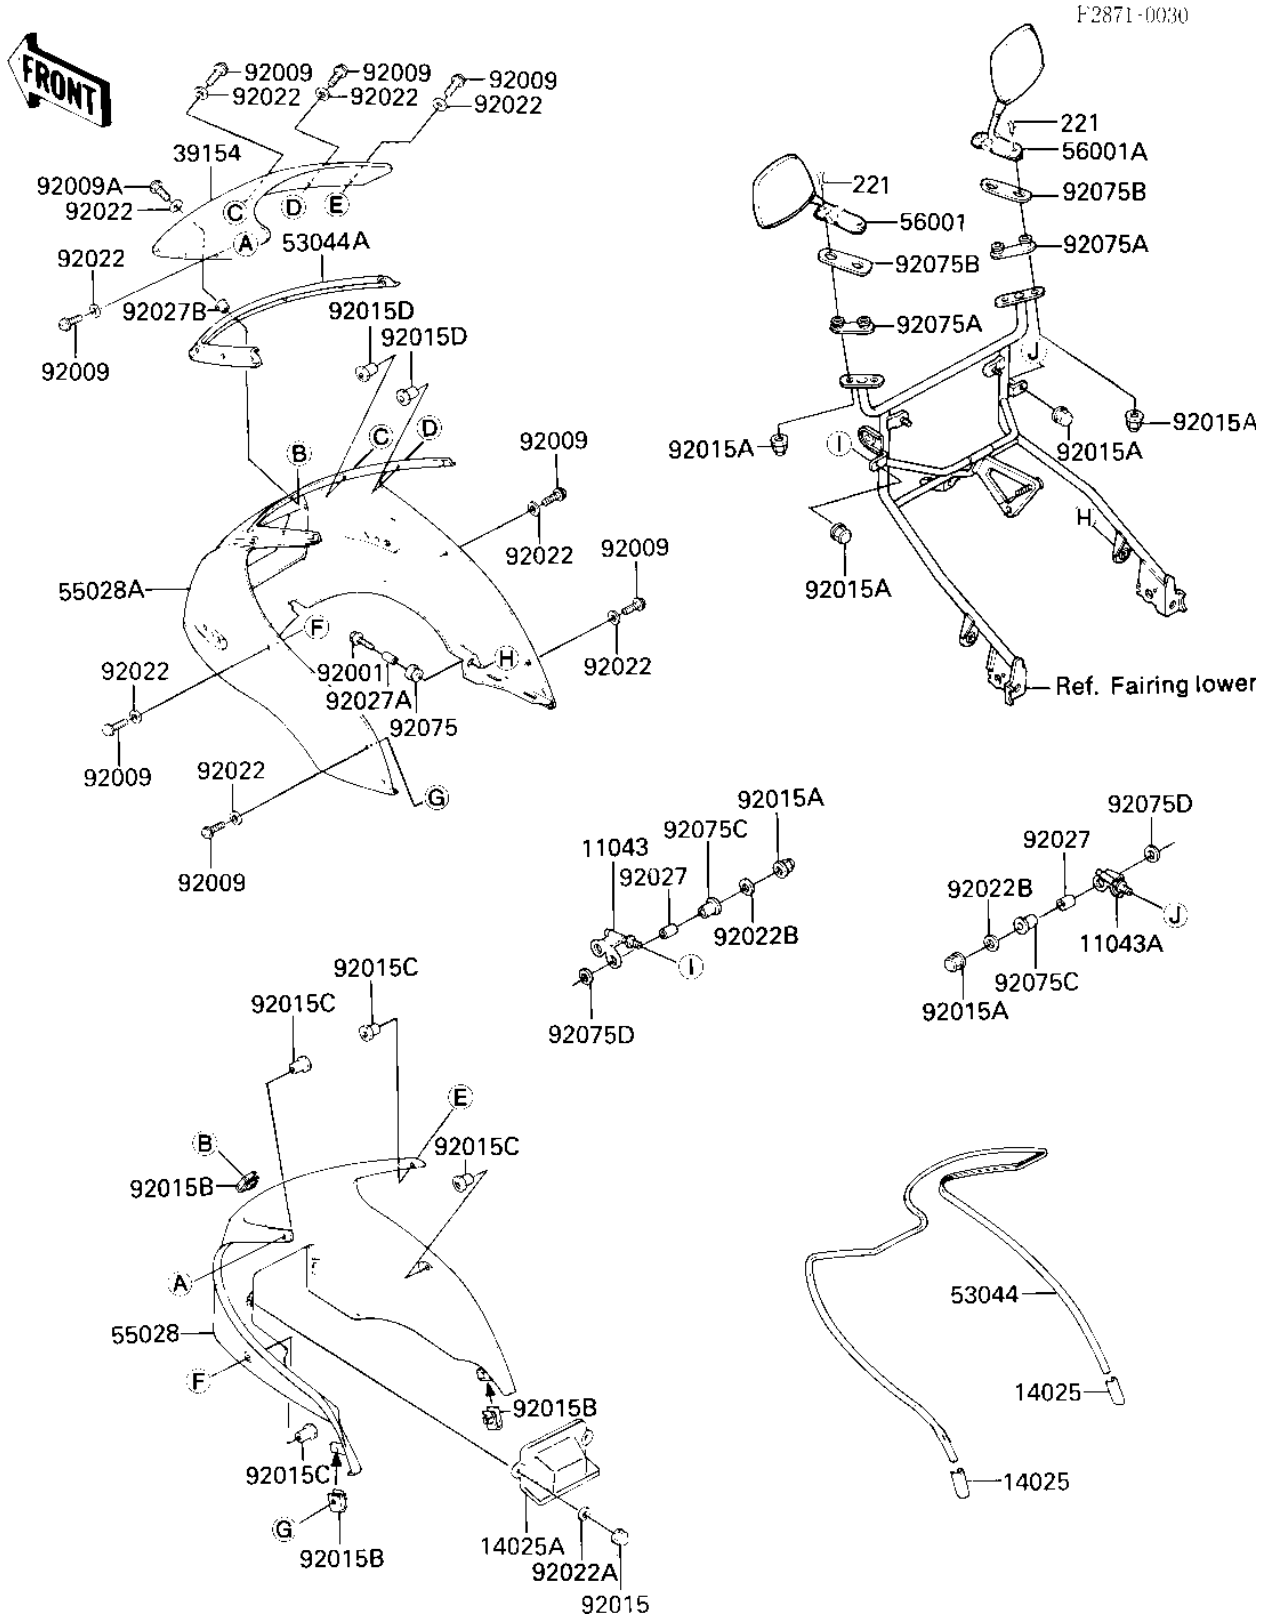

1984 GPz 750 Turbo PARTS DIAGRAM

FAIRING

1984 GPz 750 Turbo PARTS LIST

FAIRING

ITEM NAME	PART NUMBER	QUANTITY
BRACKET-B,SIGNAL LAMP (Ref # 11043)	11043-1278	1
BRACKET-B,SIGNAL LAMP (Ref # 11043A)	11043-1279	1
COVER,WINDSHIELD END (Ref # 14025)	14025-1756	2
COVER,COWLING INNER (Ref # 14025A)	14025-1769	1
WINDSHIELD (Ref # 39154)	39154-1052	1
TRIM,COWLING (Ref # 53044)	53044-1110	1
TRIM,WINDSHIELD (Ref # 53044A)	53044-1121	1
COWLING,INNER (Ref # 55028)	55028-5063	1
COWLING,UPP,OUTER,EBO (Ref # 55028A)	55028-5034-J3	1
MIRROR-ASSY,LH (Ref # 56001)	56001-1142	1
MIRROR-ASSY,RH (Ref # 56001A)	56001-1145	1
BOLT,6X25 (Ref # 92001)	92001-1852	2
SCREW (Ref # 92009)	92009-1654	10
SCREW,5X25 (Ref # 92009A)	92009-1302	1
NUT,CAP 6MM,BLACK (Ref # 92015)	92015-1170	2
NUT-6MM (Ref # 92015A)	92015-1078	10
NUT (Ref # 92015B)	92015-1710	3
NUT,COWLING,5MM (Ref # 92015C)	92015-1351	4
NUT,COWLING,5MM (Ref # 92015D)	92015-1352	4
WASHER,NYLON,5.3X11.5 (Ref # 92022)	92022-1521	11
WASHER,7X18X1.2 (Ref # 92022A)	92022-1545	2
WASHER,PLAIN,7MM (Ref # 92022B)	92022-228	4
COLLAR,6.8X10X21 (Ref # 92027)	92027-1400	4
COLLAR,REAR FENDER (Ref # 92027A)	92027-162	2
COLLAR,COWLING,L=5.5 (Ref # 92027B)	92027-1754	1
DAMPER (Ref # 92075)	92075-1057	2
DAMPER,MIRROR (Ref # 92075A)	92075-1492	2
DAMPER,MIRROR (Ref # 92075B)	92075-1500	2
RUBBER,FENDER COVER (Ref # 92075C)	92075-174	4

1984 GPz 750 Turbo PARTS LIST

FAIRING

ITEM NAME	PART NUMBER	QUANTITY
DAMPER RUBBER (Ref # 92075D)	92075-175	4
SCREW-CSK-CROS,6X30 (Ref # 221)	221C0630	4