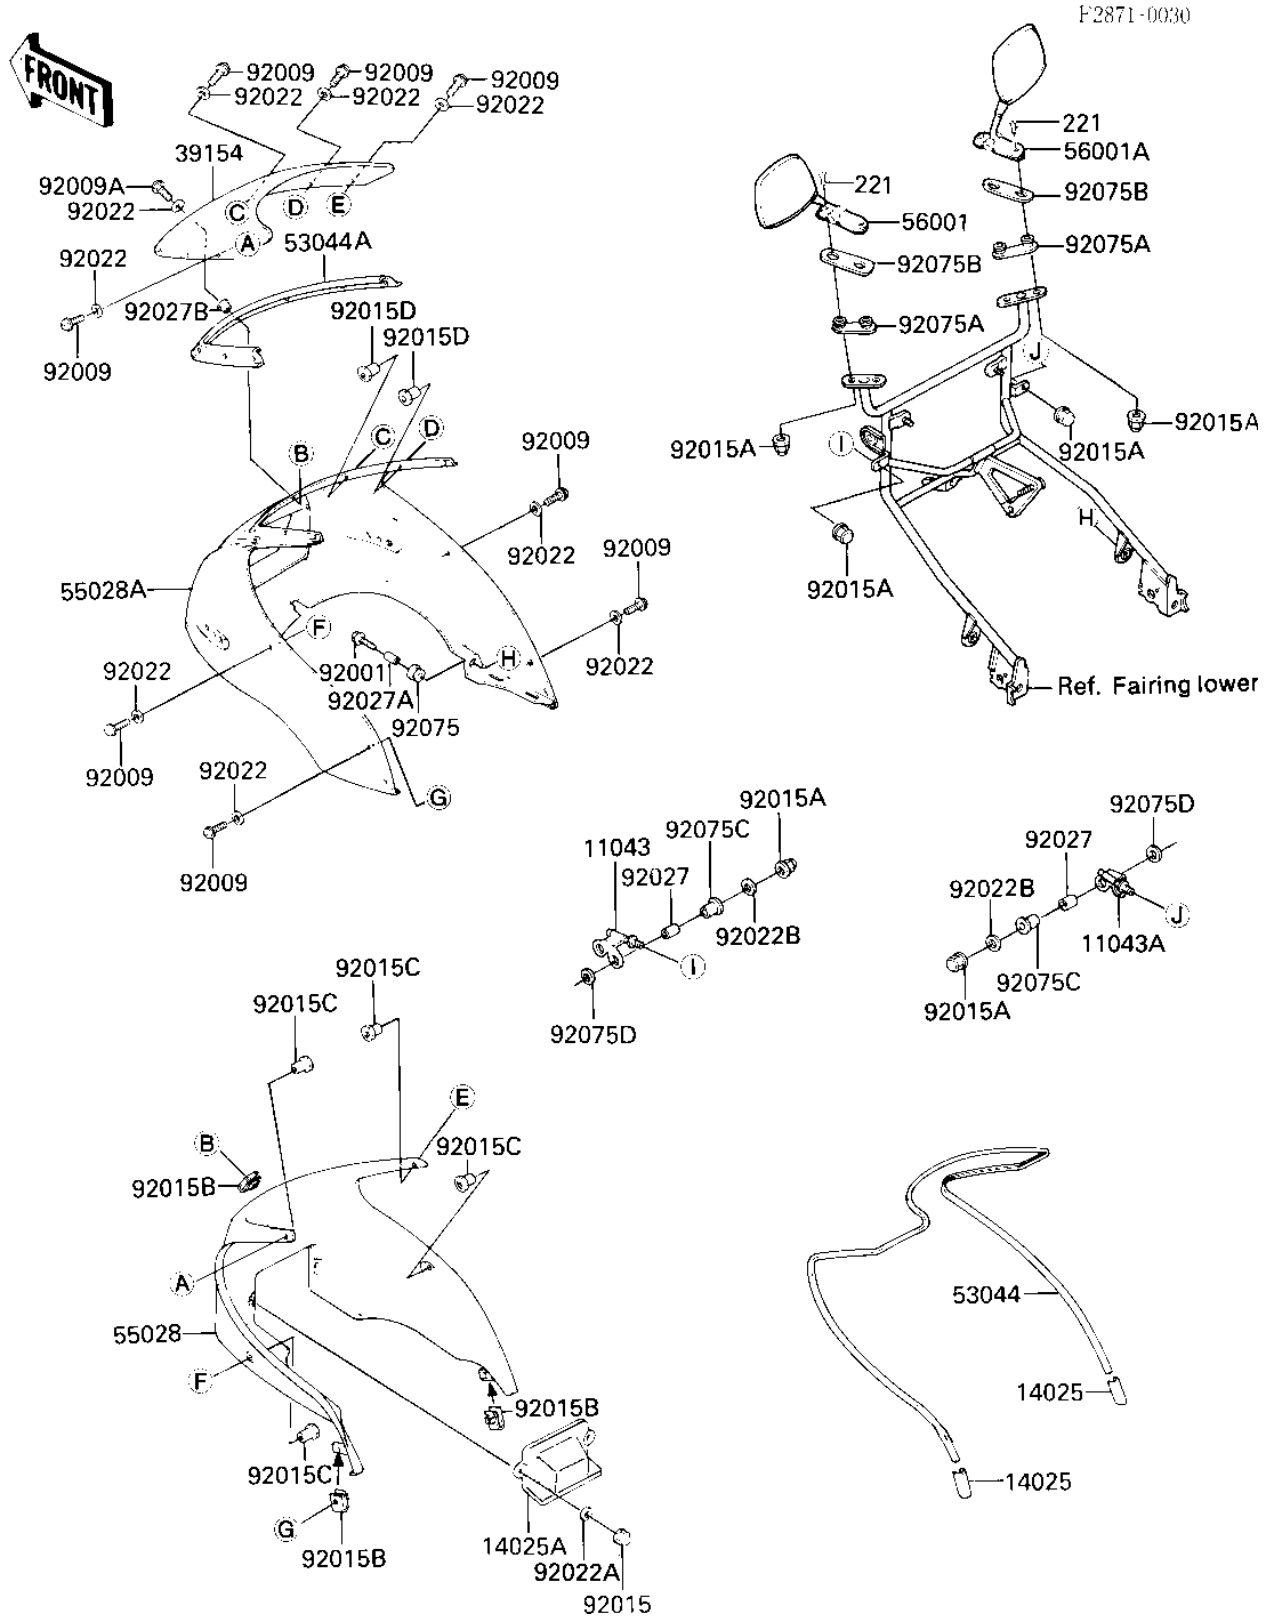

1985 GPz 750 Turbo PARTS DIAGRAM

FAIRING

1985 GPz 750 Turbo PARTS LIST

FAIRING

ITEM NAME	PART NUMBER	QUANTITY
BRACKET-B,SIGNAL LAMP (Ref # 11043)	11043-1278	1
BRACKET-B,SIGNAL LAMP (Ref # 11043A)	11043-1279	1
COVER,WINDSHIELD END (Ref # 14025)	14025-1756	2
COVER,COWLING INNER (Ref # 14025A)	14025-1769	1
WINDSHIELD (Ref # 39154)	39154-1052	1
TRIM,COWLING (Ref # 53044)	53044-1110	1
TRIM,WINDSHIELD (Ref # 53044A)	53044-1121	1
COWLING,INNER (Ref # 55028)	55028-5063	1
COWLING,UPP,OUTER,EBO (Ref # 55028A)	55028-5034-J3	1
MIRROR-ASSY,LH (Ref # 56001)	56001-1142	1
MIRROR-ASSY,RH (Ref # 56001A)	56001-1145	1
BOLT,6X25 (Ref # 92001)	92001-1852	2
SCREW (Ref # 92009)	92009-1654	10
SCREW,5X25 (Ref # 92009A)	92009-1302	1
NUT,CAP 6MM,BLACK (Ref # 92015)	92015-1170	2
NUT-6MM (Ref # 92015A)	92015-1078	10
NUT (Ref # 92015B)	92015-1710	3
NUT,COWLING,5MM (Ref # 92015C)	92015-1351	4
NUT,COWLING,5MM (Ref # 92015D)	92015-1352	4
WASHER,NYLON,5.3X11.5 (Ref # 92022)	92022-1521	11
WASHER,7X18X1.2 (Ref # 92022A)	92022-1545	2
WASHER,PLAIN,7MM (Ref # 92022B)	92022-228	4
COLLAR,6.8X10X21 (Ref # 92027)	92027-1400	4
COLLAR,REAR FENDER (Ref # 92027A)	92027-162	2
COLLAR,COWLING,L=5.5 (Ref # 92027B)	92027-1754	1
DAMPER (Ref # 92075)	92075-1057	2
DAMPER,MIRROR (Ref # 92075A)	92075-1492	2
DAMPER,MIRROR (Ref # 92075B)	92075-1500	2
RUBBER,FENDER COVER (Ref # 92075C)	92075-174	4

1985 GPz 750 Turbo PARTS LIST

FAIRING

ITEM NAME	PART NUMBER	QUANTITY
DAMPER RUBBER (Ref # 92075D)	92075-175	4
SCREW-CSK-CROS,6X30 (Ref # 221)	221C0630	4