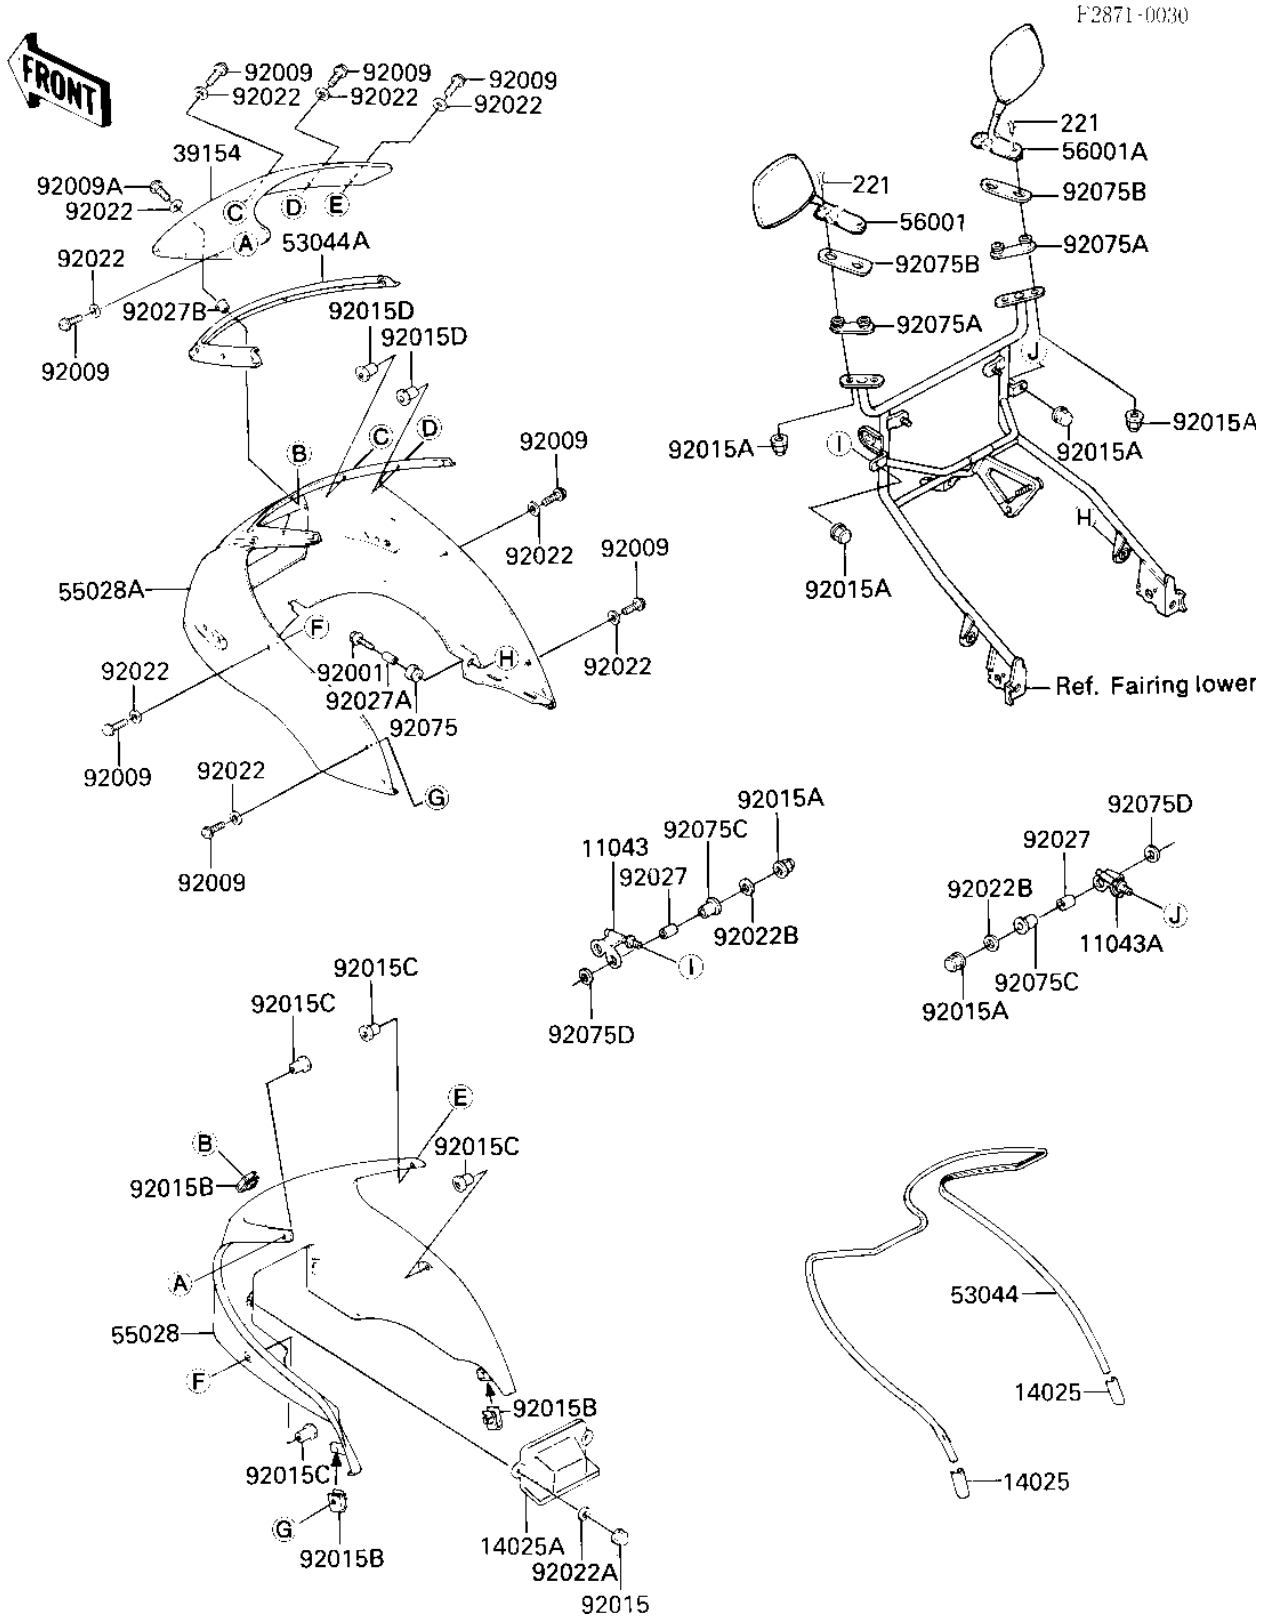

1985 GPz 750 Turbo PARTS DIAGRAM

FAIRING

1985 GPz 750 Turbo PARTS LIST

FAIRING

ITEM NAME	PART NUMBER	QUANTITY
BRACKET-B,SIGNAL LAMP (Ref # 11043)	11043-1278	1
BRACKET-B,SIGNAL LAMP (Ref # 11043A)	11043-1279	1
COVER,WINDSHIELD END (Ref # 14025)	14025-1756	2
COVER,COWLING INNER (Ref # 14025A)	14025-1769	1
WINDSHIELD (Ref # 39154)	39154-1052	1
TRIM,COWLING (Ref # 53044)	53044-1110	1
TRIM,WINDSHIELD (Ref # 53044A)	53044-1121	1
COWLING,INNER (Ref # 55028)	55028-5063	1
COWLING,UPP,OUTER,EBO (Ref # 55028A)	55028-5034-J3	1
MIRROR-ASSY,LH (Ref # 56001)	56001-1142	1
MIRROR-ASSY,RH (Ref # 56001A)	56001-1145	1
BOLT,6X25 (Ref # 92001)	92001-1852	2
SCREW (Ref # 92009)	92009-1654	10
SCREW,5X25 (Ref # 92009A)	92009-1302	1
NUT,CAP 6MM,BLACK (Ref # 92015)	92015-1170	2
NUT-6MM (Ref # 92015A)	92015-1078	10
NUT (Ref # 92015B)	92015-1710	3
NUT,COWLING,5MM (Ref # 92015C)	92015-1351	4
NUT,COWLING,5MM (Ref # 92015D)	92015-1352	4
WASHER,NYLON,5.3X11.5 (Ref # 92022)	92022-1521	11
WASHER,7X18X1.2 (Ref # 92022A)	92022-1545	2
WASHER,PLAIN,7MM (Ref # 92022B)	92022-228	4
COLLAR,6.8X10X21 (Ref # 92027)	92027-1400	4
COLLAR,REAR FENDER (Ref # 92027A)	92027-162	2
COLLAR,COWLING,L=5.5 (Ref # 92027B)	92027-1754	1
DAMPER (Ref # 92075)	92075-1057	2
DAMPER,MIRROR (Ref # 92075A)	92075-1492	2
DAMPER,MIRROR (Ref # 92075B)	92075-1500	2
RUBBER,FENDER COVER (Ref # 92075C)	92075-174	4

1985 GPz 750 Turbo PARTS LIST

FAIRING

ITEM NAME	PART NUMBER	QUANTITY
DAMPER RUBBER (Ref # 92075D)	92075-175	4
SCREW-CSK-CROS,6X30 (Ref # 221)	221C0630	4