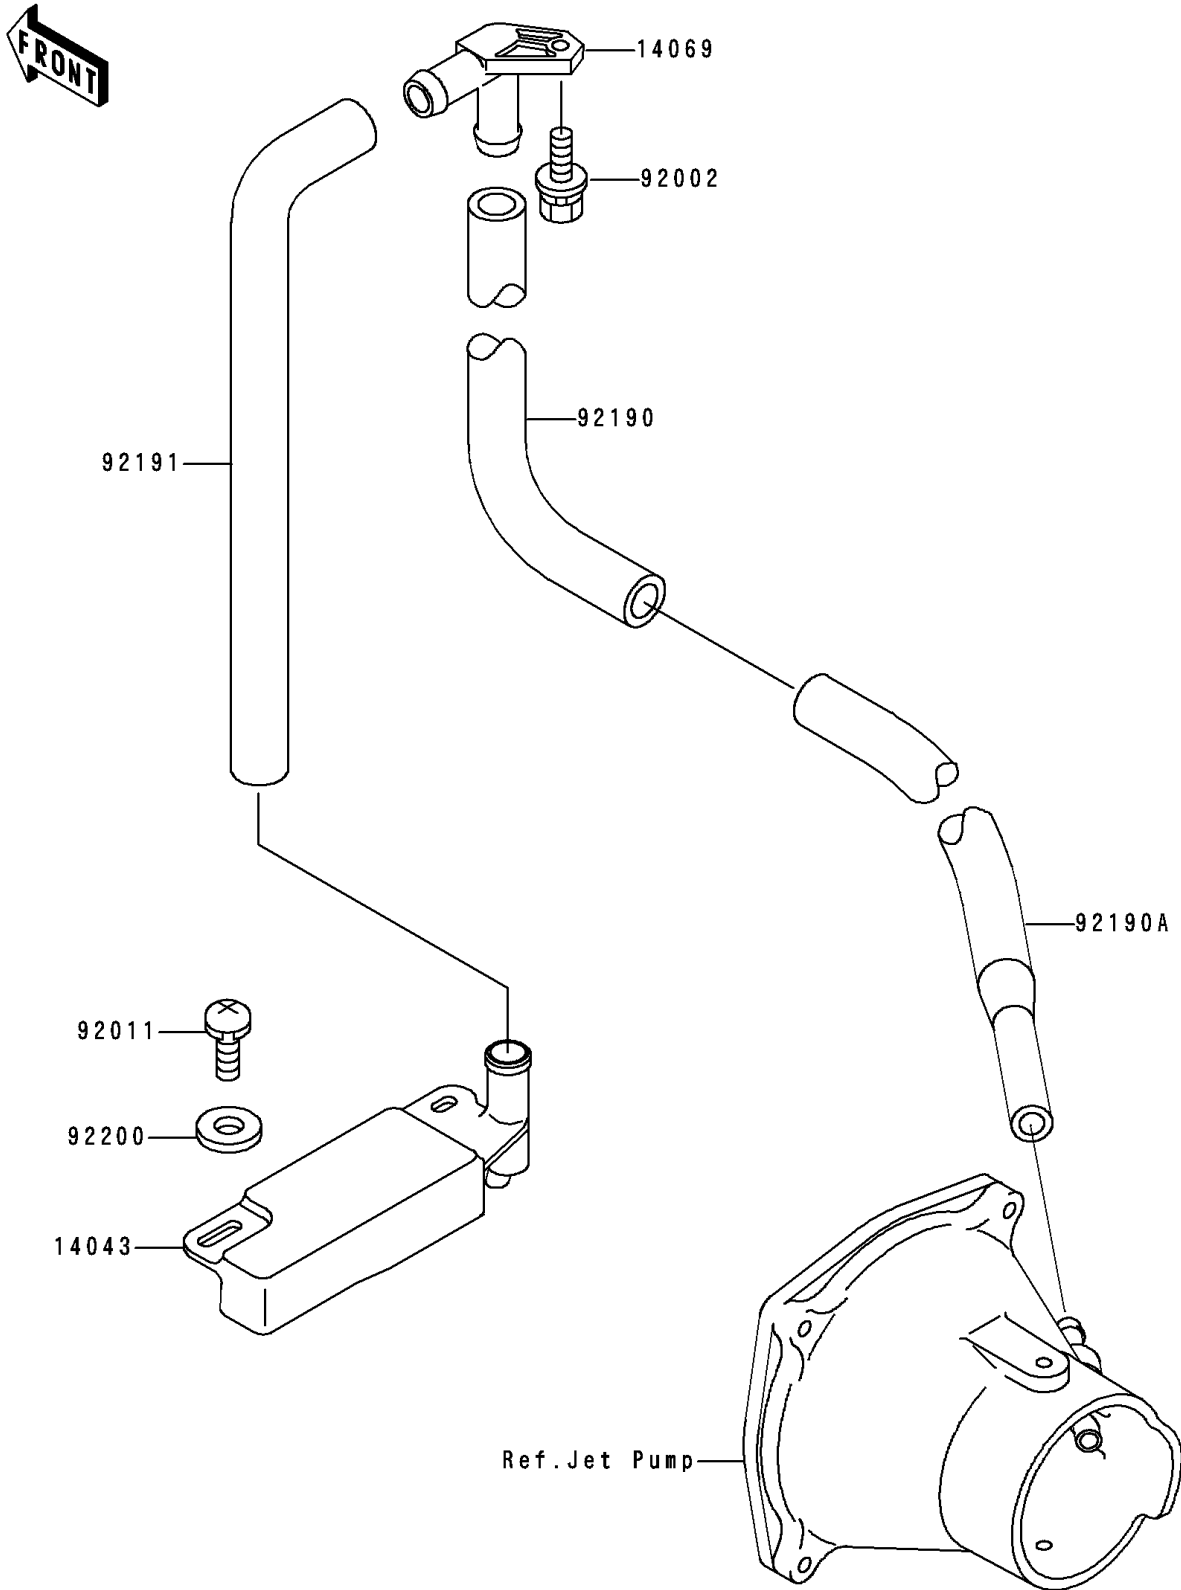

# 1998 Xi Sport PARTS DIAGRAM

Bilge System

F 3145

## 1998 Xi Sport PARTS LIST

### Bilge System

ITEM NAME	PART NUMBER	QUANTITY
FILTER (Ref # 14043)	14043-3708	1
BREATHER (Ref # 14069)	14069-3708	1
BOLT,6X20 (Ref # 92002)	92002-3755	1
SCREW,TAPPING (Ref # 92011)	92011-561	2
TUBE,BREATHER-BULKHEAD (Ref # 92190)	92190-3772	1
TUBE,L=190 (Ref # 92190A)	92190-3821	1
TUBE,FILTER-BREATHER (Ref # 92191)	92191-3781	1
WASHER,5.9X16X1.5 (Ref # 92200)	92200-3714	2