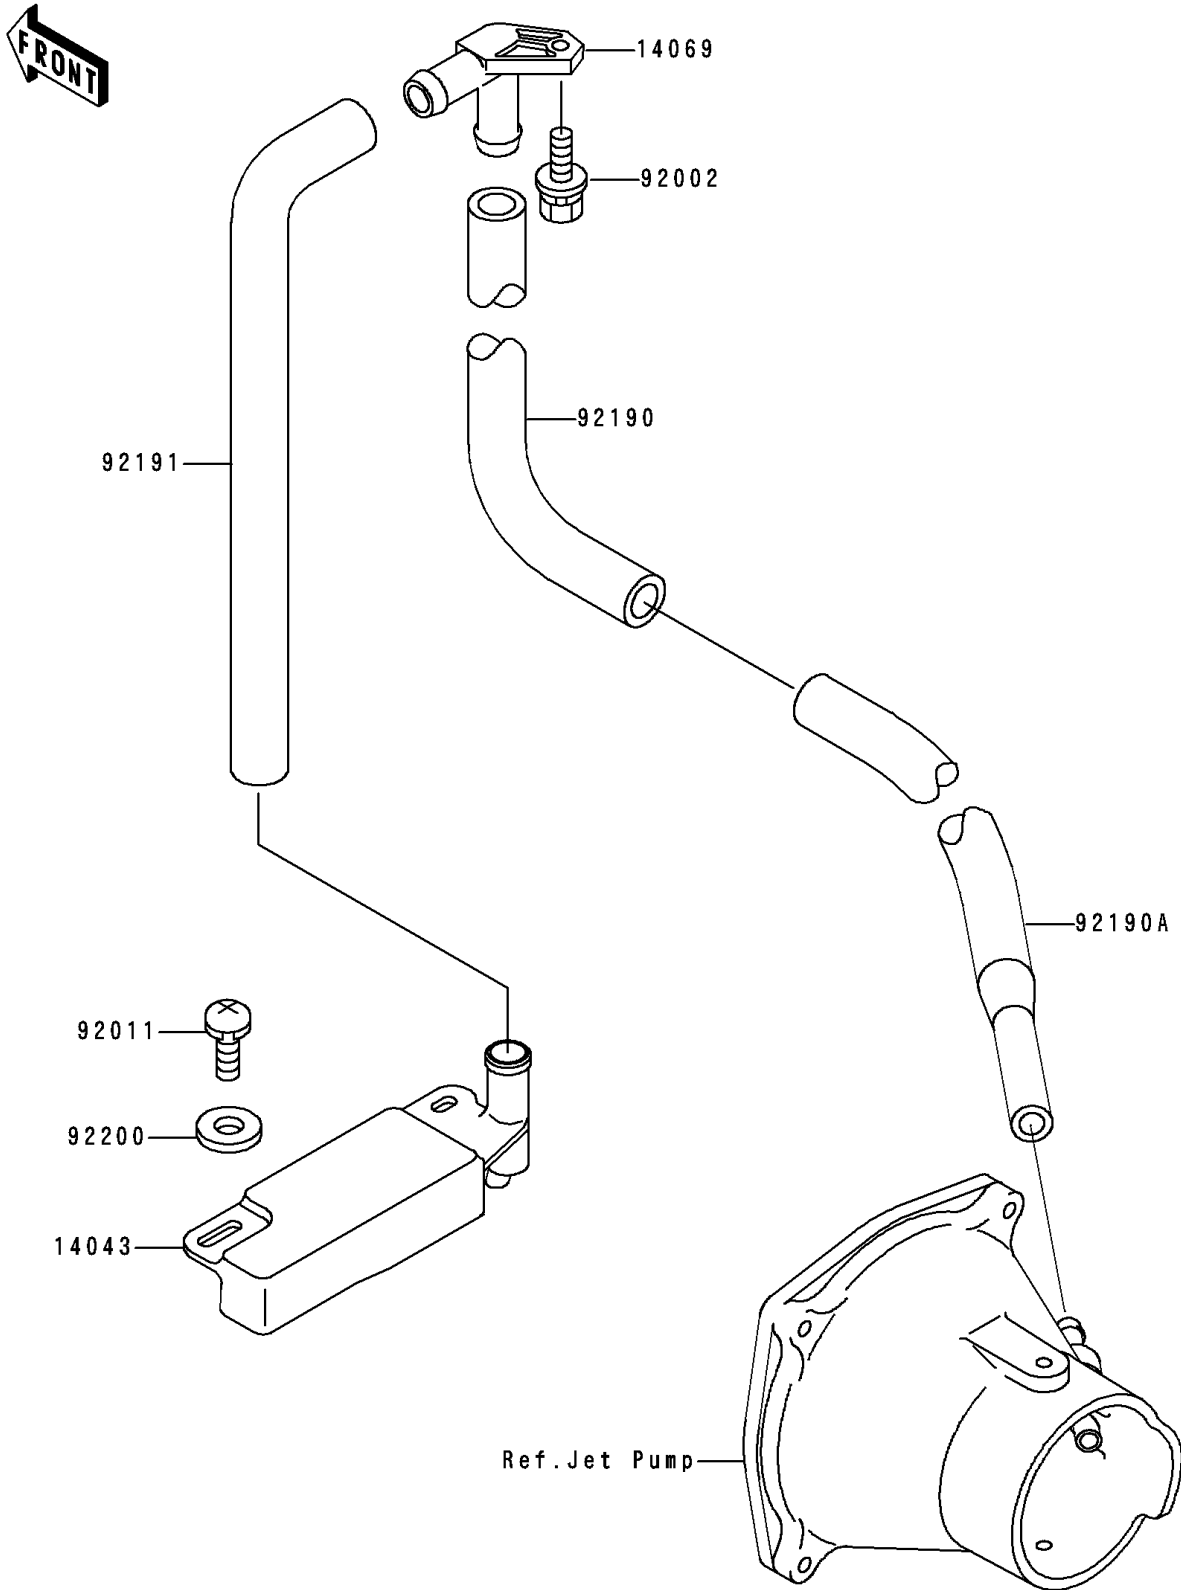

1999 Xi Sport PARTS DIAGRAM

Bilge System

F 3145

1999 Xi Sport PARTS LIST

Bilge System

ITEM NAME	PART NUMBER	QUANTITY
FILTER (Ref # 14043)	14043-3708	1
BREATHER (Ref # 14069)	14069-3708	1
BOLT,6X20 (Ref # 92002)	92002-3755	1
SCREW,TAPPING (Ref # 92011)	92011-561	2
TUBE,BREATHER-BULKHEAD (Ref # 92190)	92190-3772	1
TUBE,L=190 (Ref # 92190A)	92190-3821	1
TUBE,FILTER-BREATHER (Ref # 92191)	92191-3781	1
WASHER,5.9X16X1.5 (Ref # 92200)	92200-3714	2