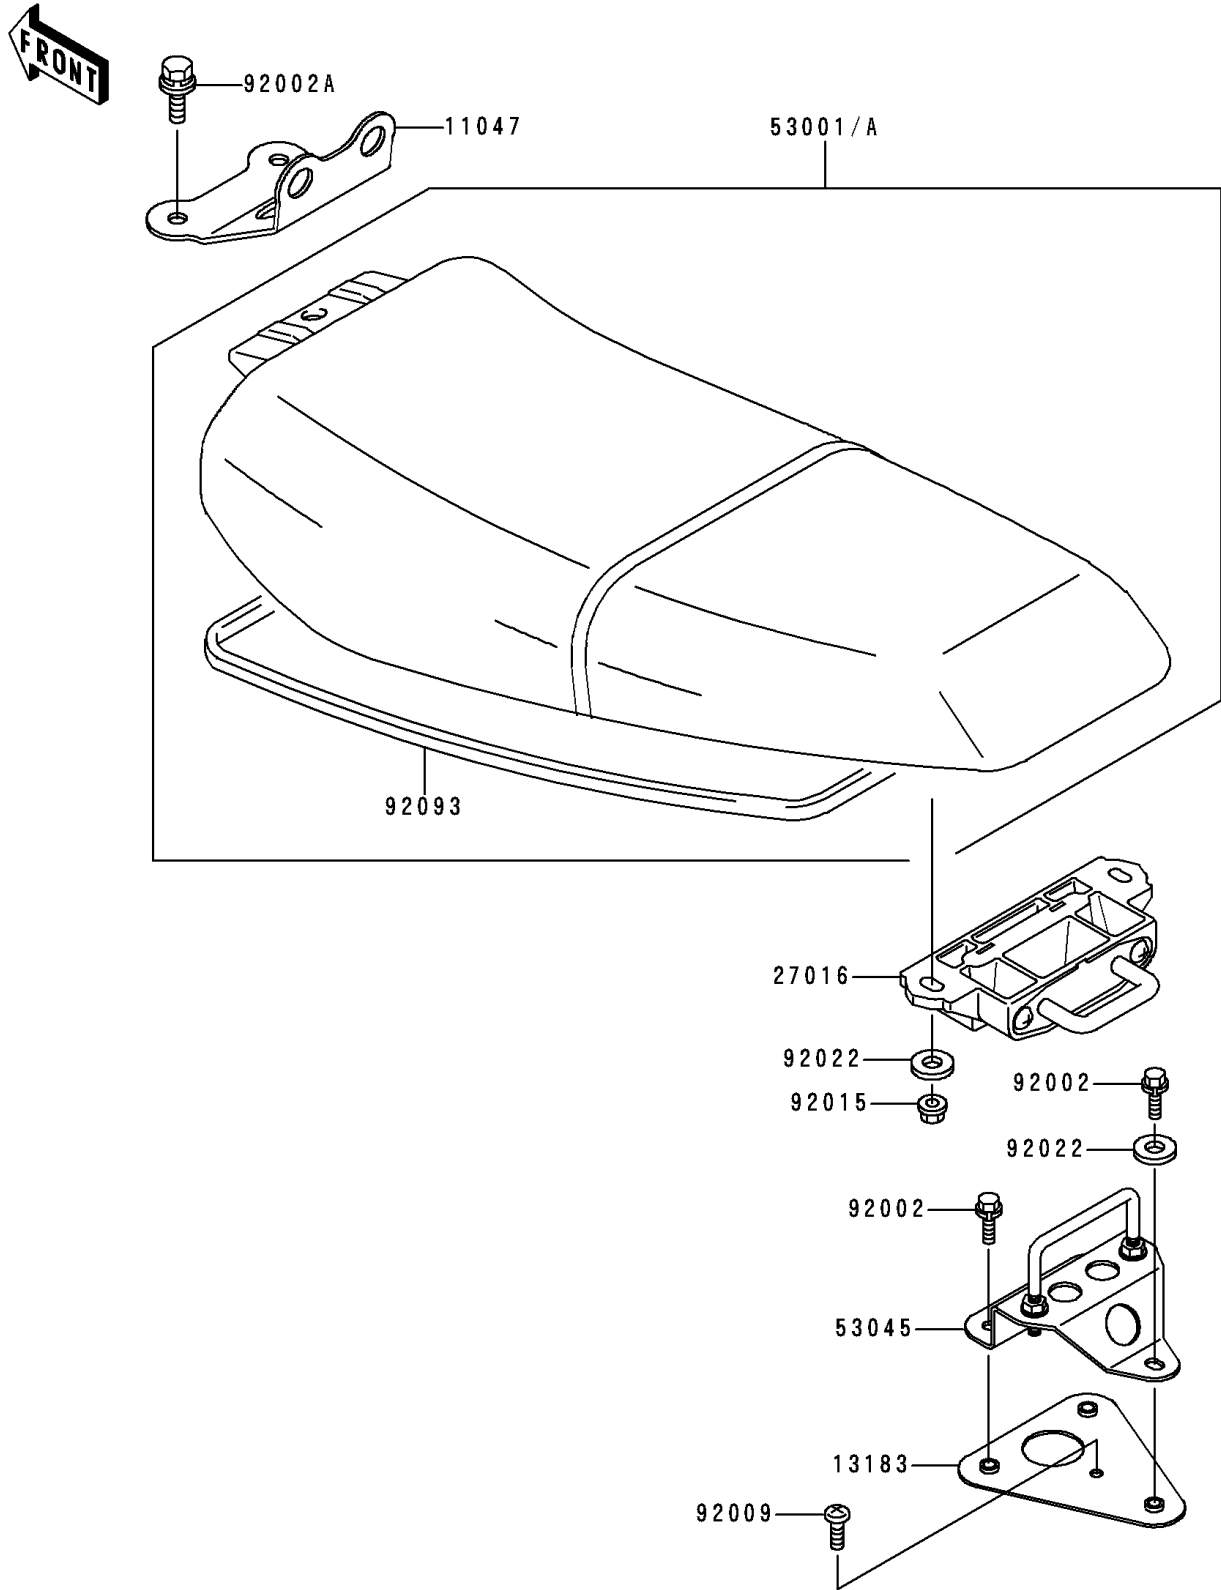

1998 Xi Sport PARTS DIAGRAM

Seat

F 3146

1998 Xi Sport PARTS LIST

Seat

| ITEM NAME | PART NUMBER | QUANTITY |
|------------------------------------|---------------|----------|
| BRACKET,SEAT,FR (Ref # 11047) | 11047-3766 | 1 |
| PLATE,SEAT LOCK HOOK (Ref # 13183) | 13183-3820 | 1 |
| LOCK-ASSY,SEAT (Ref # 27016) | 27016-3731 | 1 |
| SEAT-ASSY,J.S.VIOLET (Ref # 53001) | 53001-3730-PJ | 1 |
| HOOK-ASSY,SEAT LOCK (Ref # 53045) | 53045-3706 | 1 |
| BOLT,6X25 (Ref # 92002) | 92002-3714 | 3 |
| BOLT,8X25 (Ref # 92002A) | 92002-3774 | 2 |
| SCREW,5X16 (Ref # 92009) | 92009-3789 | 1 |
| NUT,6MM (Ref # 92015) | 92015-3767 | 2 |
| WASHER,6.5X20X1.5 (Ref # 92022) | 92022-3710 | 3 |
| SEAL,SEAT (Ref # 92093) | 92093-3735 | 1 |