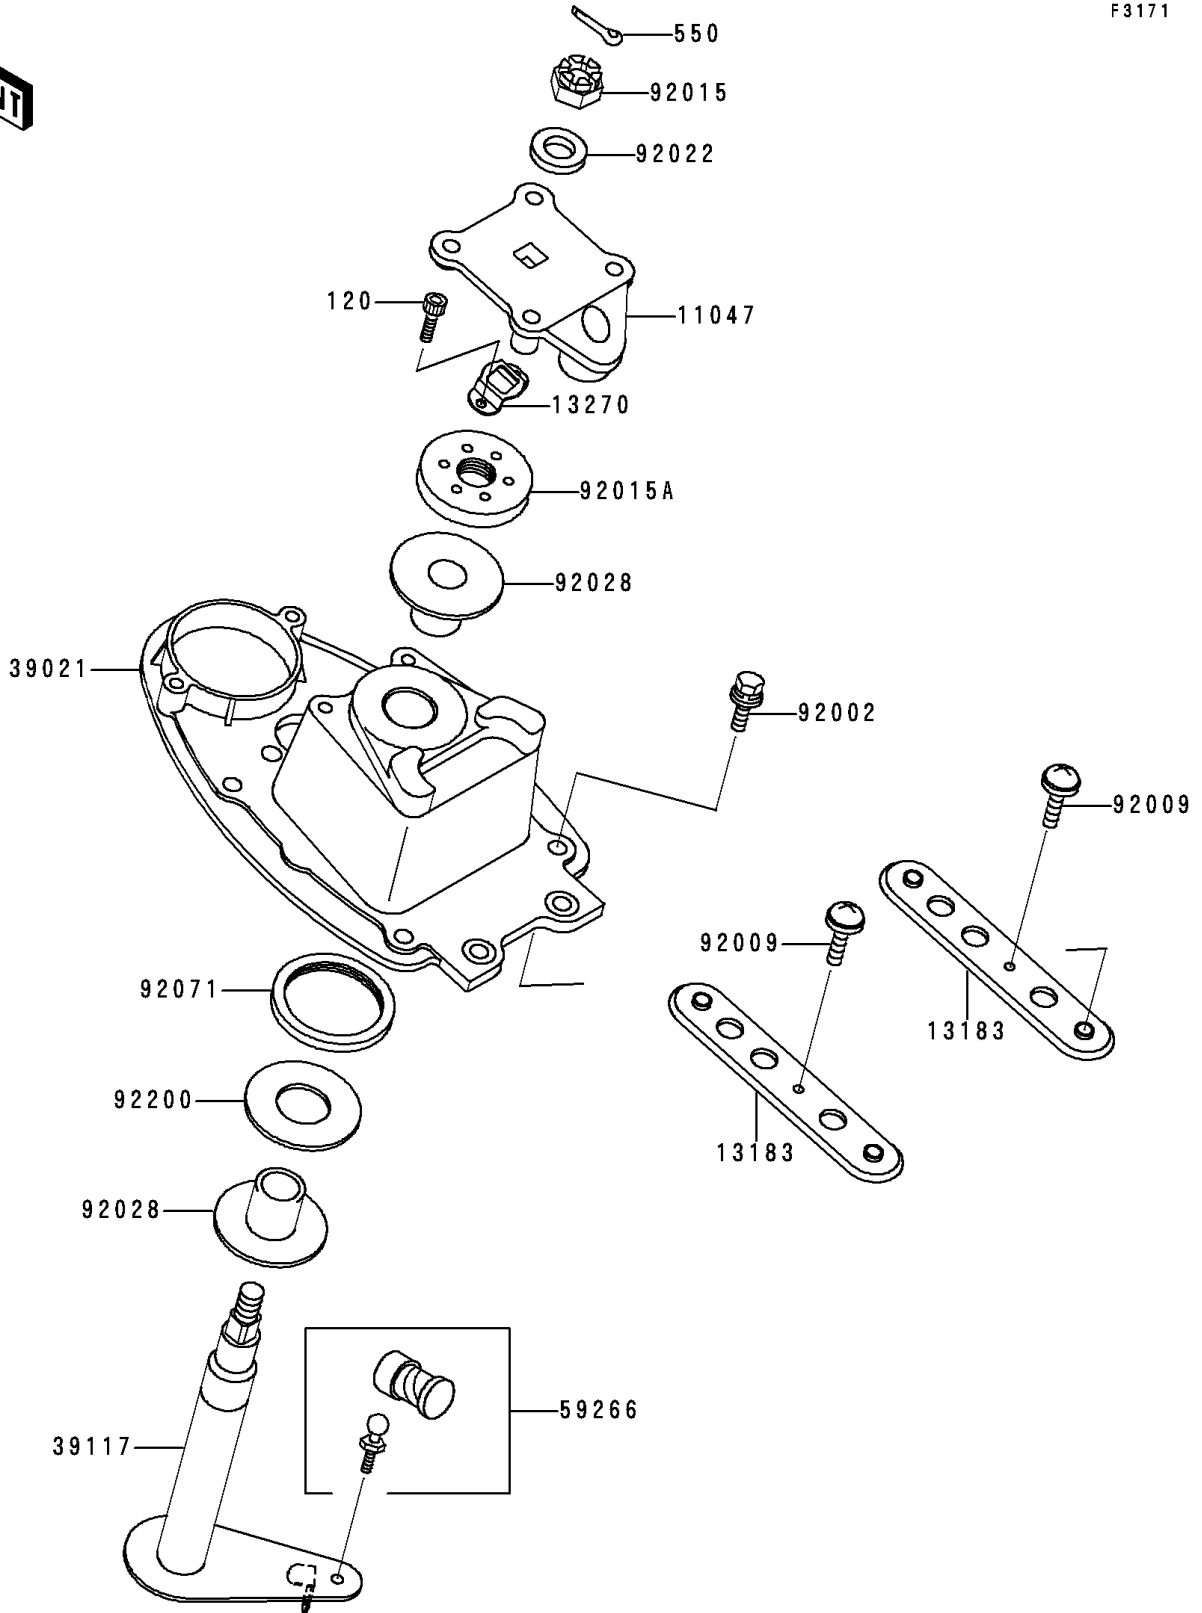

1998 Xi Sport PARTS DIAGRAM

Handle Pole

F3171

1998 Xi Sport PARTS LIST

Handle Pole

ITEM NAME	PART NUMBER	QUANTITY
BOLT-SOCKET,5X10 (Ref # 120)	120R0510	2
PIN-COTTER,3X35 (Ref # 550)	550S3035	1
BRACKET,HANDLE HOLDER (Ref # 11047)	11047-3759	1
PLATE,HANDLE POLE BRACKET (Ref # 13183)	13183-3806	2
PLATE (Ref # 13270)	13270-3780	1
BRACKET-HANDLE POLE (Ref # 39021)	39021-3704	1
SHAFT-STRG (Ref # 39117)	39117-3706	1
JOINT-BALL (Ref # 59266)	59266-3707	1
BOLT,8X25 (Ref # 92002)	92002-3774	4
SCREW,5X16 (Ref # 92009)	92009-3789	2
NUT,CASTLE,14MM (Ref # 92015)	92015-3805	1
NUT (Ref # 92015A)	92015-3852	1
WASHER,15X34X2.0 (Ref # 92022)	92022-3738	1
BUSHING,STEERING (Ref # 92028)	92028-3748	2
GROMMET (Ref # 92071)	92071-3792	1
WASHER,32.5X70X2 (Ref # 92200)	92200-3718	1