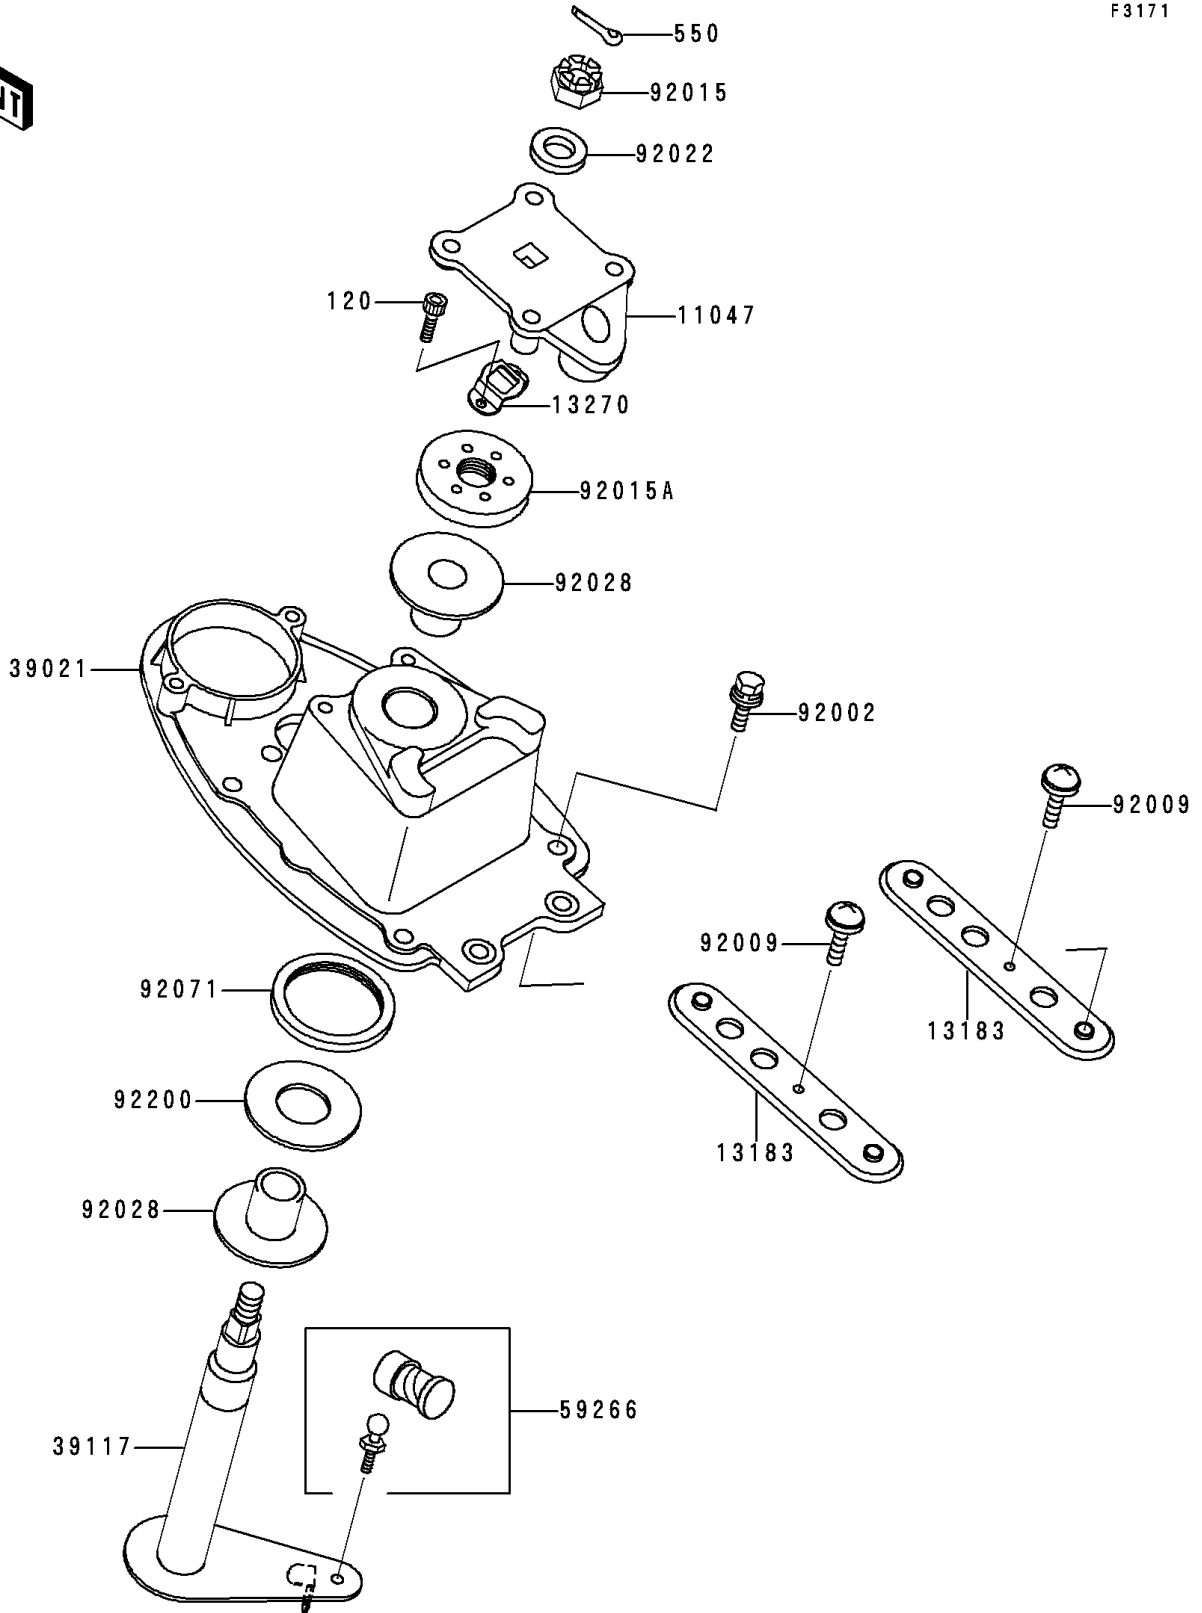

1999 Xi Sport PARTS DIAGRAM

Handle Pole

F3171

1999 Xi Sport PARTS LIST

Handle Pole

ITEM NAME	PART NUMBER	QUANTITY
BOLT-SOCKET,5X10 (Ref # 120)	120R0510	2
PIN-COTTER,3X35 (Ref # 550)	550S3035	1
BRACKET,HANDLE HOLDER (Ref # 11047)	11047-3759	1
PLATE,HANDLE POLE BRACKET (Ref # 13183)	13183-3806	2
PLATE (Ref # 13270)	13270-3780	1
BRACKET-HANDLE POLE (Ref # 39021)	39021-3704	1
SHAFT-STRG (Ref # 39117)	39117-3706	1
JOINT-BALL (Ref # 59266)	59266-3707	1
BOLT,8X25 (Ref # 92002)	92002-3774	4
SCREW,5X16 (Ref # 92009)	92009-3789	2
NUT,CASTLE,14MM (Ref # 92015)	92015-3805	1
NUT (Ref # 92015A)	92015-3852	1
WASHER,15X34X2.0 (Ref # 92022)	92022-3738	1
BUSHING,STEERING (Ref # 92028)	92028-3748	2
GROMMET (Ref # 92071)	92071-3792	1
WASHER,32.5X70X2 (Ref # 92200)	92200-3718	1