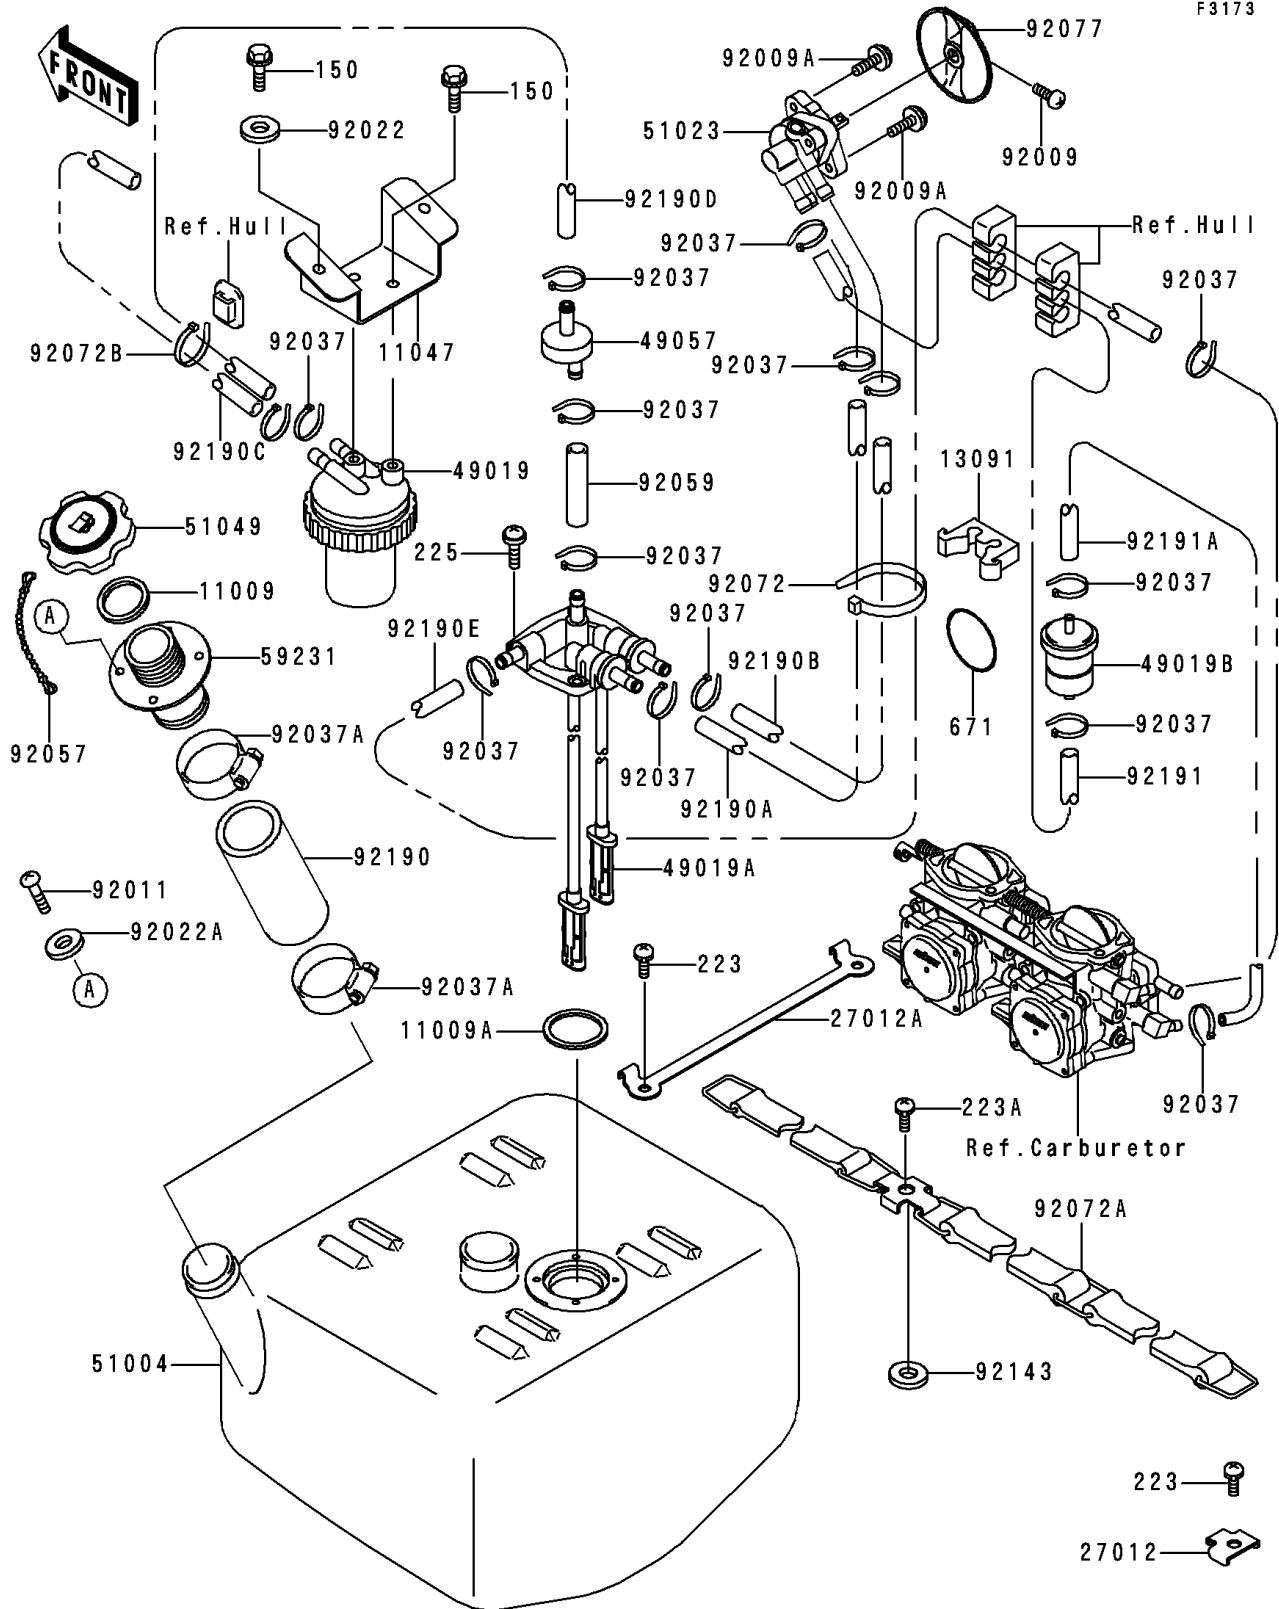

# 1999 Xi Sport PARTS DIAGRAM

Fuel Tank

F3173

# 1999 Xi Sport PARTS LIST

## Fuel Tank

ITEM NAME	PART NUMBER	QUANTITY
BOLT-WS,6X14 (Ref # 150)	150R0614	4
SCREW-PAN-WS-CROS,6X14 (Ref # 223)	223R0614	4
SCREW-PAN-WS-CROS,6X20 (Ref # 223A)	223R0620	2
SCREW-PAN-WSP-CROS,5X16 (Ref # 225)	225R0516	4
GASKET,TANK CAP (Ref # 11009)	11009-3020	1
GASKET (Ref # 11009A)	11009-3790	1
BRACKET,FUEL FILTER (Ref # 11047)	11047-3761	1
HOLDER,FILTER (Ref # 13091)	13091-3795	1
HOOK (Ref # 27012)	27012-3751	2
HOOK,FIRE EXTINGUISHER (Ref # 27012A)	27012-3772	1
FILTER-FUEL (Ref # 49019)	49019-3708	1
FILTER-FUEL (Ref # 49019A)	49019-3710	1
FILTER-FUEL (Ref # 49019B)	49019-3712	1
VALVE-RELIEF (Ref # 49057)	49057-3001	1
TANK-FUEL (Ref # 51004)	51004-3717	1
TAP-ASSY,FUEL (Ref # 51023)	51023-3718	1
CAP-TANK,FUEL (Ref # 51049)	51049-3719	1
FILLER,FUEL TANK (Ref # 59231)	59231-3001	1
SCREW,4X8 (Ref # 92009)	92009-3729	1
SCREW,5X16 (Ref # 92009A)	92009-3789	2
SCREW (Ref # 92011)	92011-562	4
WASHER,6.5X20X1.5 (Ref # 92022)	92022-3710	2
WASHER (Ref # 92022A)	92022-563	4
CLAMP (Ref # 92037)	92037-1173	15
CLAMP (Ref # 92037A)	92037-3009	2
CHAIN,COVER,L=100 (Ref # 92057)	92057-3704	1
TUBE,5.8X12.2X55 (Ref # 92059)	92059-3026	1
BAND,L=149 (Ref # 92072)	92072-031	1
BAND,TANK&FIRE EXTINGUISHER (Ref # 92072A)	92072-3764	2

### Fuel Tank

ITEM NAME	PART NUMBER	QUANTITY
BAND (Ref # 92072B)	92072-3778	1
KNOB (Ref # 92077)	92077-3717	1
COLLAR,7X20X5 (Ref # 92143)	92143-3740	2
TUBE,45X53X115 (Ref # 92190)	92190-3856	1
TUBE,"RES",5.8X10.8X420 (Ref # 92190A)	92190-3889	1
TUBE,"ON",5.8X10.8X420 (Ref # 92190B)	92190-3890	1
TUBE,5.8X10.8X700 (Ref # 92190C)	92190-3892	1
TUBE,5.8X10.8X540 (Ref # 92190D)	92190-3893	1
TUBE,"RETURN",CARB-TANK (Ref # 92190E)	92190-3903	1
TUBE,TAP-FILTER (Ref # 92191)	92191-3727	1
TUBE,FILTER-CARB (Ref # 92191A)	92191-3729	1
O RING,65MM (Ref # 671)	671B2565	1