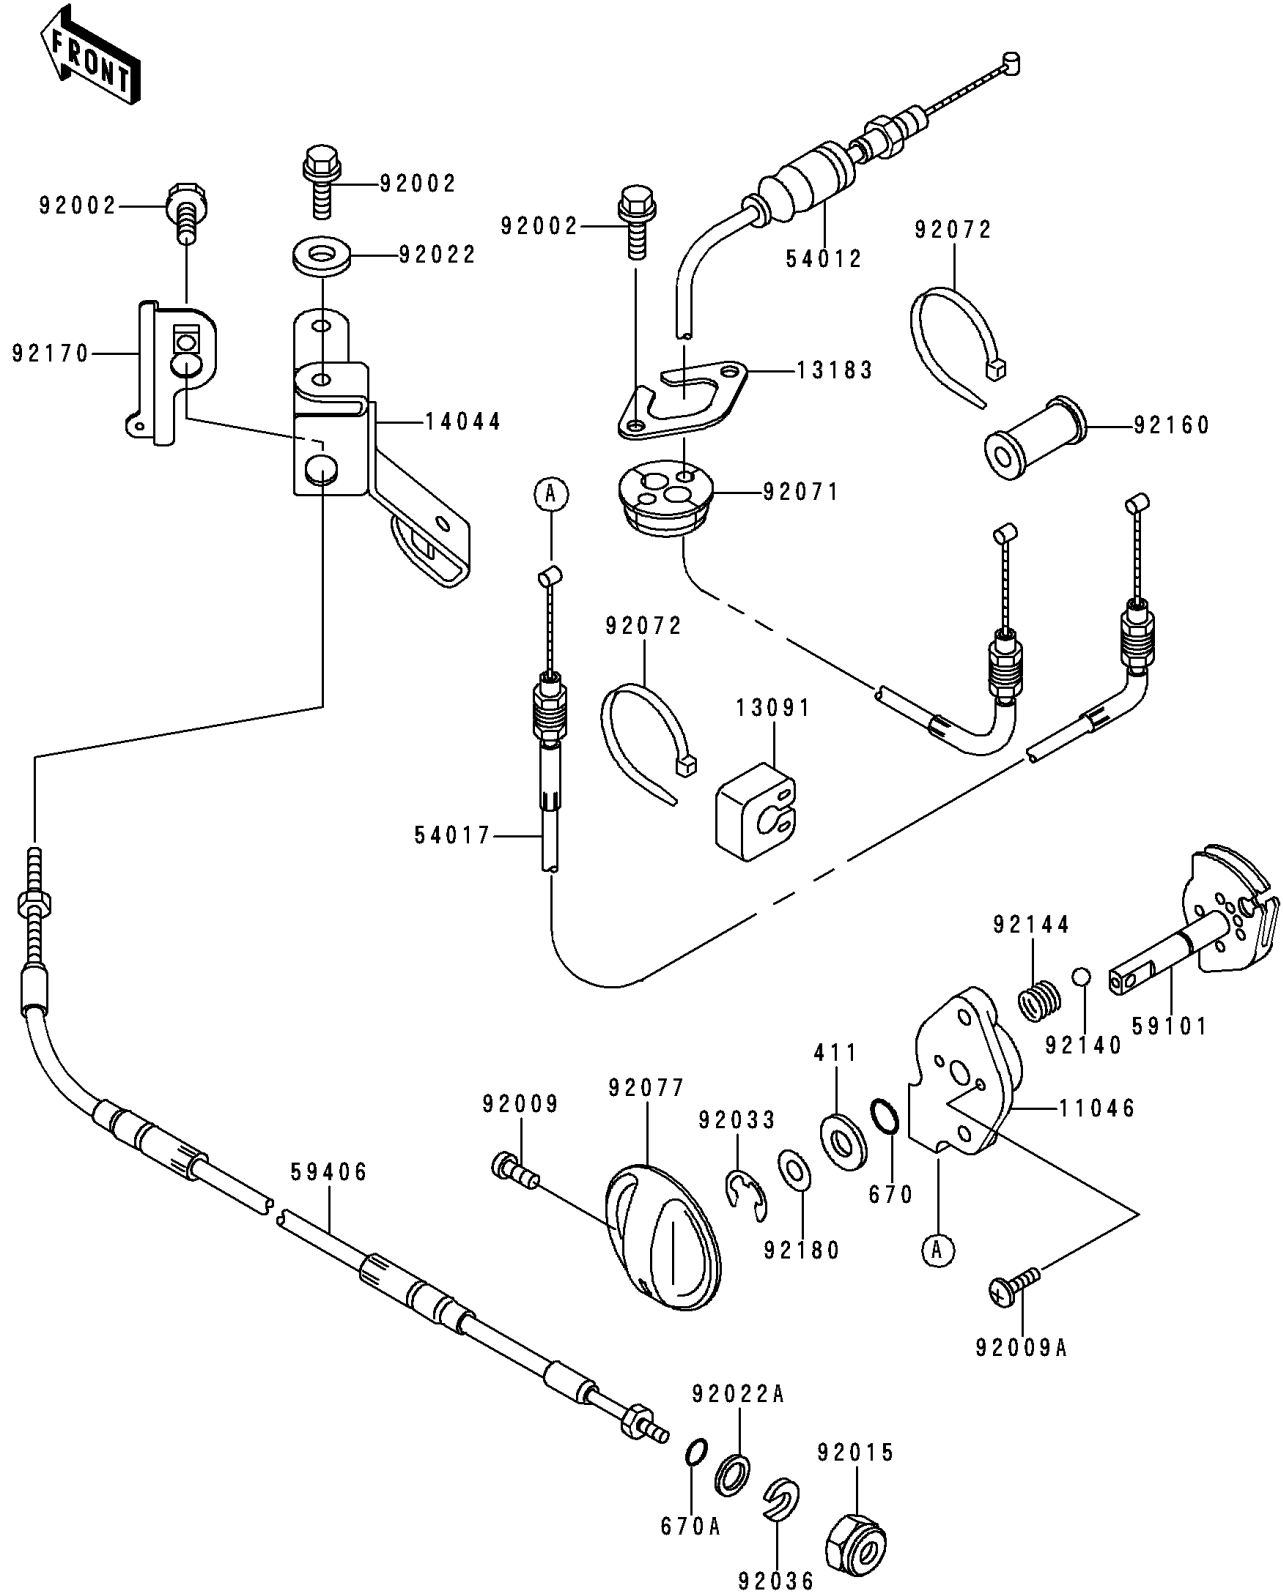

# 1999 Xi Sport PARTS DIAGRAM

Cables

F3175

# 1999 Xi Sport PARTS LIST

## Cables

ITEM NAME	PART NUMBER	QUANTITY
WASHER-PLAIN,8MM (Ref # 411)	411S0800	1
O RING,8MM (Ref # 670)	670B1508	1
O RING,11MM (Ref # 670A)	670B2011	1
BRACKET,STARTER CABLE (Ref # 11046)	11046-3712	1
HOLDER (Ref # 13091)	13091-3780	1
PLATE (Ref # 13183)	13183-3810	1
HOLDER-CABLE (Ref # 14044)	14044-3718	1
CABLE-THROTTLE (Ref # 54012)	54012-3744	1
CABLE-STARTER (Ref # 54017)	54017-3725	1
REEL,STARTER CABLE (Ref # 59101)	59101-3704	1
CABLE-STRG (Ref # 59406)	59406-3728	1
BOLT,6X16 (Ref # 92002)	92002-3728	5
SCREW,4X8 (Ref # 92009)	92009-3729	1
SCREW,5X16 (Ref # 92009A)	92009-3789	2
NUT,20MM (Ref # 92015)	92015-526	1
WASHER,6.5X20X1.5 (Ref # 92022)	92022-3710	2
WASHER (Ref # 92022A)	92022-535	1
RING-SNAP,7MM (Ref # 92033)	92033-3704	1
RING-SNAP (Ref # 92036)	92036-501	1
GROMMET,HARNESS (Ref # 92071)	92071-3790	1
BAND (Ref # 92072)	92072-3778	2
KNOB (Ref # 92077)	92077-3717	1
BALL,3MM (Ref # 92140)	92140-3702	2
SPRING (Ref # 92144)	92144-3712	2
DAMPER (Ref # 92160)	92160-1129	1
CLAMP,CABLE (Ref # 92170)	92170-3733	1
SHIM,8.5X18X0.15 (Ref # 92180)	92180-3702	AR