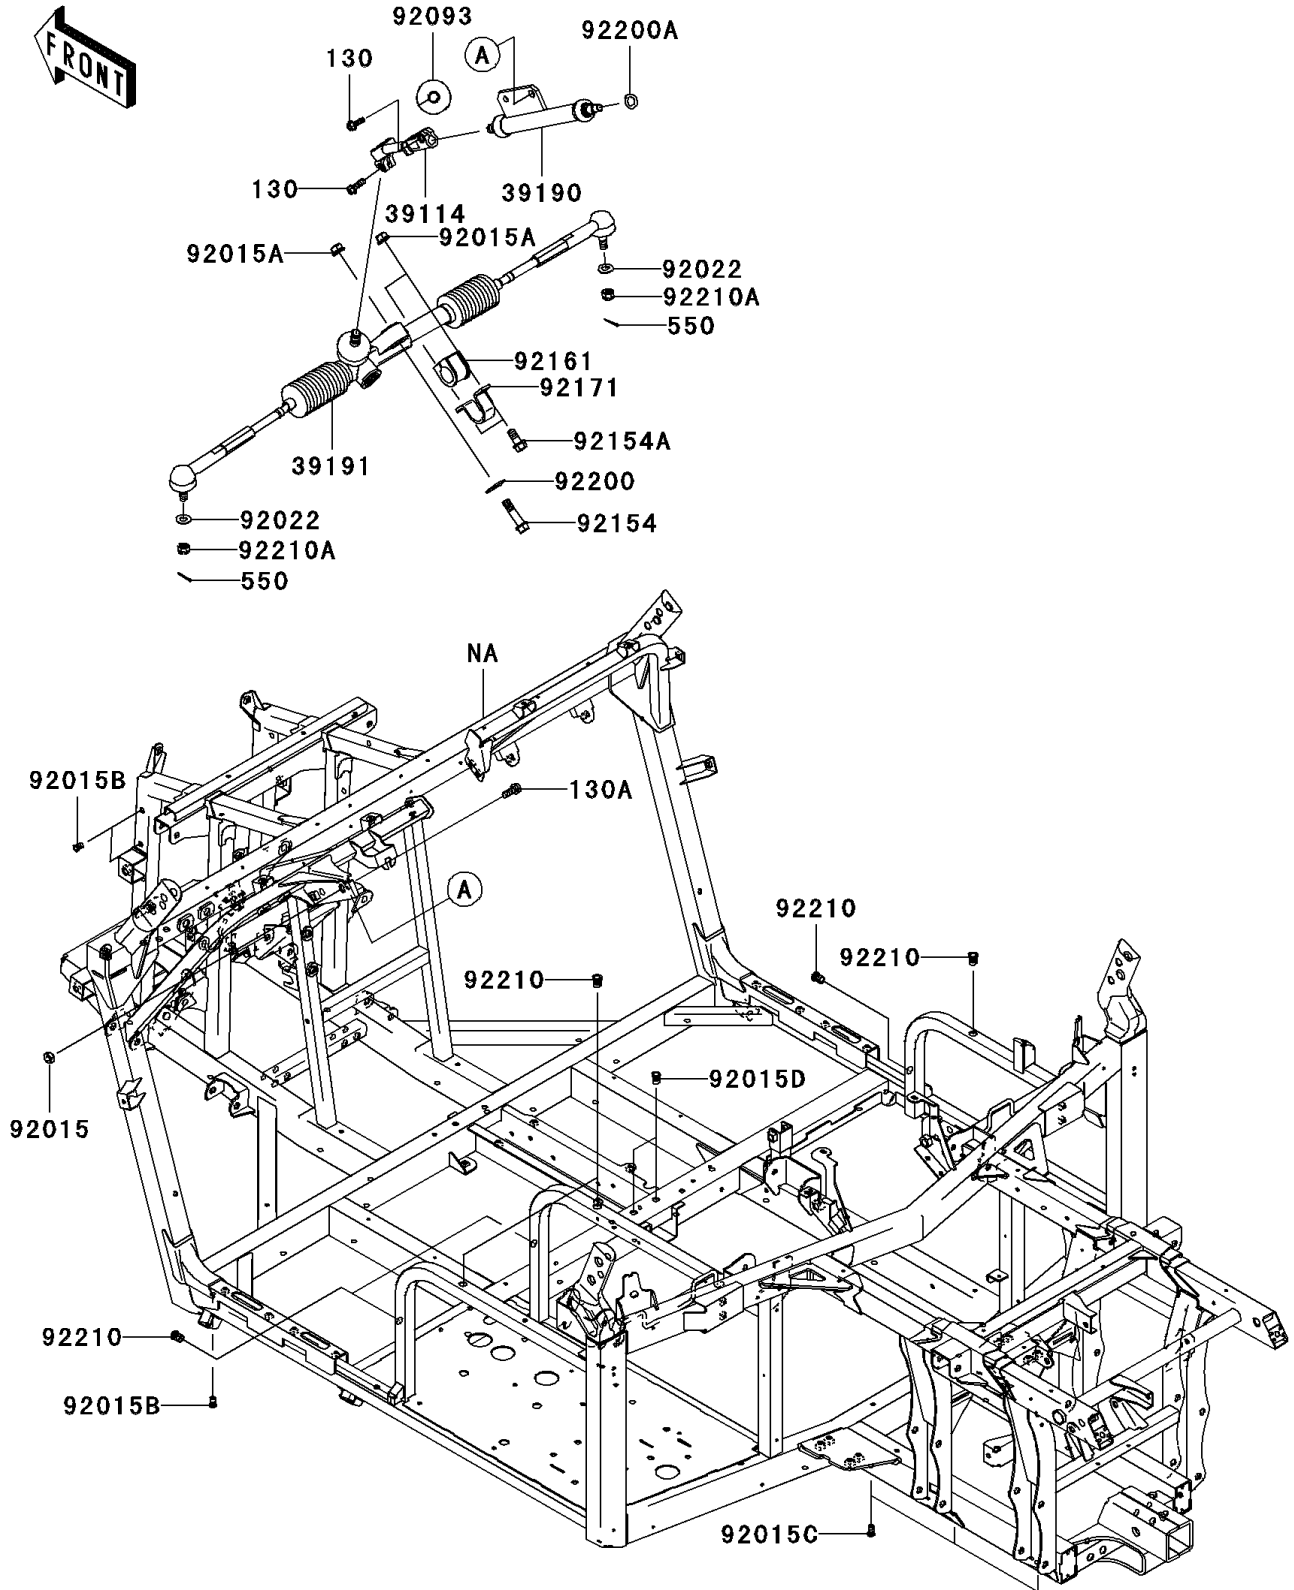

2008 Teryx® 750 4x4 NRA OUTDOORS™ PARTS DIAGRAM

Frame

F2120

2008 Teryx® 750 4x4 NRA OUTDOORS™ PARTS LIST

Frame

ITEM NAME	PART NUMBER	QUANTITY
BOLT-FLANGED,8X25 (Ref # 130)	130BB0825	2
BOLT-FLANGED,10X25 (Ref # 130A)	130BB1025	2
PIN-COTTER,3.0X25 (Ref # 550)	550AA3025	2
SHAFT-COMP-STRG (Ref # 39114)	39114-0011	1
SHAFT-ASSY-STEERING (Ref # 39190)	39190-0004	1
GEAR-ASSY-STEERING (Ref # 39191)	39191-0011	1
NUT,LOCK,10MM,BLACK (Ref # 92015)	92015-1189	1
NUT,LOCK,FLANGED,12MM (Ref # 92015A)	92015-1433	4
NUT,POP,6MM,L=15 (Ref # 92015B)	92015-1791	44
NUT,POP,6MM,L=16.5 (Ref # 92015C)	92015-1792	6
NUT,POP,8MM,L=16.5 (Ref # 92015D)	92015-1793	2
WASHER (Ref # 92022)	92022-1831	2
SEAL,STEERING SHAFT (Ref # 92093)	92093-0070	1
BOLT,FLANGED,12X60 (Ref # 92154)	92154-0072	2
BOLT,FLANGED,12X27 (Ref # 92154A)	92154-0073	2
DAMPER,STEERING GEAR (Ref # 92161)	92161-0506	1
CLAMP,STEERING GEAR (Ref # 92171)	92171-1866	1
WASHER,12.3X38X2.0 (Ref # 92200)	92200-0379	2
WASHER,15X25X1.6 (Ref # 92200A)	92200-0460	1
NUT,POP,10MM (Ref # 92210)	92210-0352	6
NUT,CASTLE,12MM (Ref # 92210A)	92210-0395	2